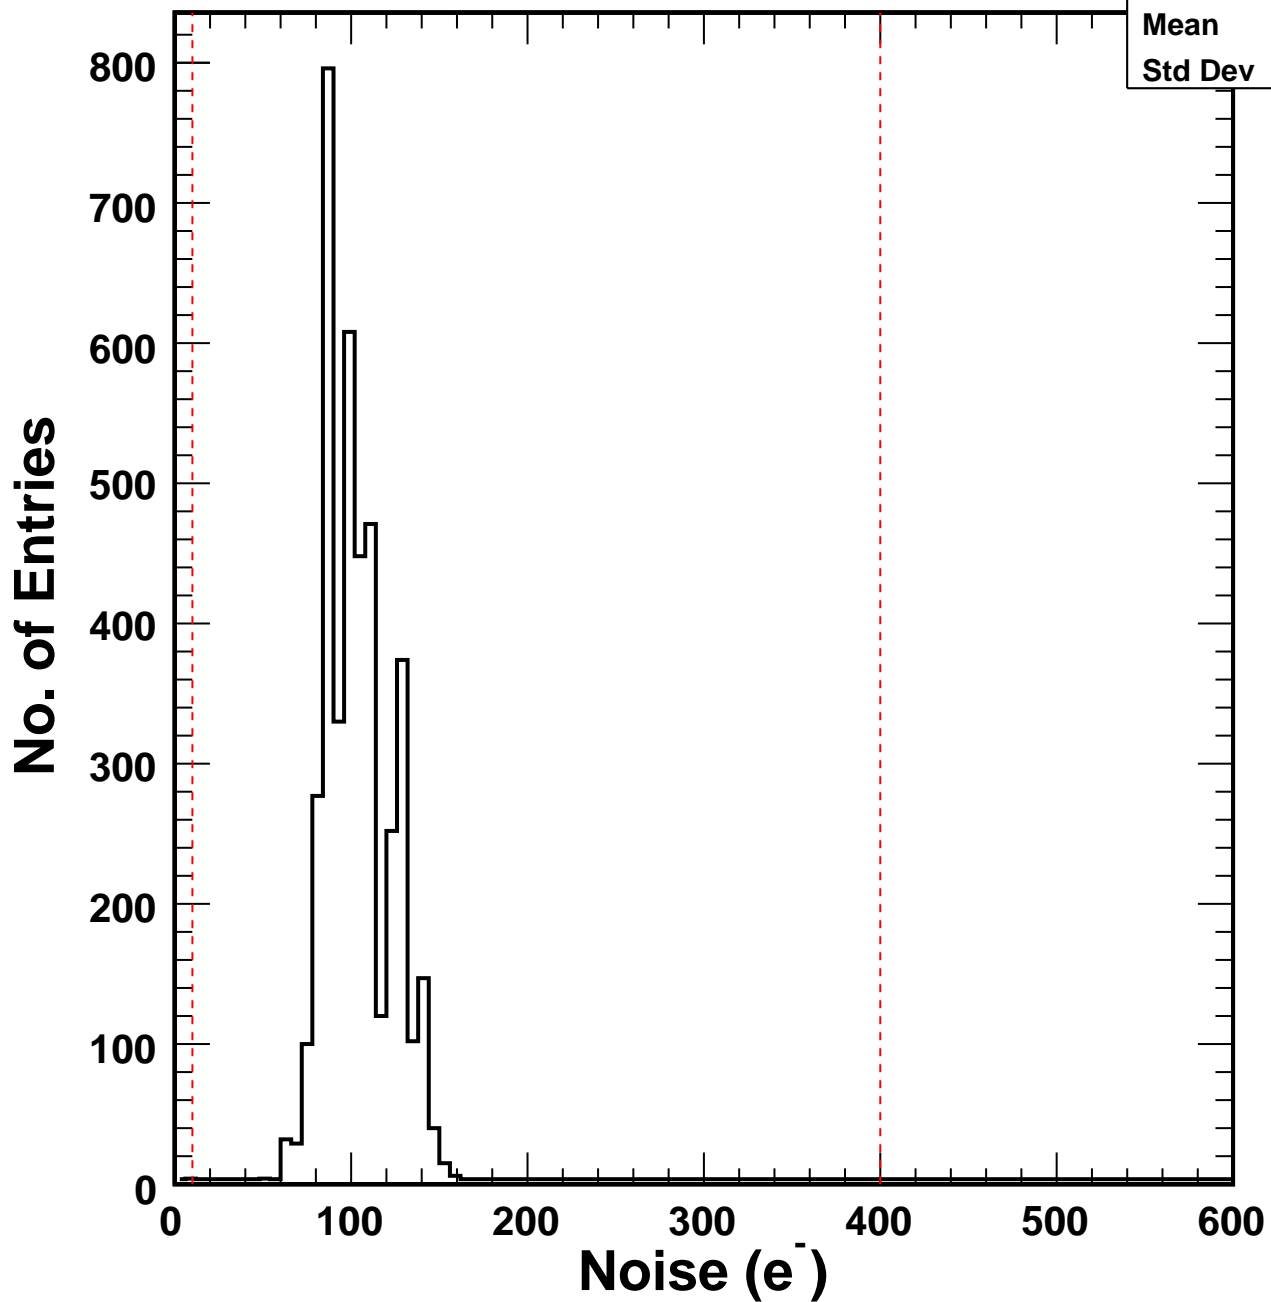

S-Curve widths: Noise (e^-)

SCurveWidths_719	
Entries	4160
Mean	102.9
Std Dev	18.8