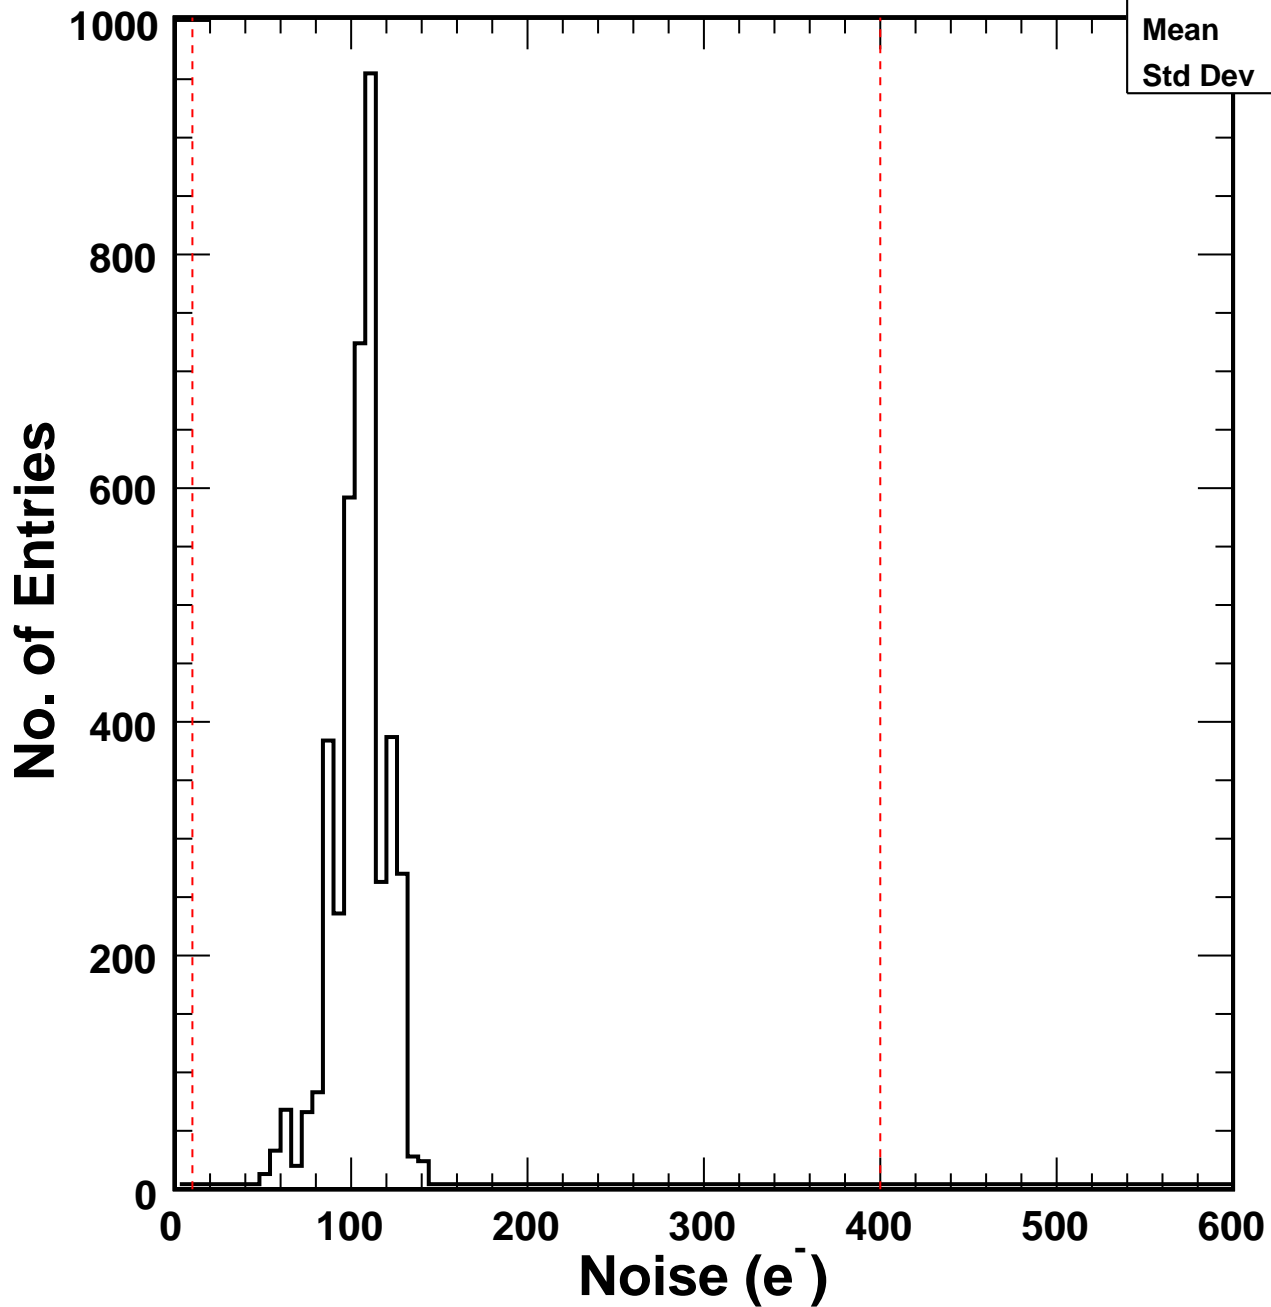

S-Curve widths: Noise (e^-)

SCurveWidths_403	
Entries	4160
Mean	104.4
Std Dev	15.52