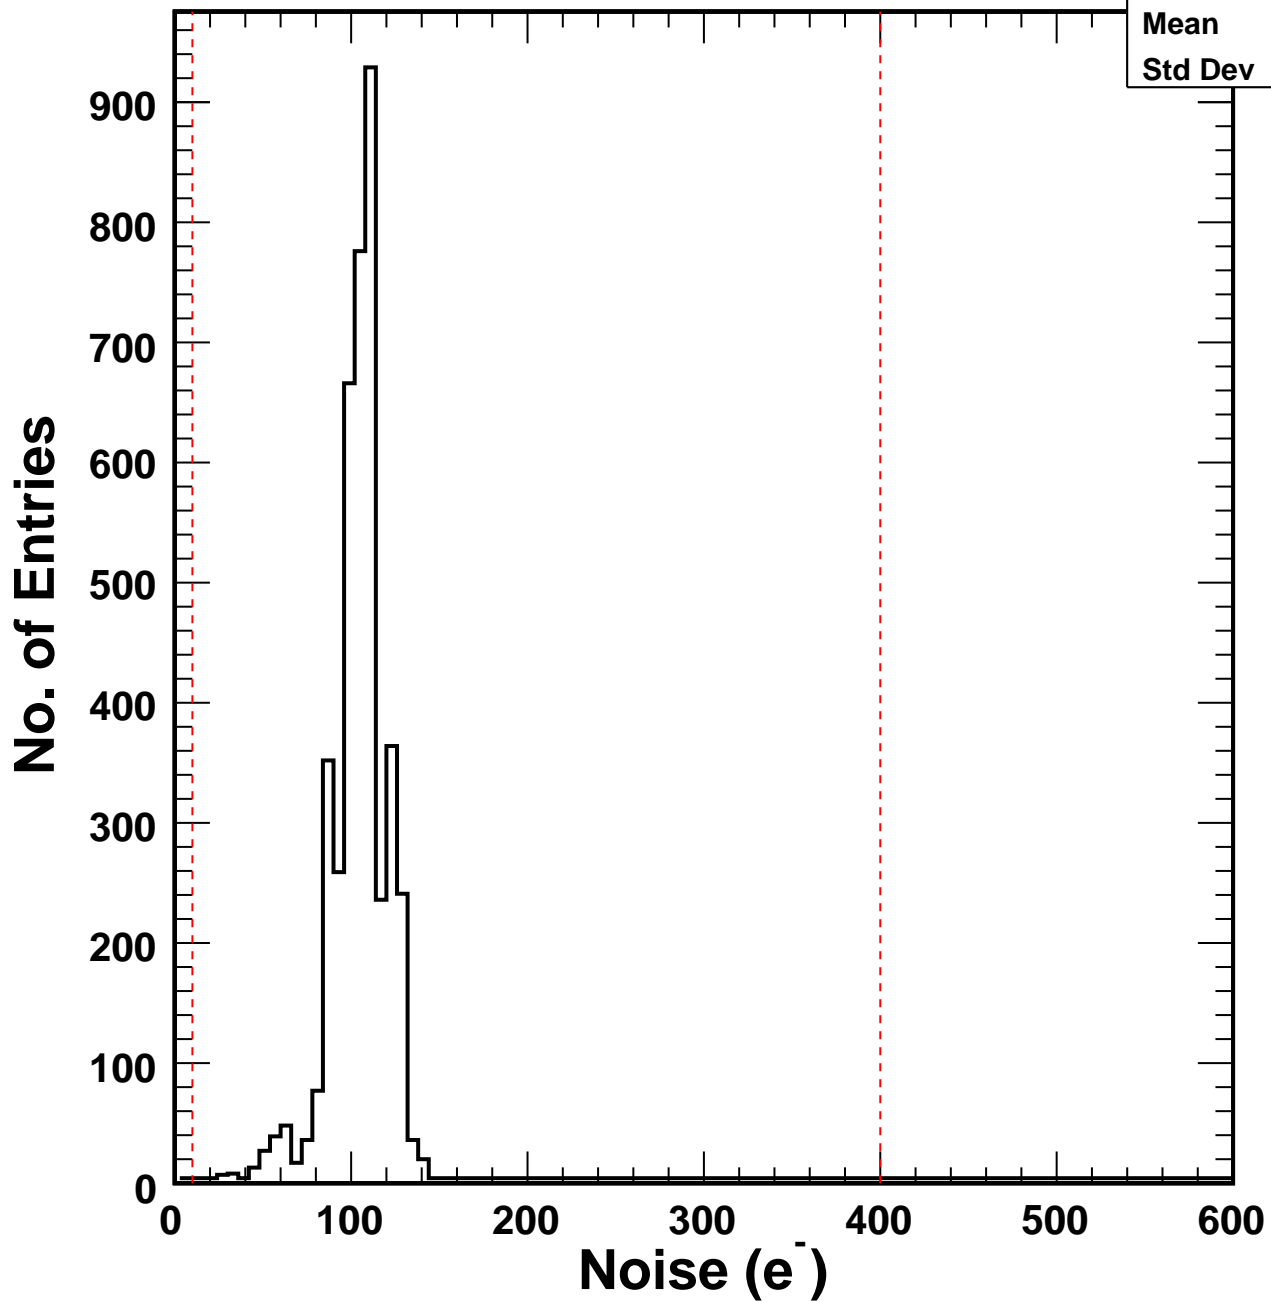

S-Curve widths: Noise (e^-)

SCurveWidths_877	
Entries	4160
Mean	103.8
Std Dev	16.04