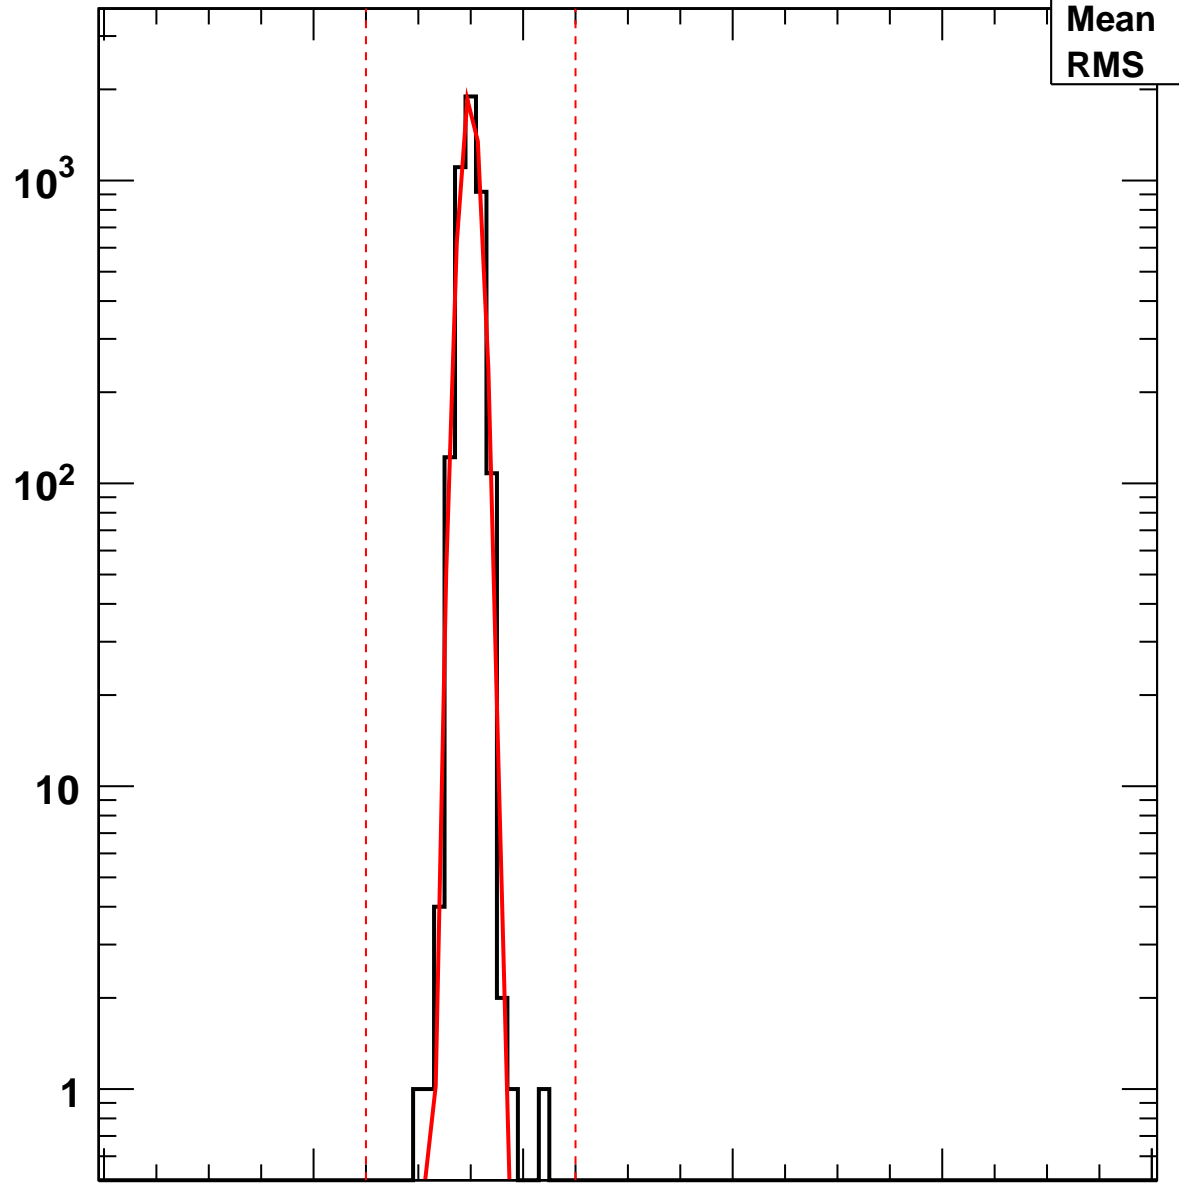

Vcal Threshold Trimmed

VcalThresholdTrimmed_3959

Entries	4160
Mean	34.95
RMS	0.8623

No. of Entries

0 20 40 60 80 100

Vcal Threshold