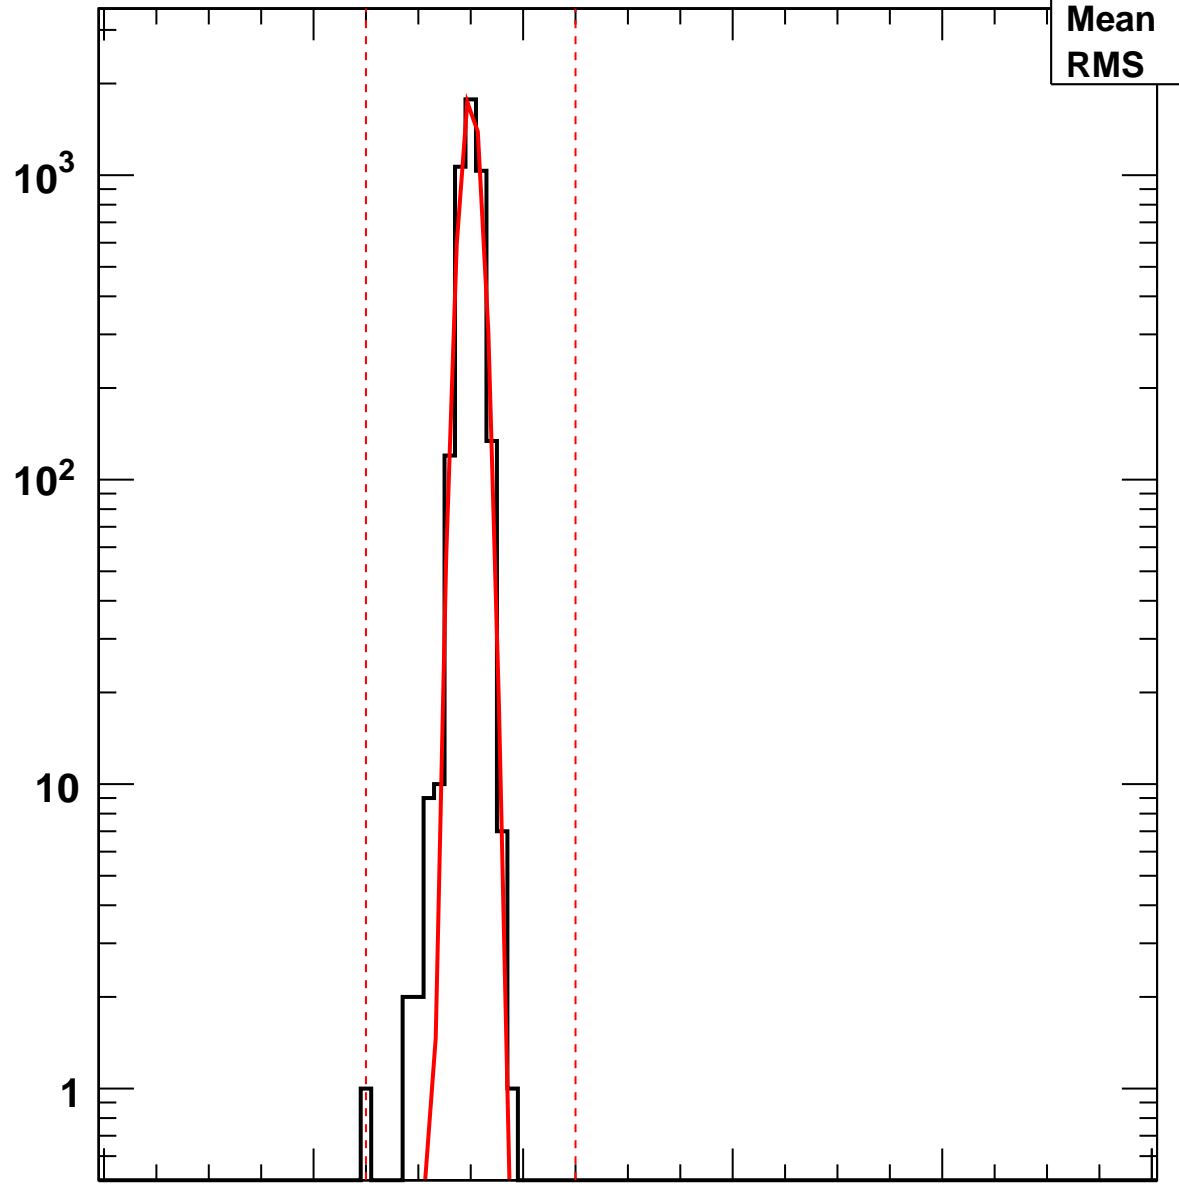

# Vcal Threshold Trimmed

VcalThresholdTrimmed\_1383

<b>Entries</b>	<b>4160</b>
<b>Mean</b>	<b>34.98</b>
<b>RMS</b>	<b>0.9366</b>

No. of Entries

0 20 40 60 80 100

Vcal Threshold