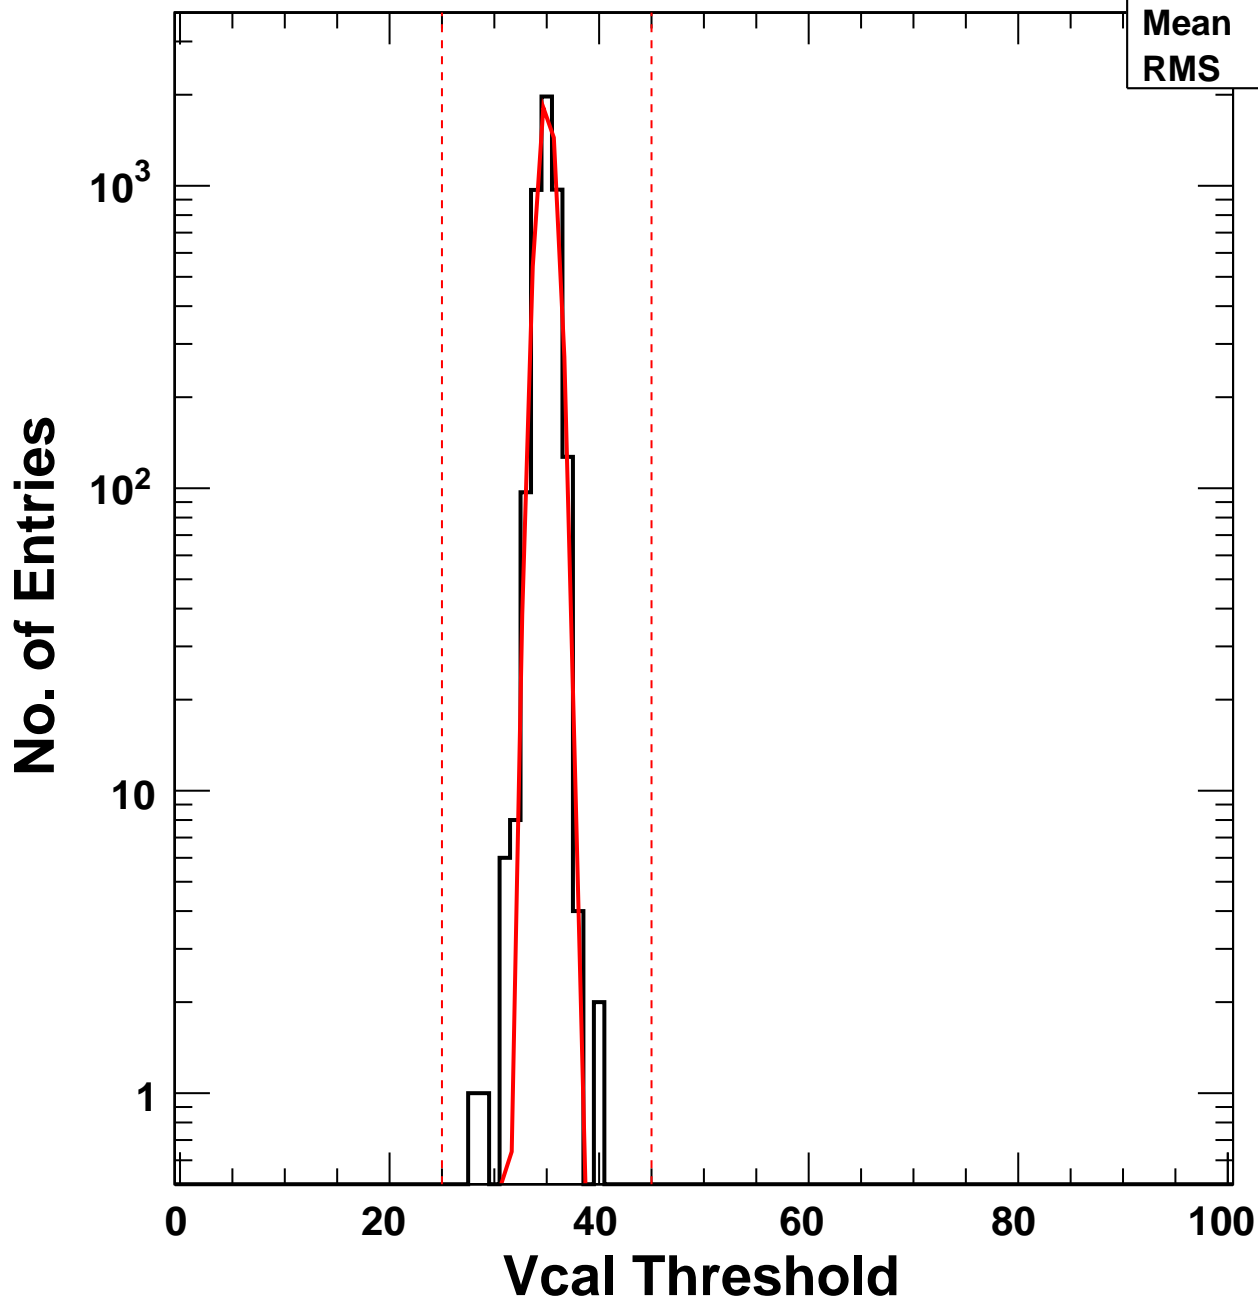

Vcal Threshold Trimmed

VcalThresholdTrimmed_1489	
Entries	4159
Mean	35.01
RMS	0.8737