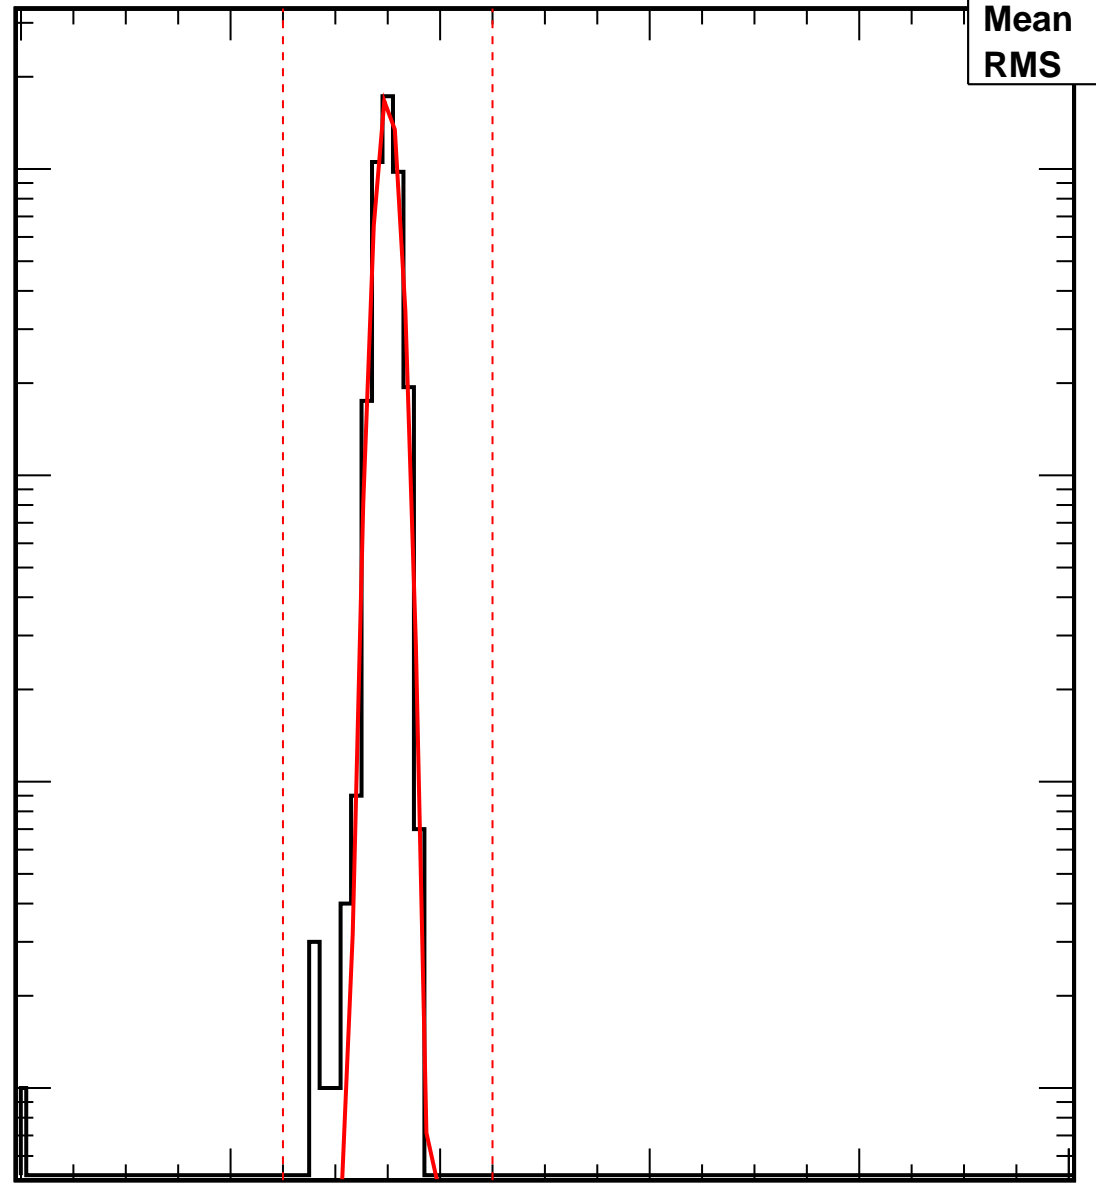

Vcal Threshold Trimmed

VcalThresholdTrimmed_32432

Entries	4156
Mean	34.97
RMS	1.113

No. of Entries

10³
10²
10
1

0 20 40 60 80 100

Vcal Threshold