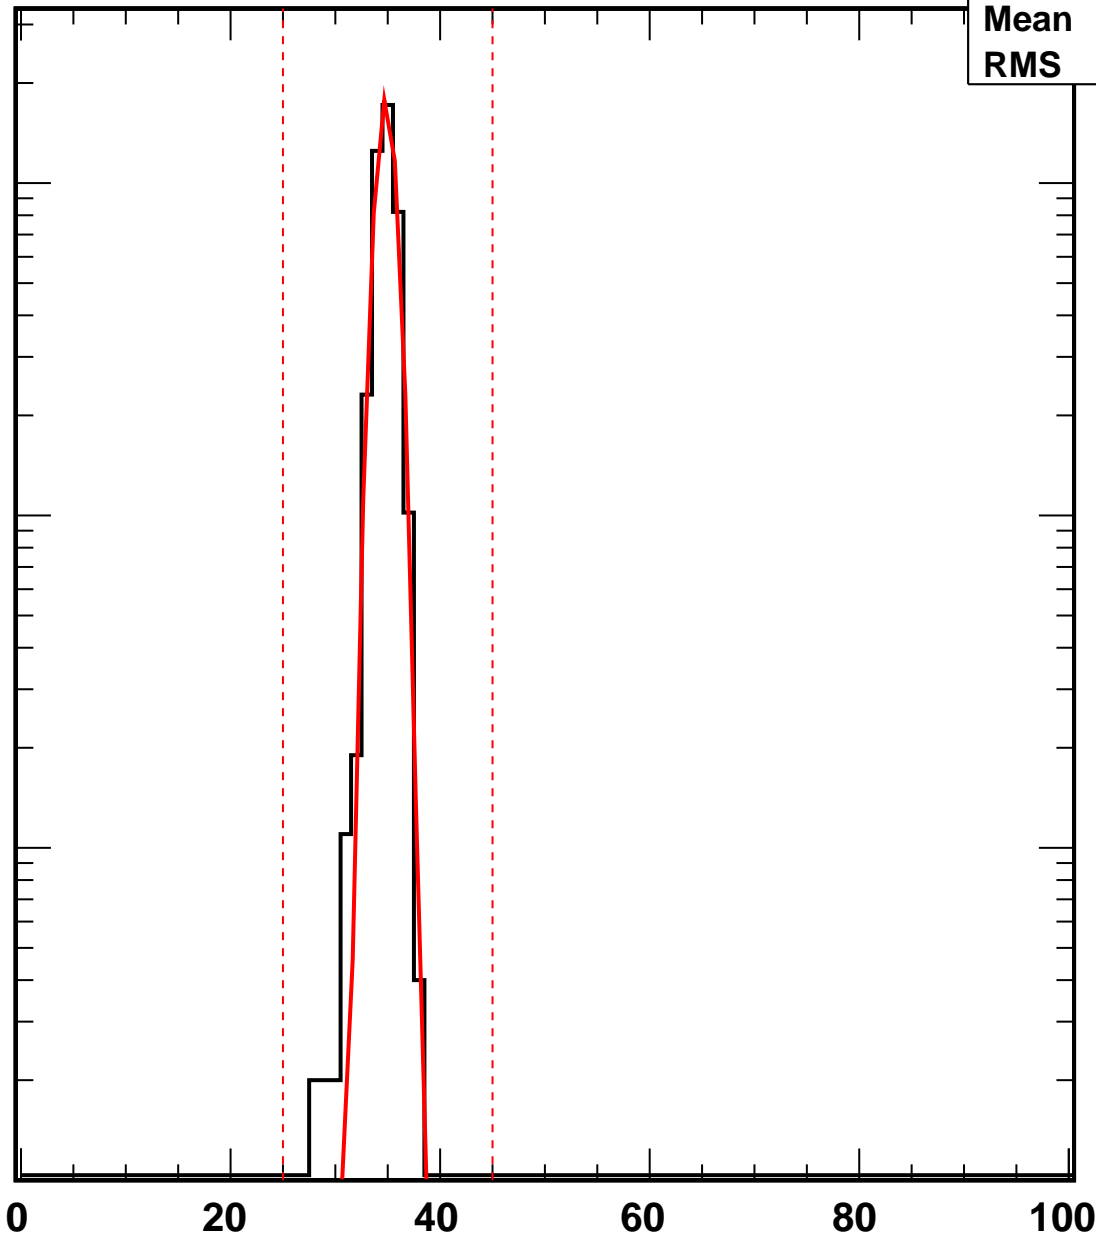

# Vcal Threshold Trimmed

VcalThresholdTrimmed\_32801

Entries	4160
Mean	34.8
RMS	0.9614

No. of Entries

10<sup>3</sup>  
10<sup>2</sup>  
10  
1

Vcal Threshold