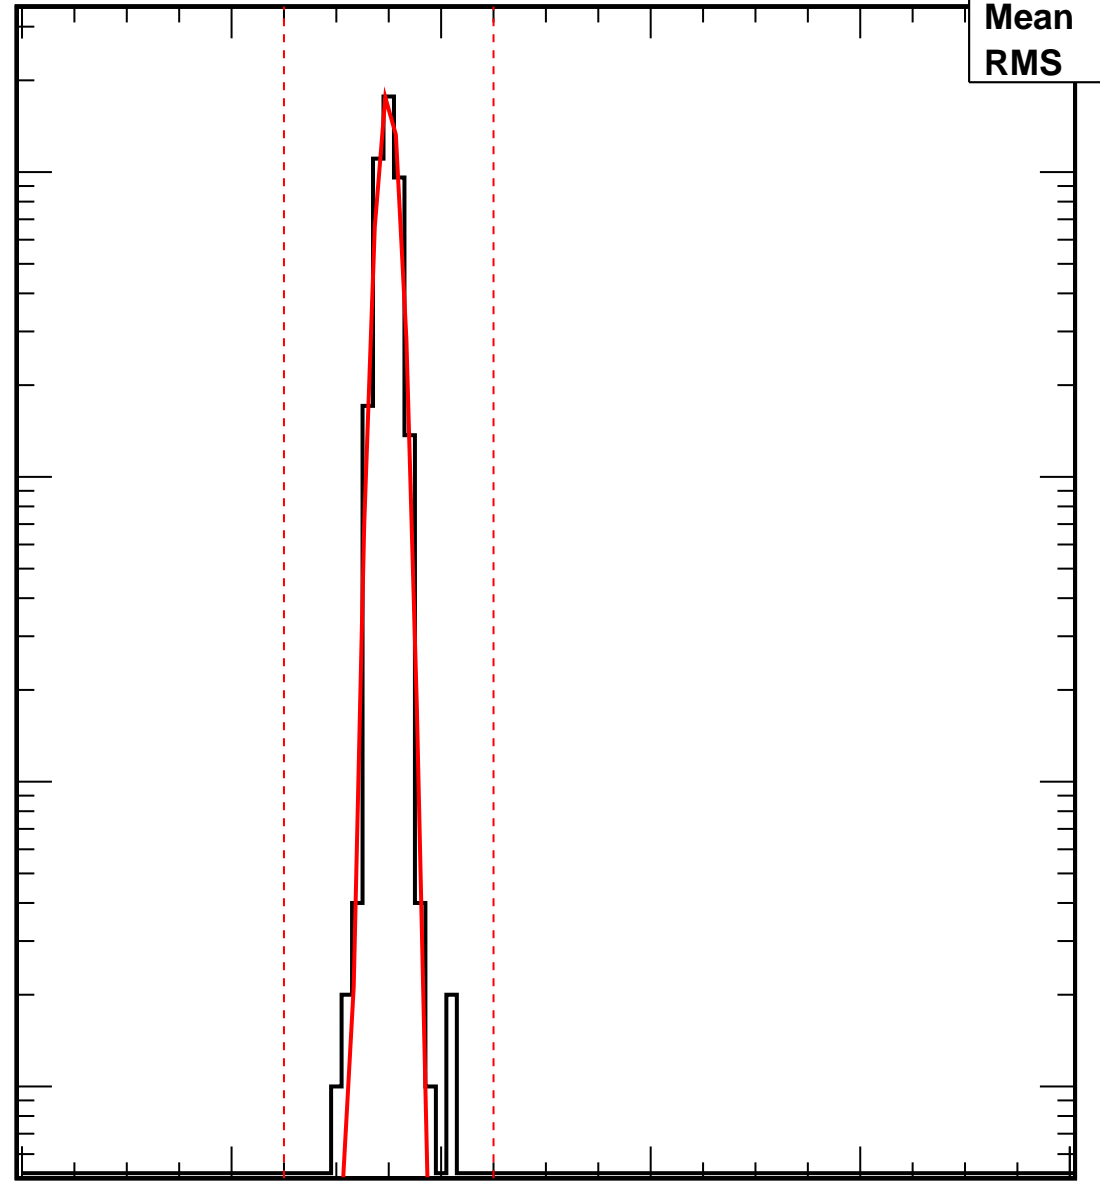

Vcal Threshold Trimmed

VcalThresholdTrimmed_32719

Entries	4160
Mean	34.95
RMS	0.918

No. of Entries

10³
10²
10
1

0 20 40 60 80 100

Vcal Threshold