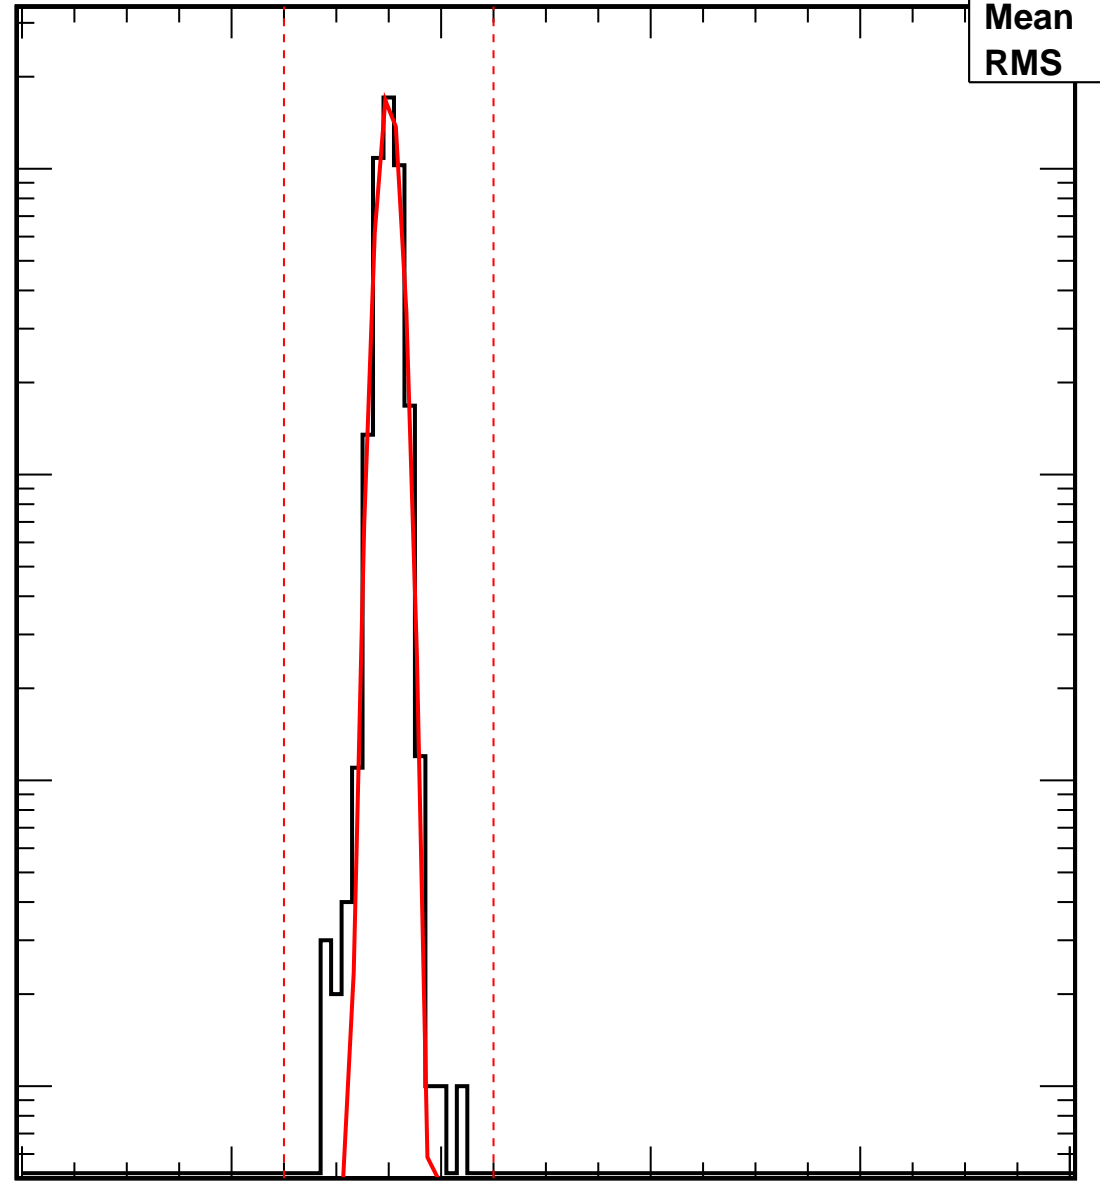

Vcal Threshold Trimmed

VcalThresholdTrimmed_32637

Entries	4160
Mean	35
RMS	0.9611

No. of Entries

10³
10²
10
1

0 20 40 60 80 100

Vcal Threshold