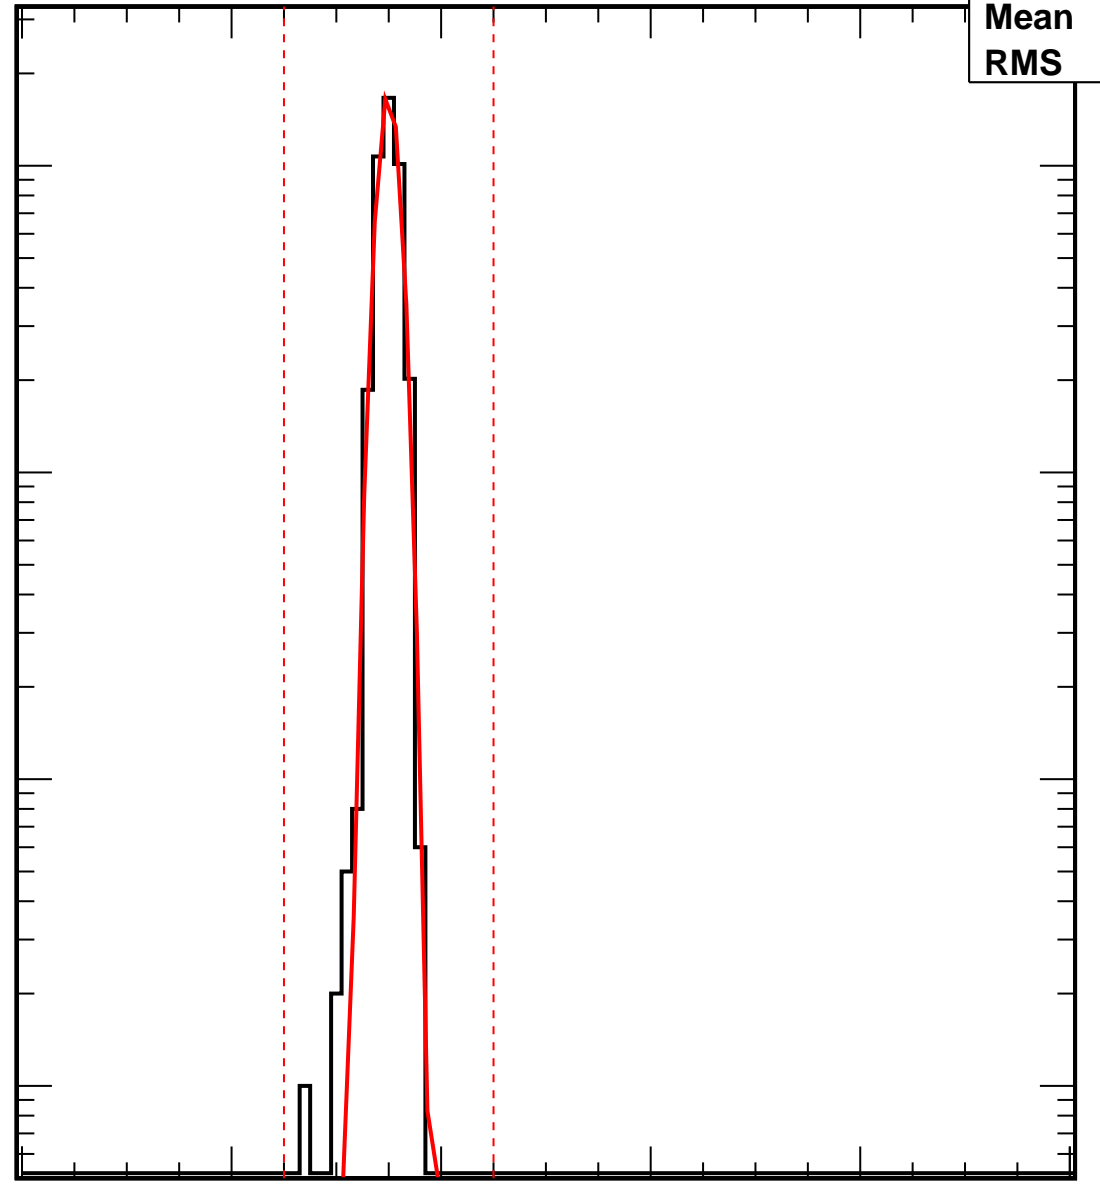

# Vcal Threshold Trimmed

VcalThresholdTrimmed\_32227

<b>Entries</b>	<b>4160</b>
<b>Mean</b>	<b>34.98</b>
<b>RMS</b>	<b>0.9751</b>

No. of Entries

10<sup>3</sup>  
10<sup>2</sup>  
10  
1

0 20 40 60 80 100

Vcal Threshold