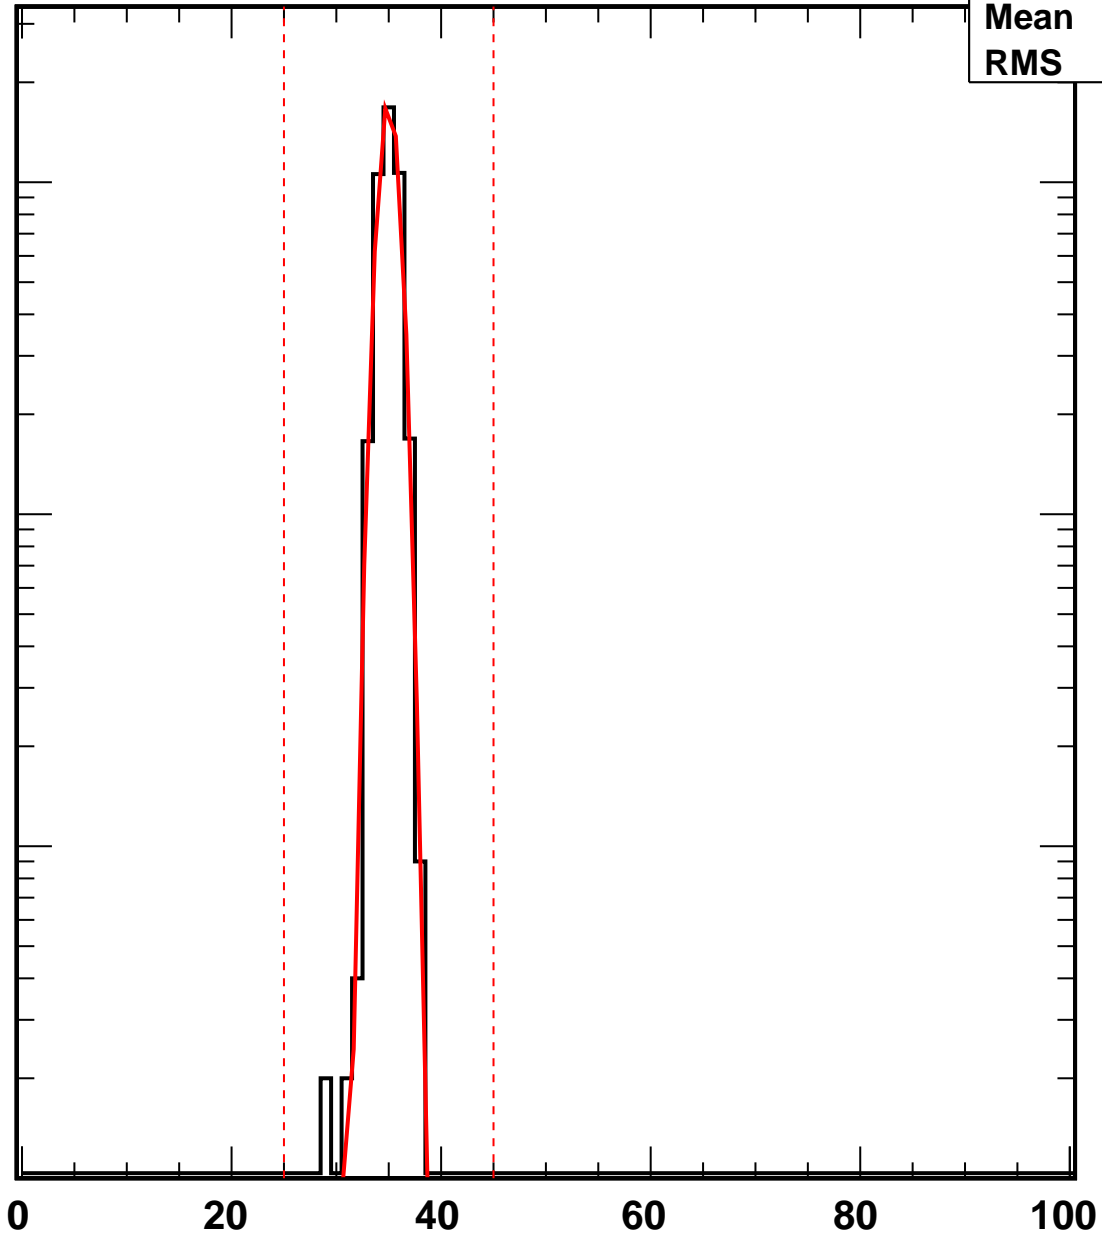

Vcal Threshold Trimmed

VcalThresholdTrimmed_27263

Entries	4158
Mean	35
RMS	0.9415

No. of Entries

10³
10²
10
1

Vcal Threshold