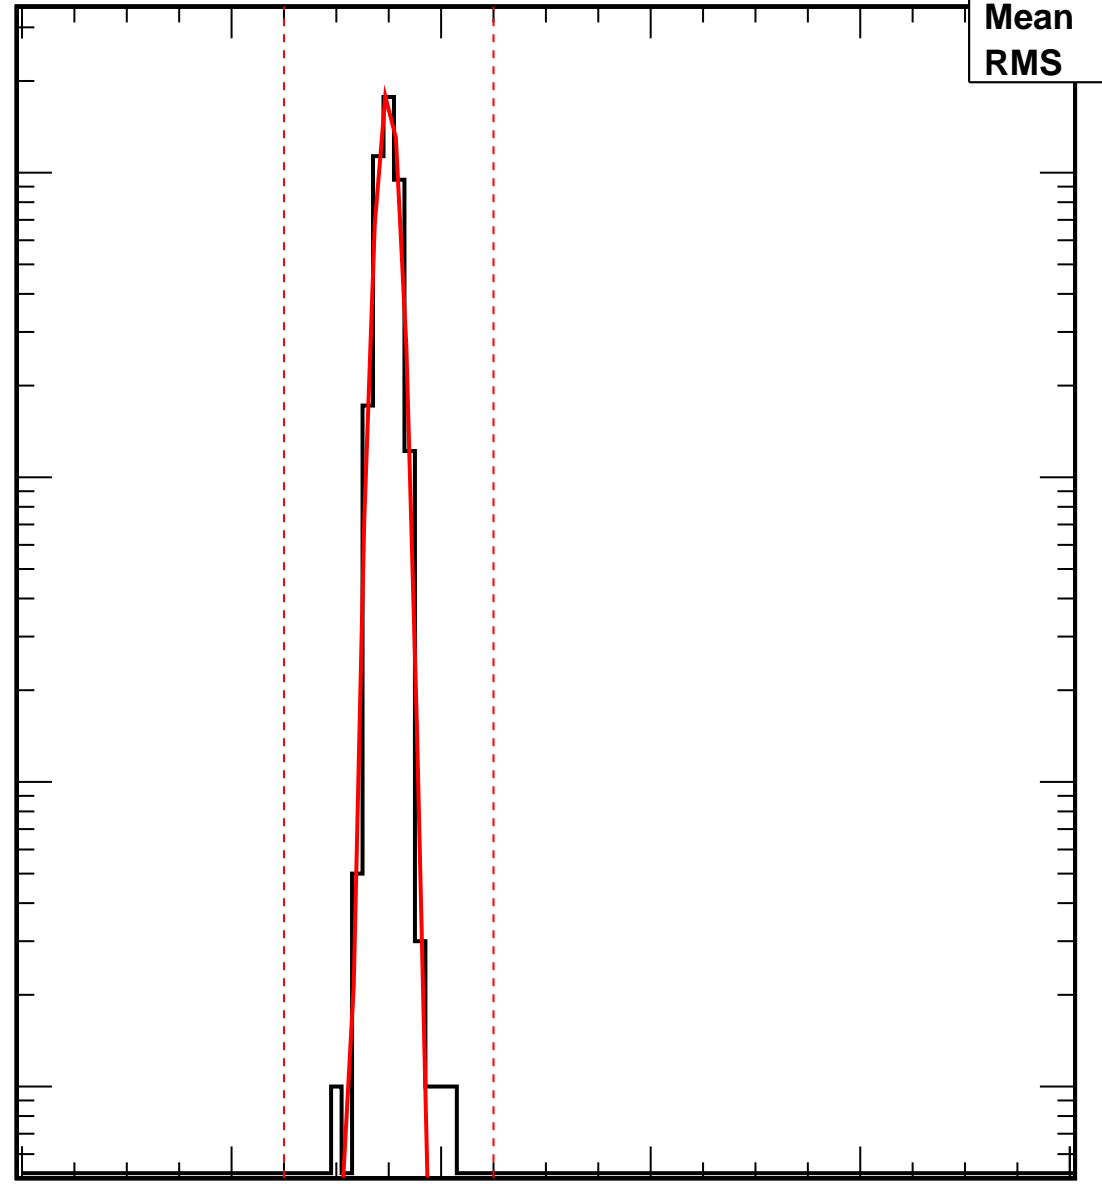

Vcal Threshold Trimmed

VcalThresholdTrimmed_27140

Entries	4159
Mean	34.93
RMS	0.9058

No. of Entries

10³
10²
10
1

0 20 40 60 80 100

Vcal Threshold