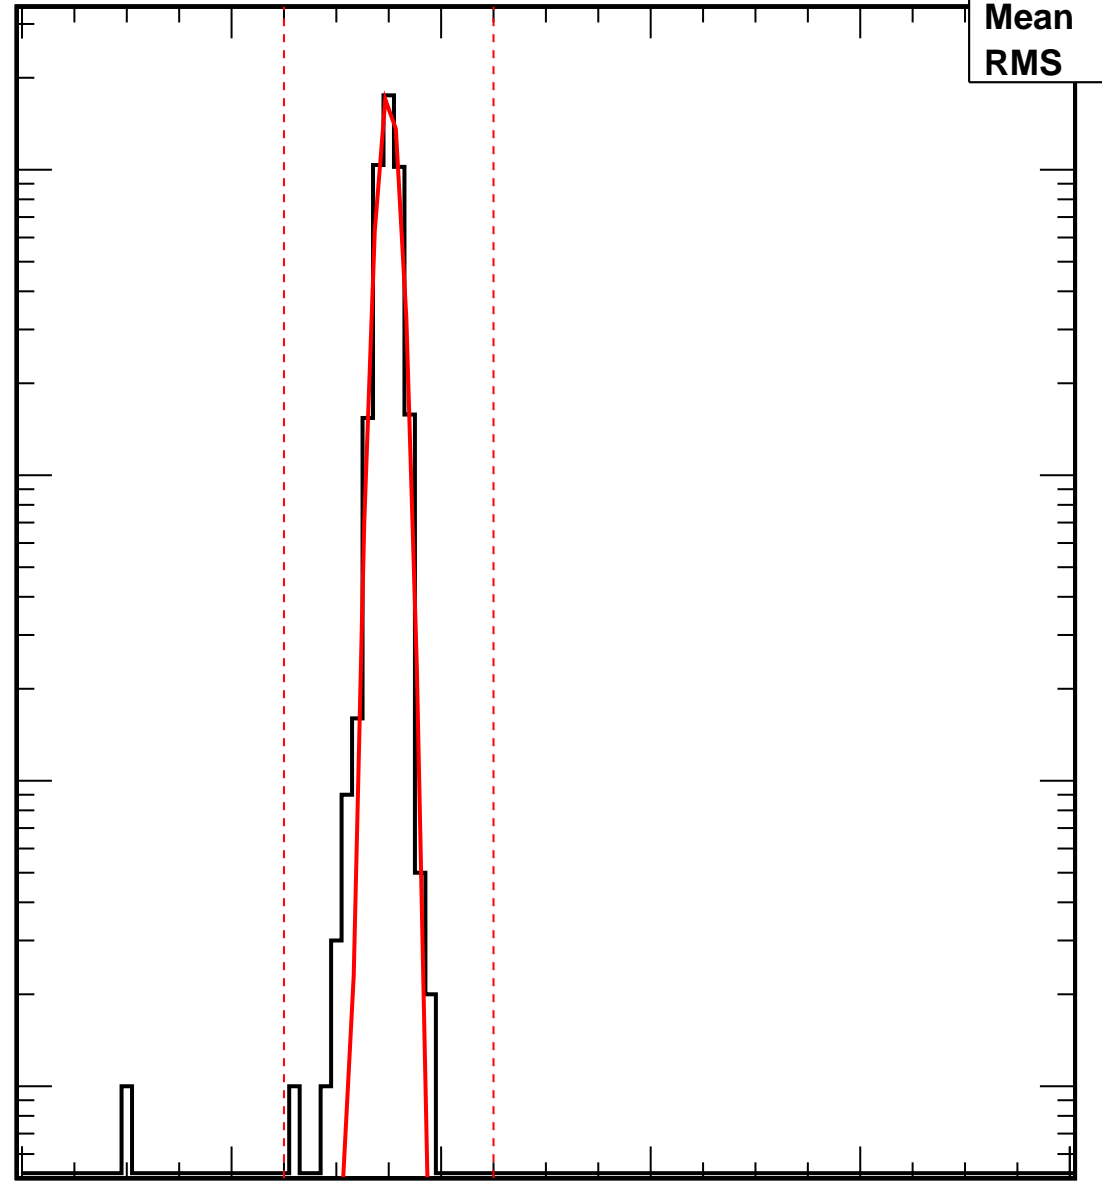

Vcal Threshold Trimmed

VcalThresholdTrimmed_27017

Entries	4160
Mean	34.97
RMS	1.038

No. of Entries

10³
10²
10
1

0 20 40 60 80 100

Vcal Threshold