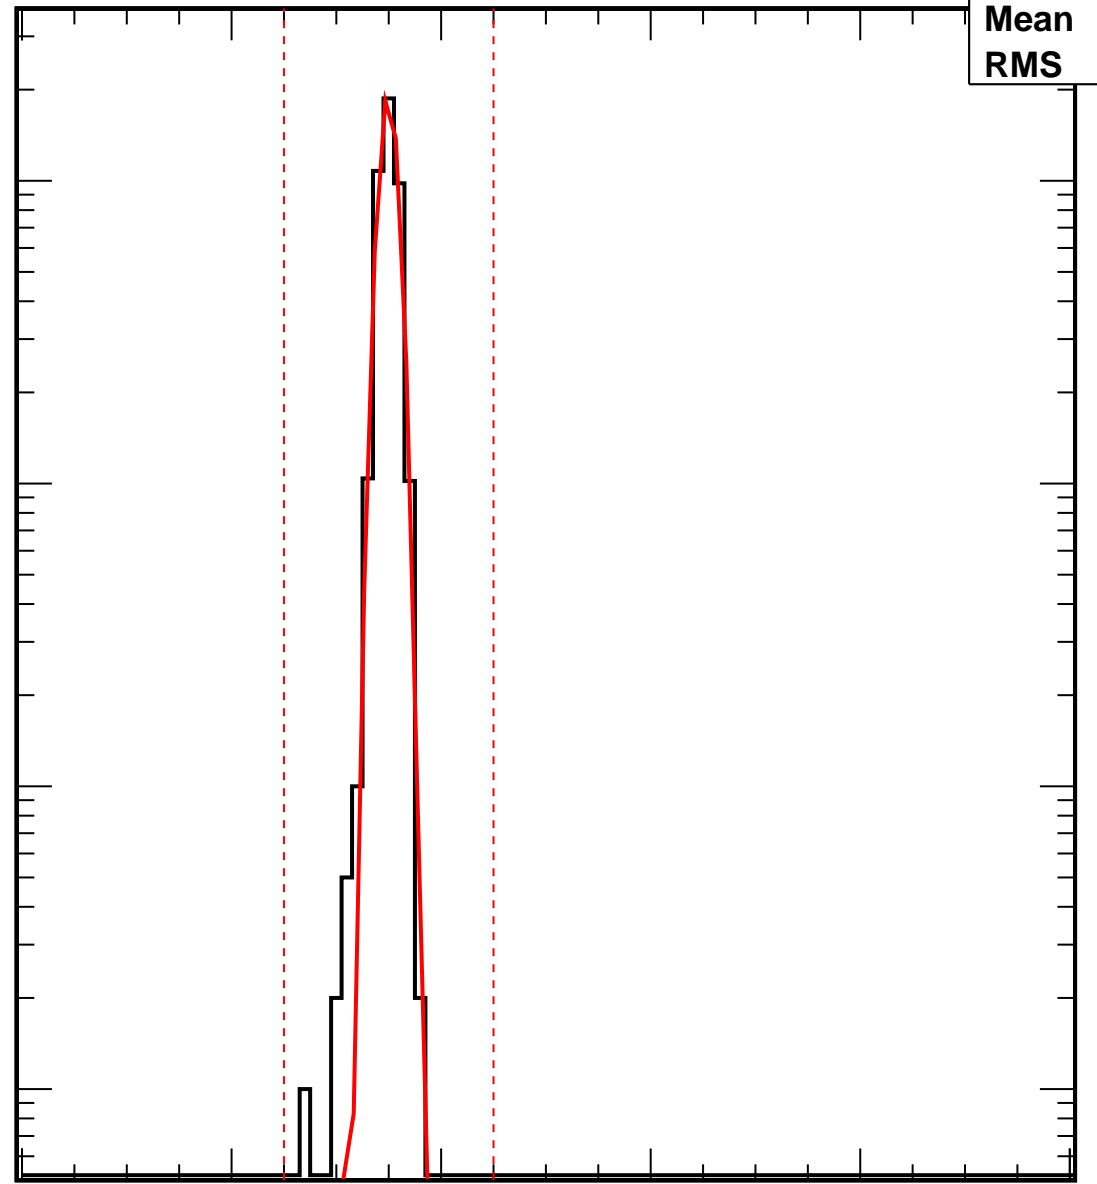

Vcal Threshold Trimmed

VcalThresholdTrimmed_27427

Entries	4156
Mean	34.96
RMS	0.8745

No. of Entries

10³
10²
10
1

0 20 40 60 80 100

Vcal Threshold