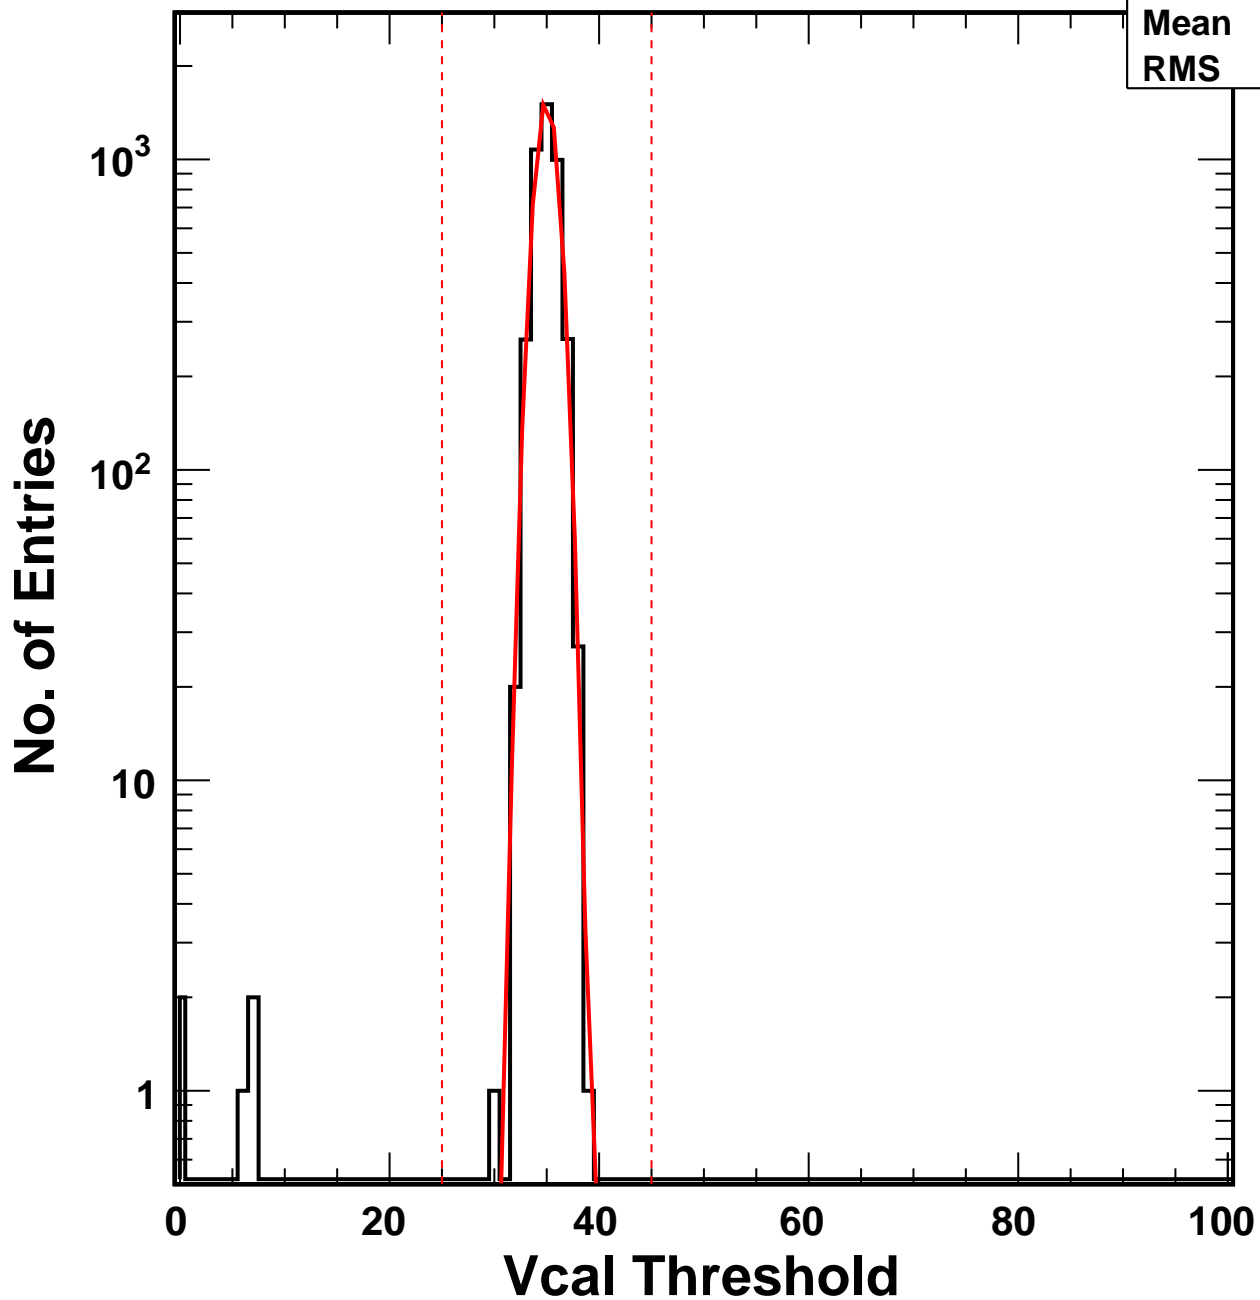

Vcal Threshold Trimmed

VcalThresholdTrimmed_6896

Entries	4160
Mean	34.95
RMS	1.511