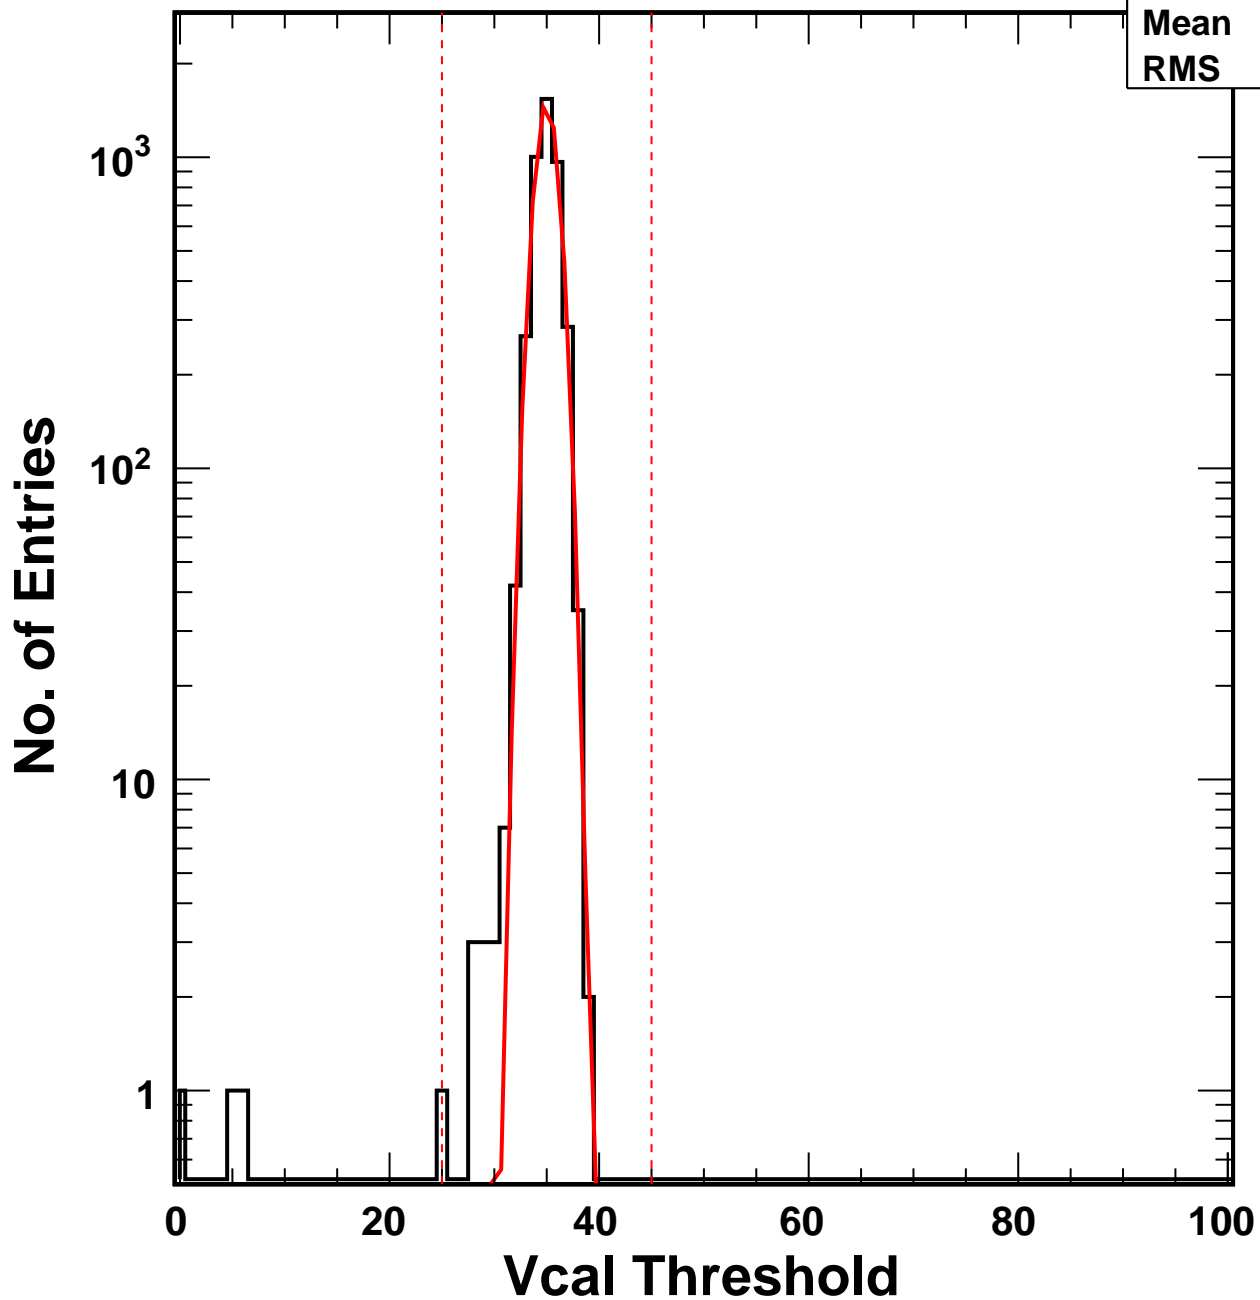

# Vcal Threshold Trimmed

VcalThresholdTrimmed\_1481

Entries	4159
Mean	34.95
RMS	1.421