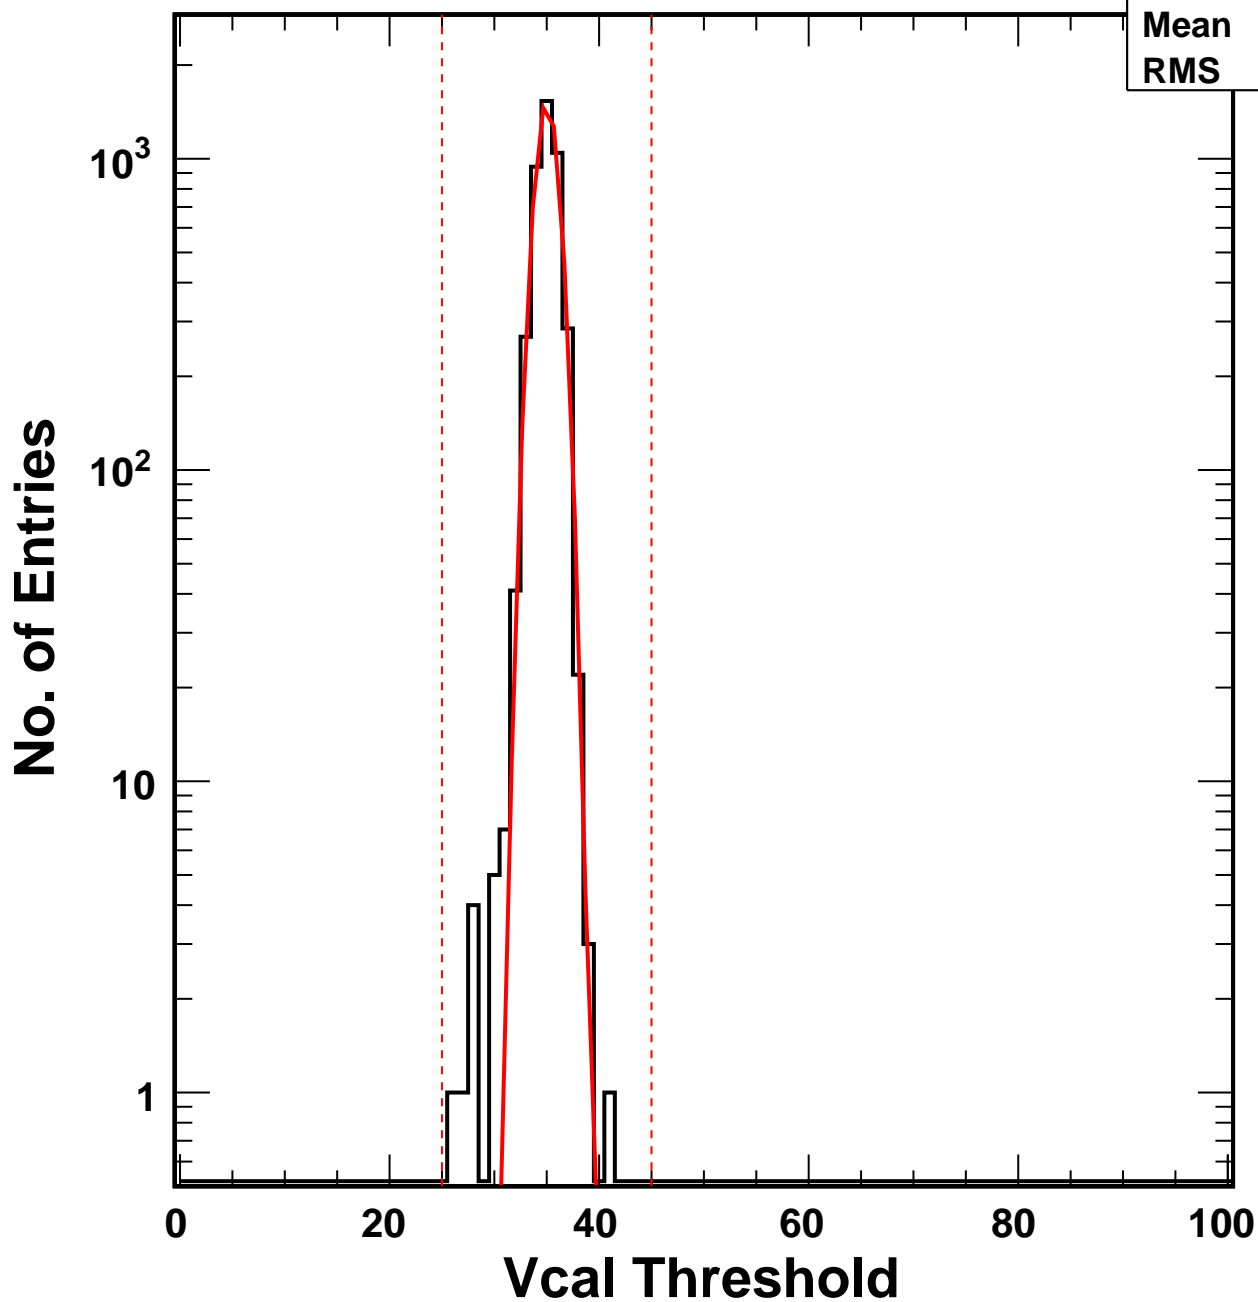

Vcal Threshold Trimmed

VcalThresholdTrimmed_809

Entries 4159

Mean 35

RMS 1.143