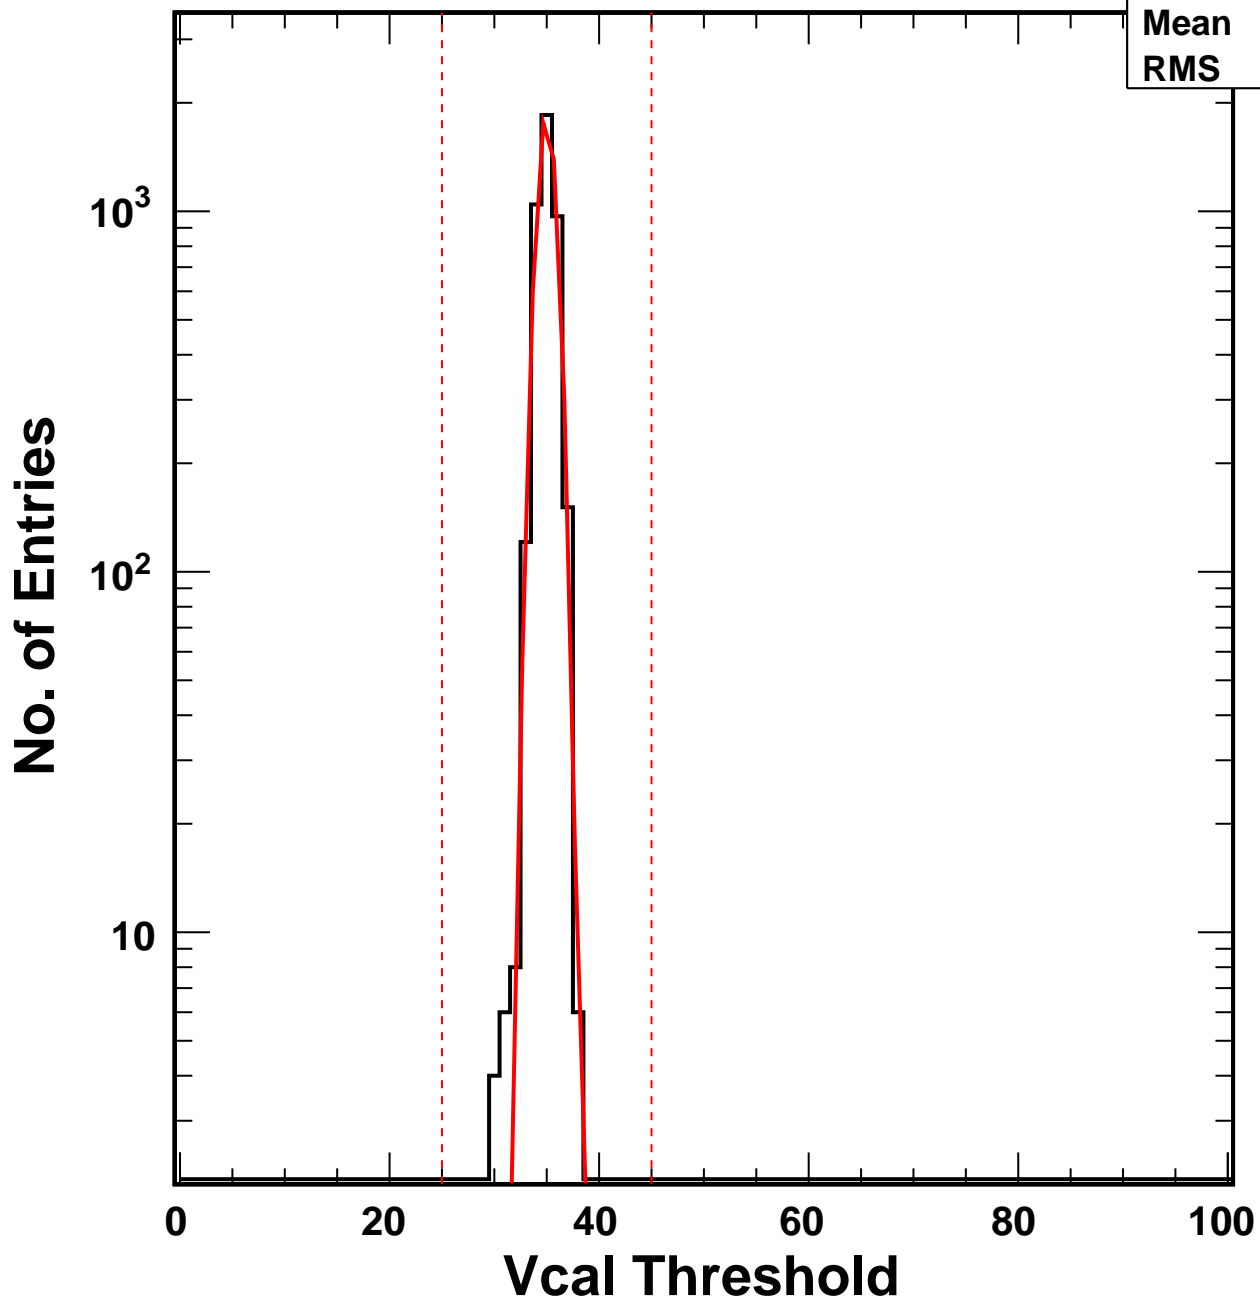

Vcal Threshold Trimmed

VcalThresholdTrimmed_5553

Entries	4160
Mean	34.98
RMS	0.9071