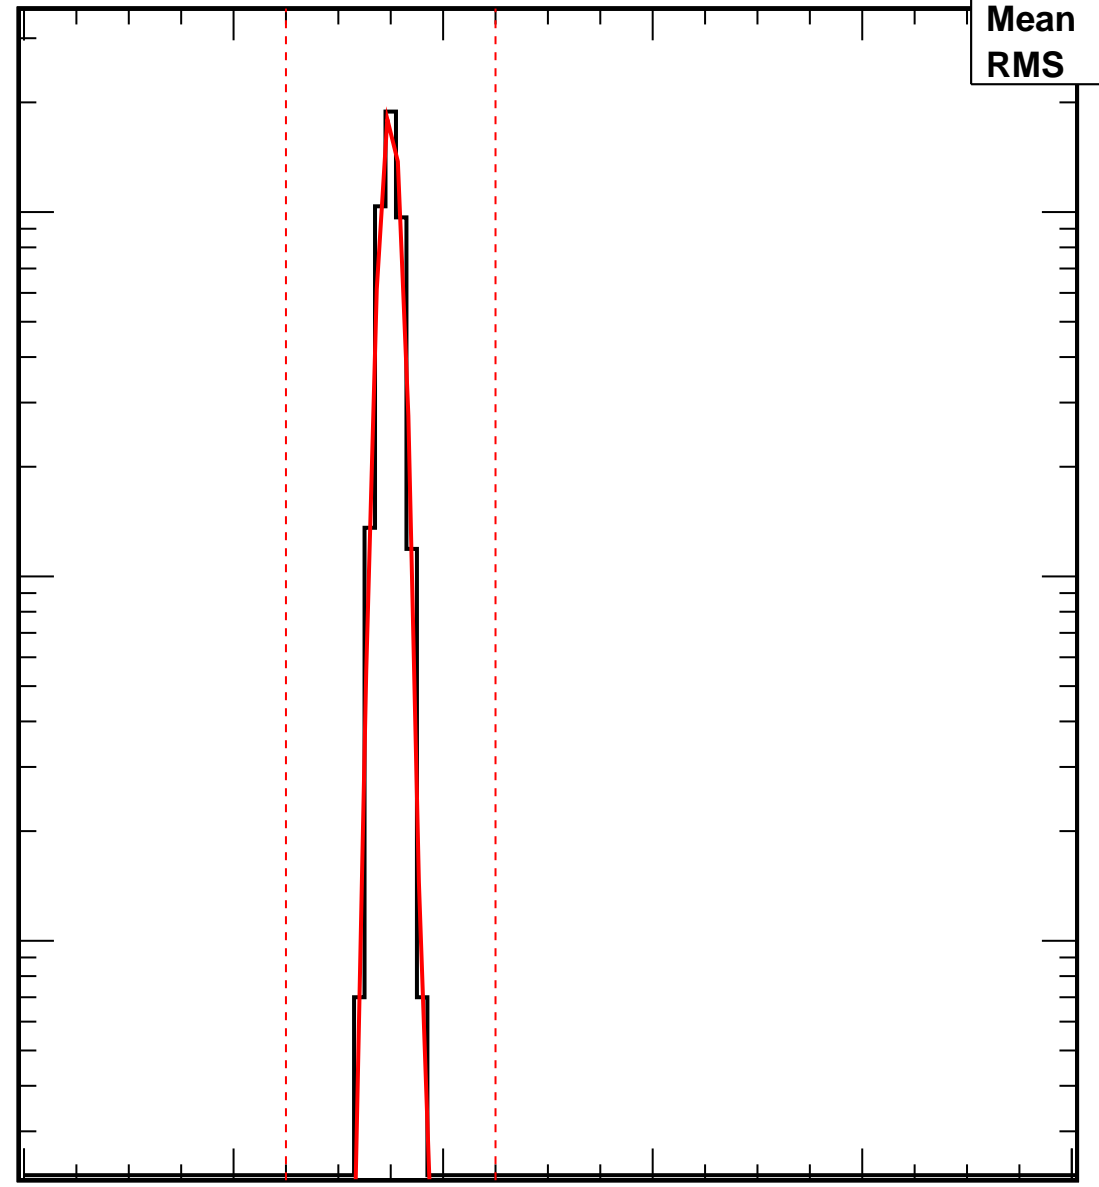

# Vcal Threshold Trimmed

VcalThresholdTrimmed\_5881

<b>Entries</b>	<b>4160</b>
<b>Mean</b>	<b>34.98</b>
<b>RMS</b>	<b>0.8698</b>

**No. of Entries**

$10^3$   
 $10^2$   
10

0 20 40 60 80 100

**Vcal Threshold**