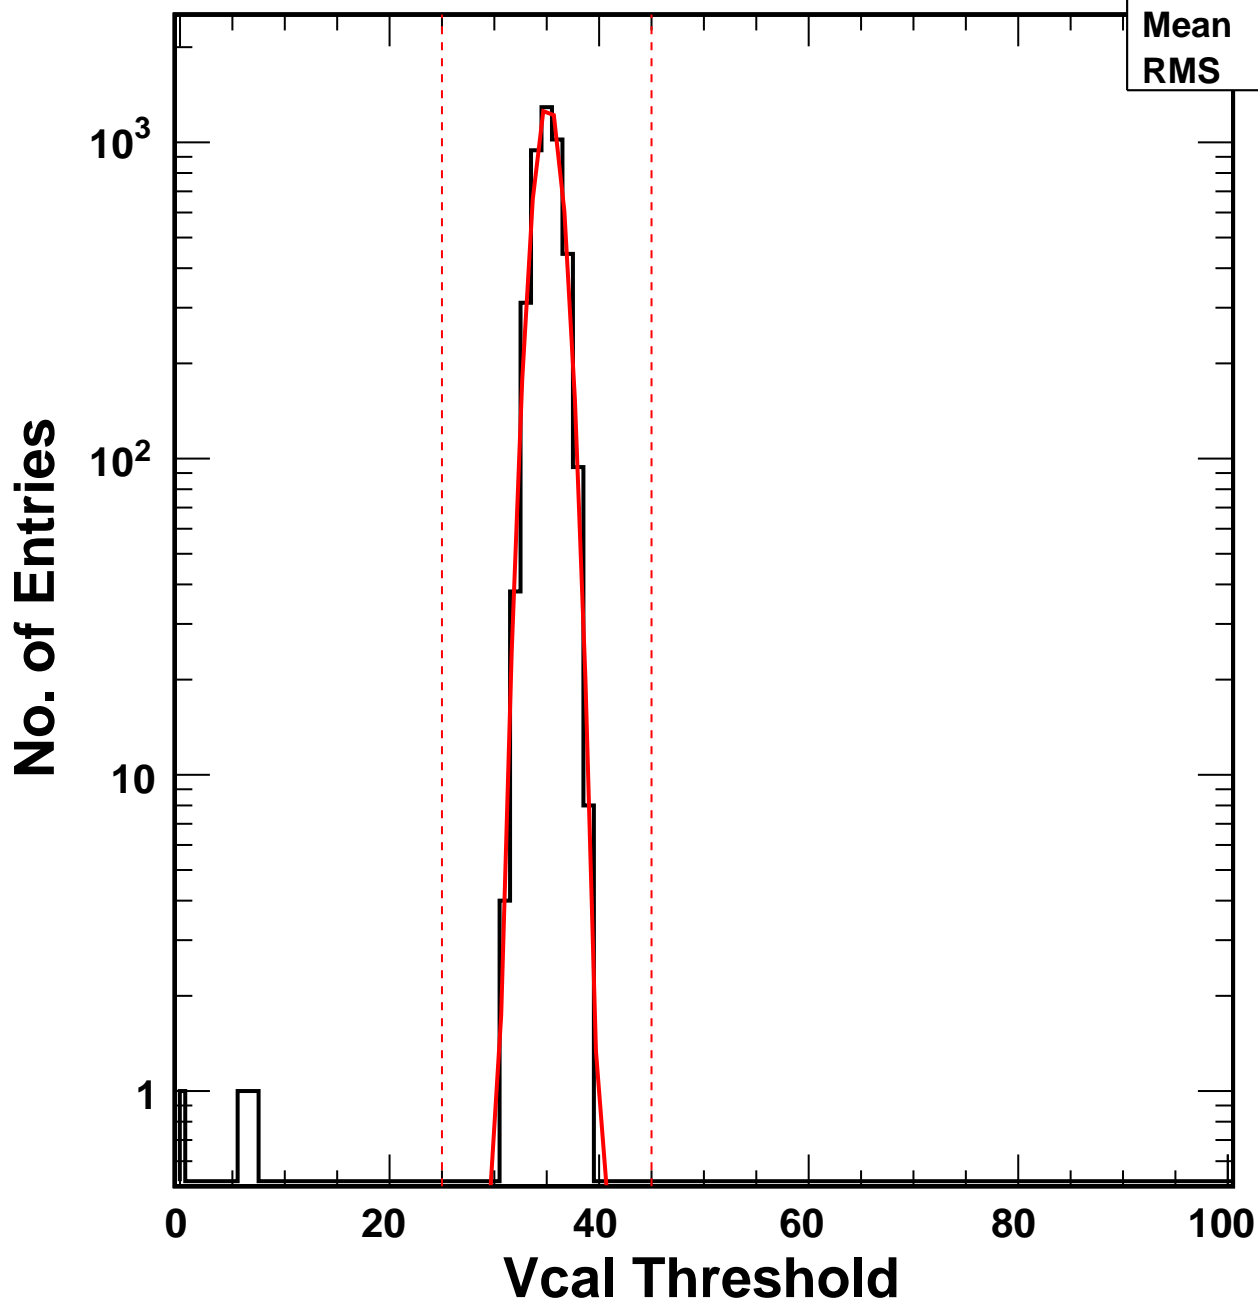

Vcal Threshold Trimmed

VcalThresholdTrimmed_2112	
Entries	4159
Mean	35.1
RMS	1.485