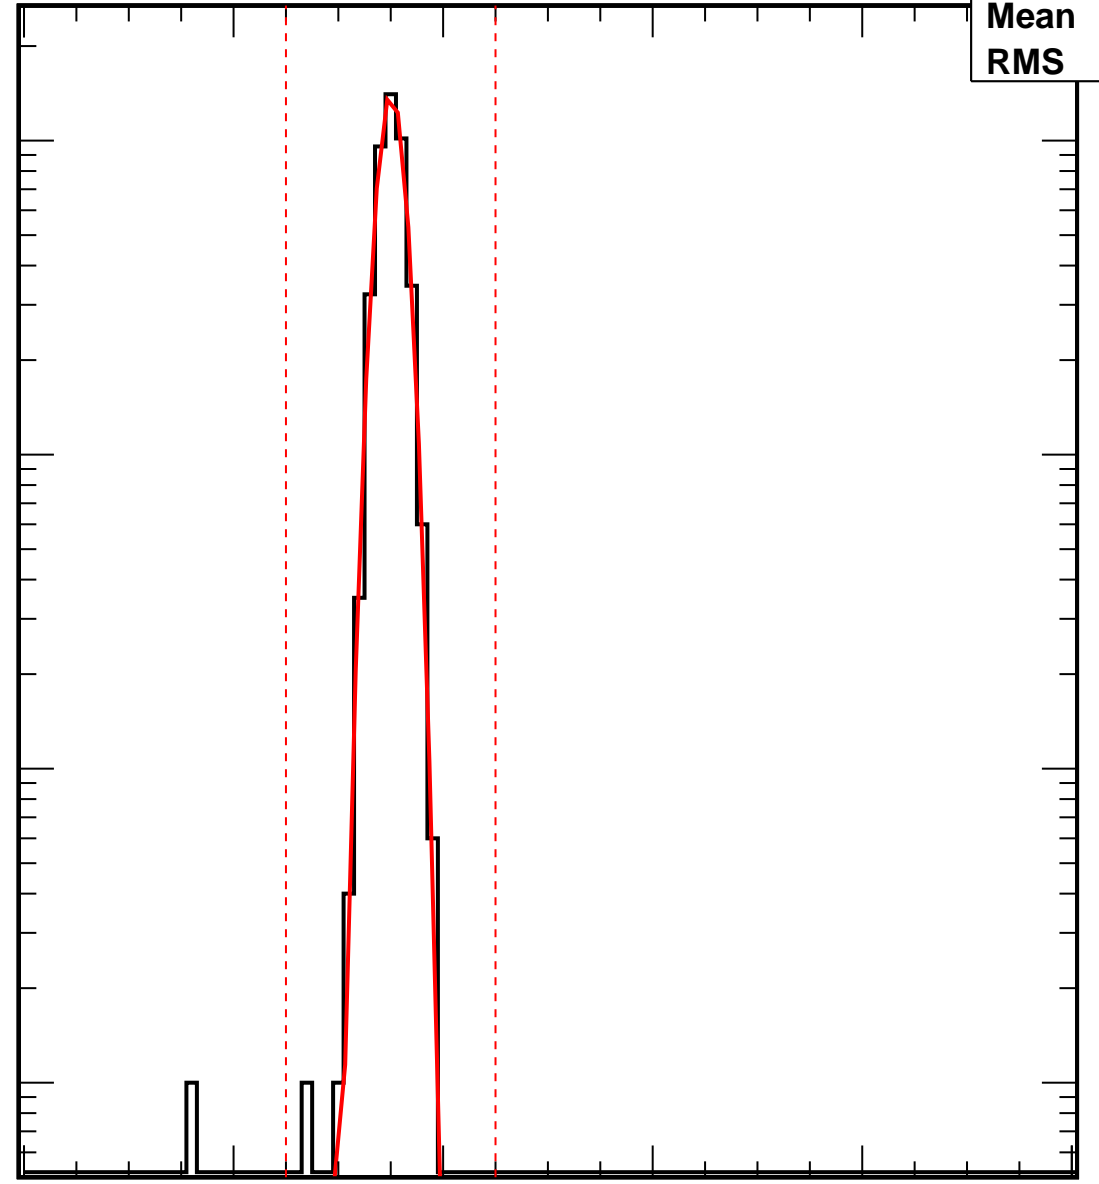

Vcal Threshold Trimmed

VcalThresholdTrimmed_2030

| | |
|---------|-------|
| Entries | 4156 |
| Mean | 35.04 |
| RMS | 1.212 |

No. of Entries

10³
10²
10
1

0 20 40 60 80 100

Vcal Threshold