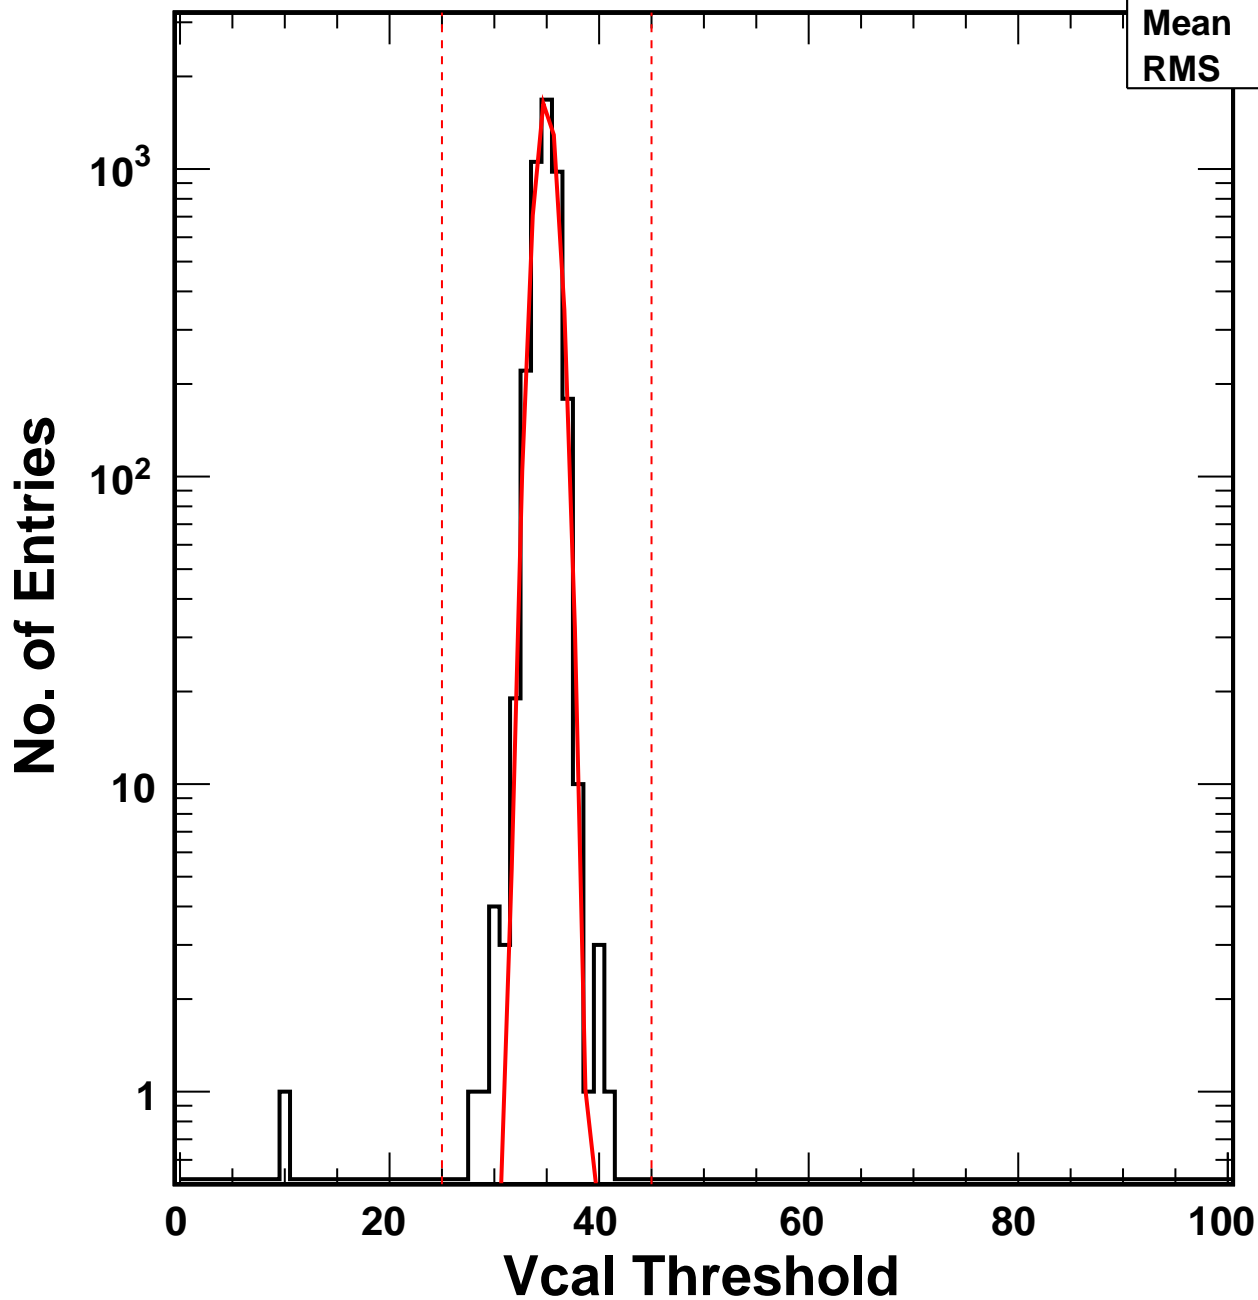

Vcal Threshold Trimmed

VcalThresholdTrimmed_218

Entries 4160

Mean 34.94

RMS 1.082