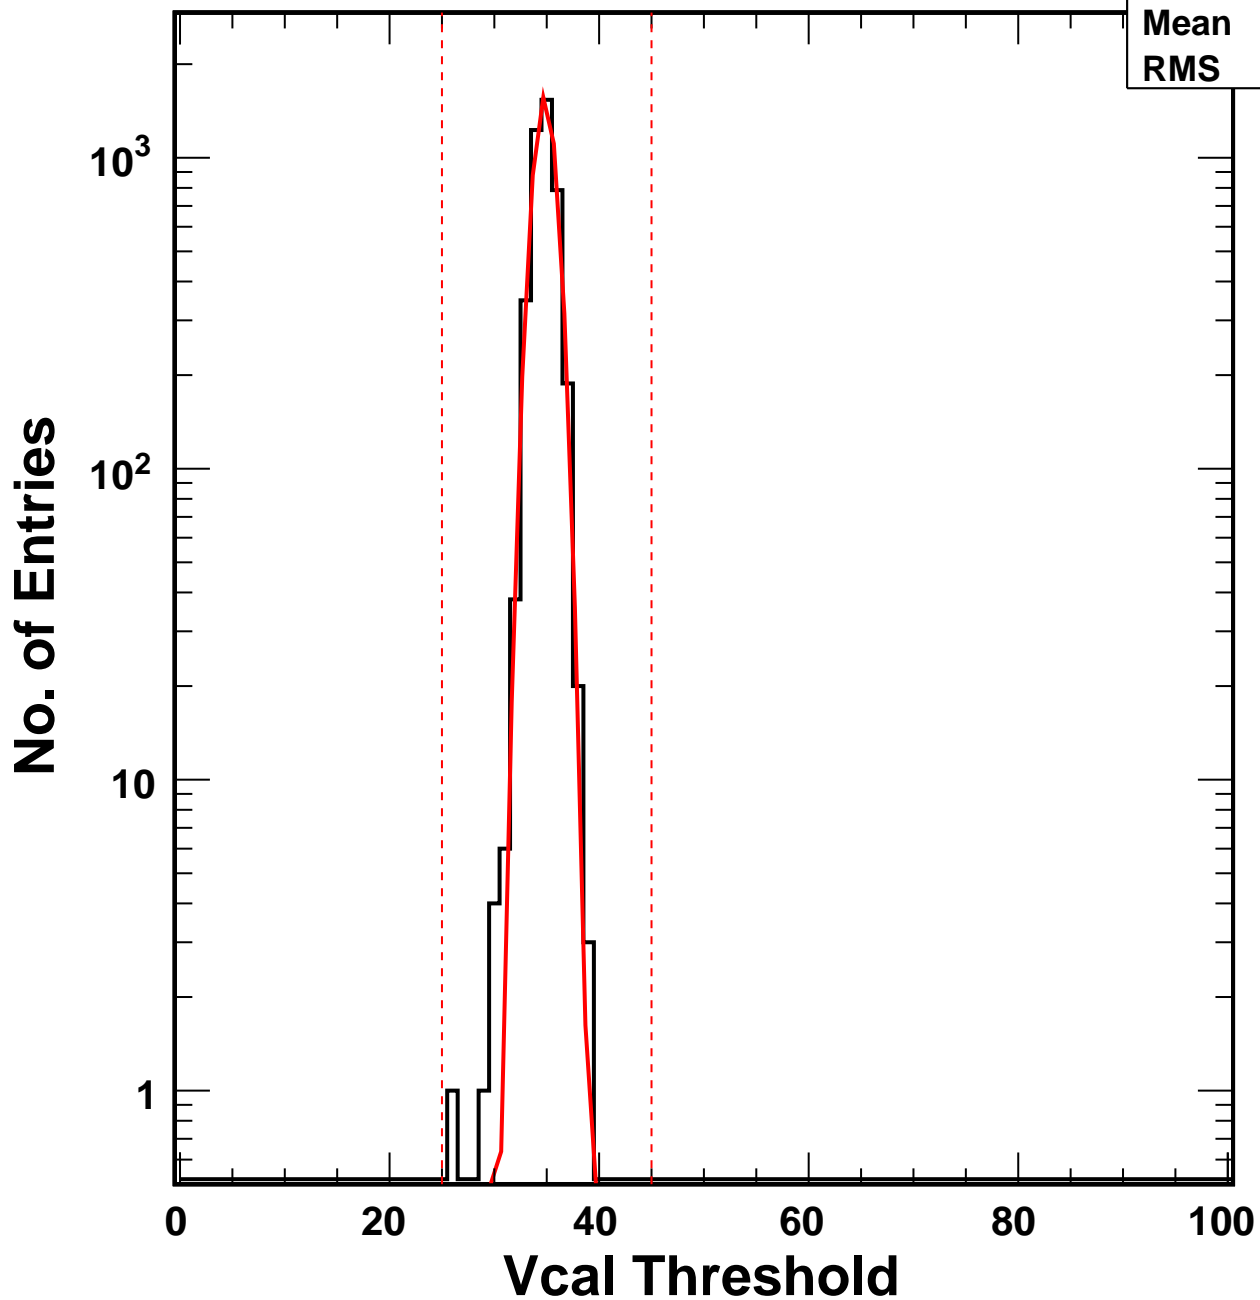

Vcal Threshold Trimmed

VcalThresholdTrimmed_1891	
Entries	4160
Mean	34.79
RMS	1.081