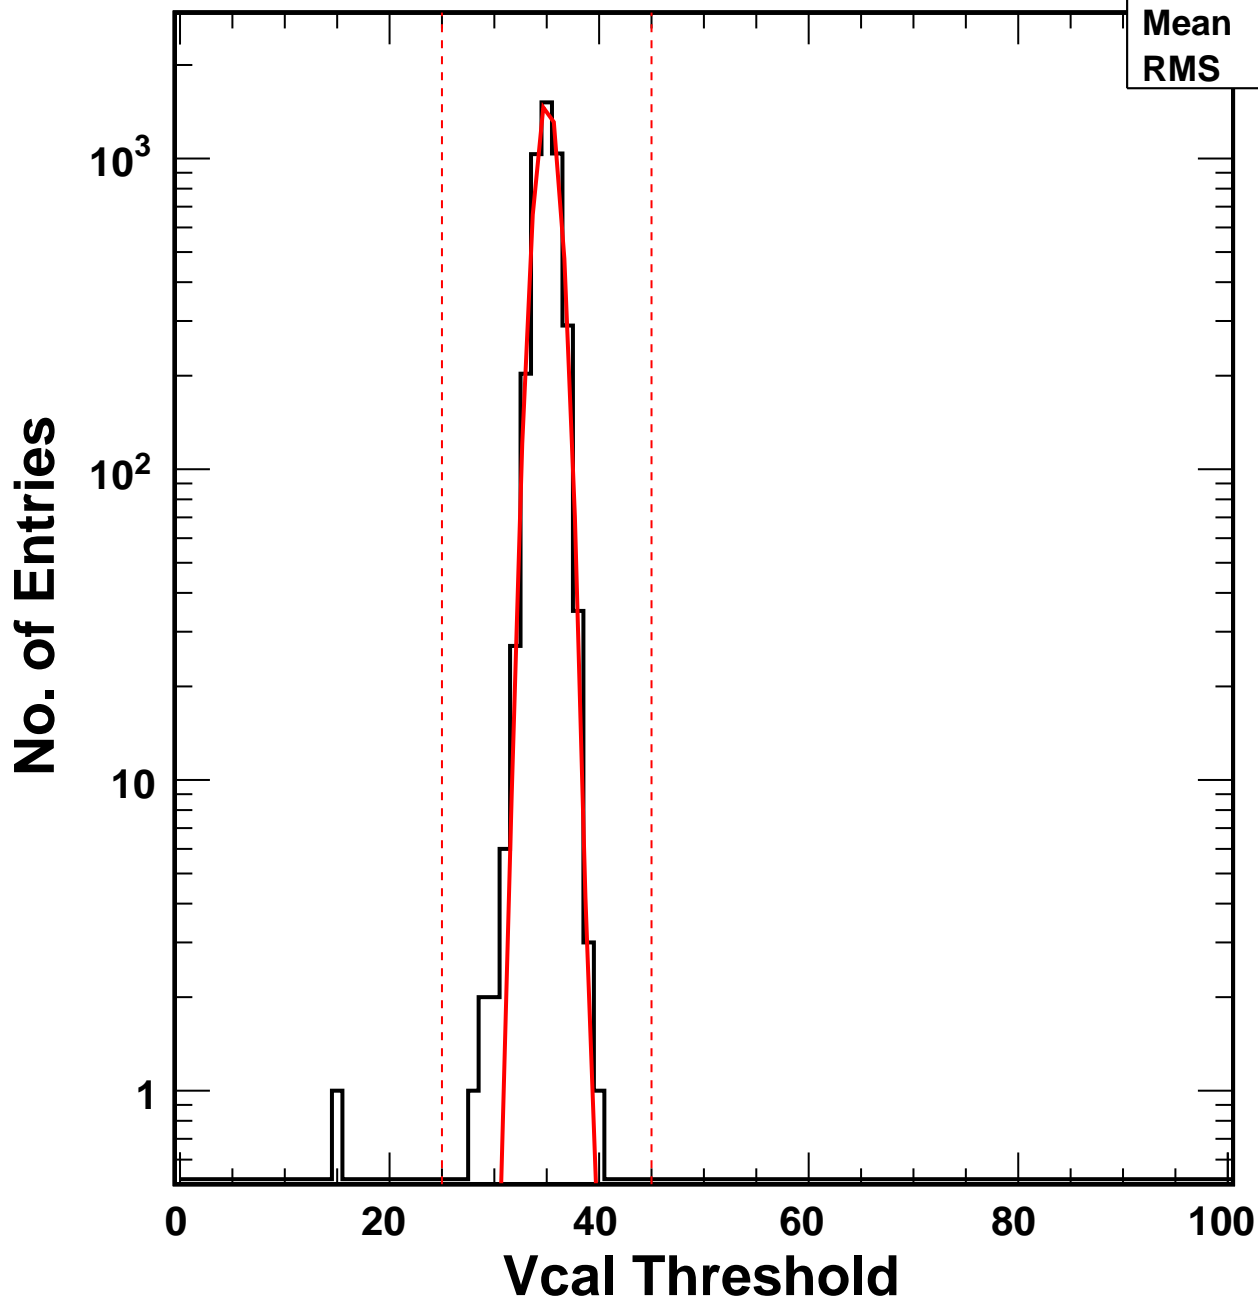

Vcal Threshold Trimmed

VcalThresholdTrimmed_1301	
Entries	4158
Mean	35.04
RMS	1.133