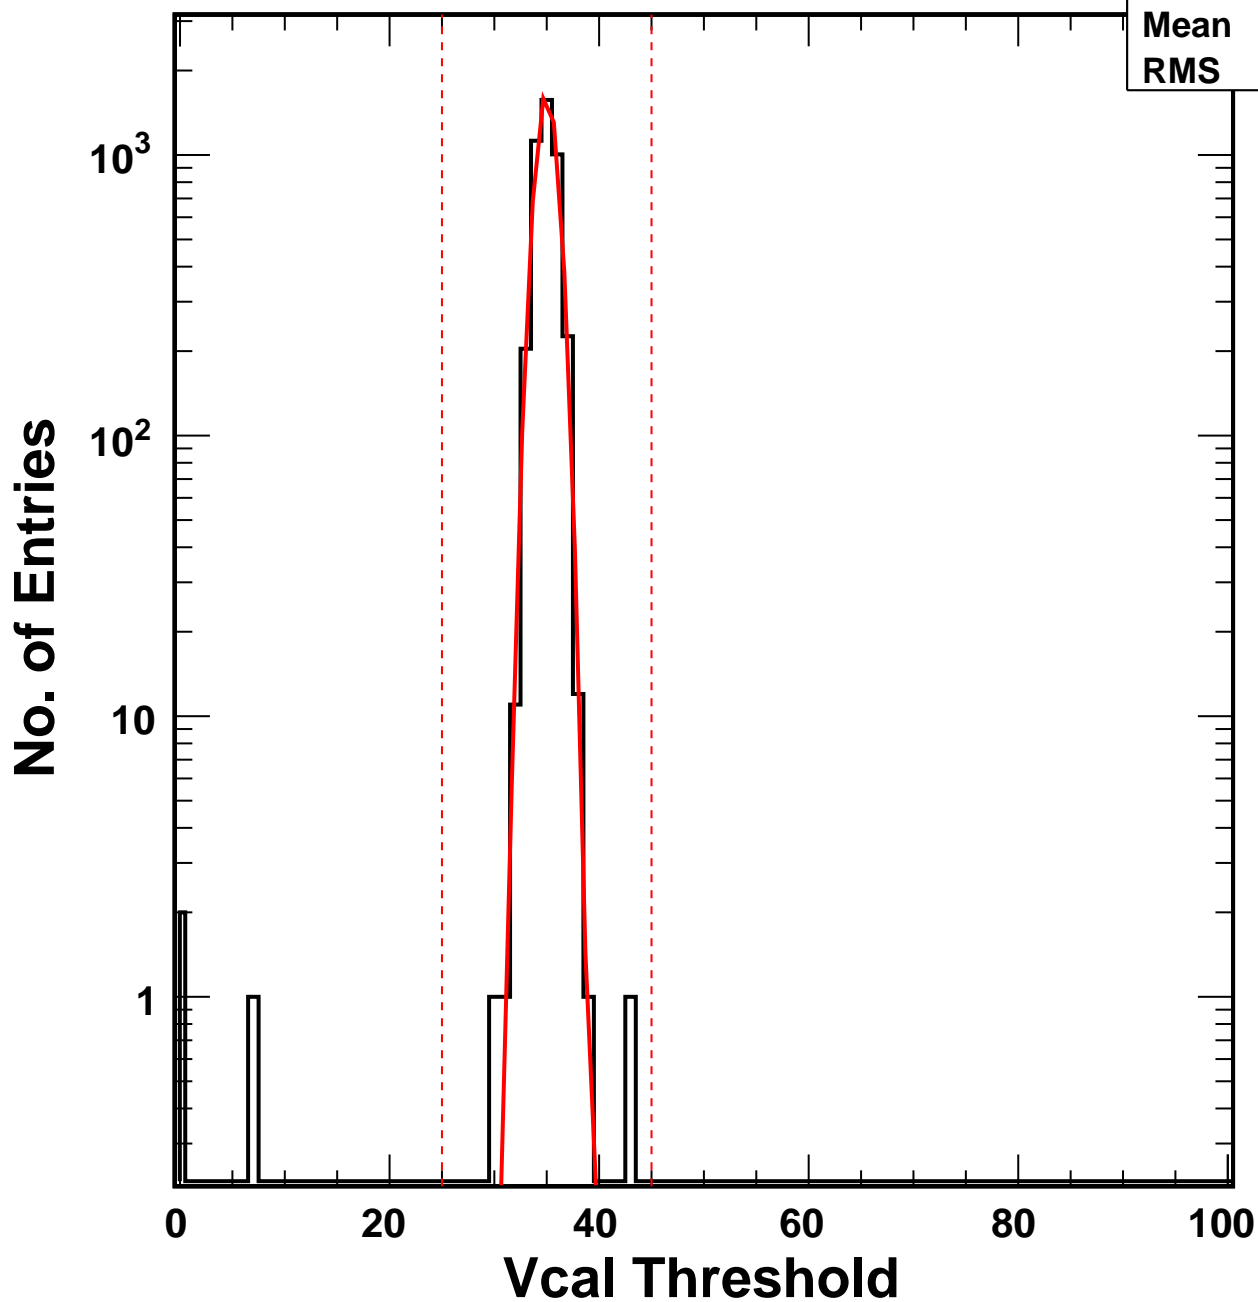

# Vcal Threshold Trimmed

VcalThresholdTrimmed\_1685

Entries	4160
Mean	34.96
RMS	1.334