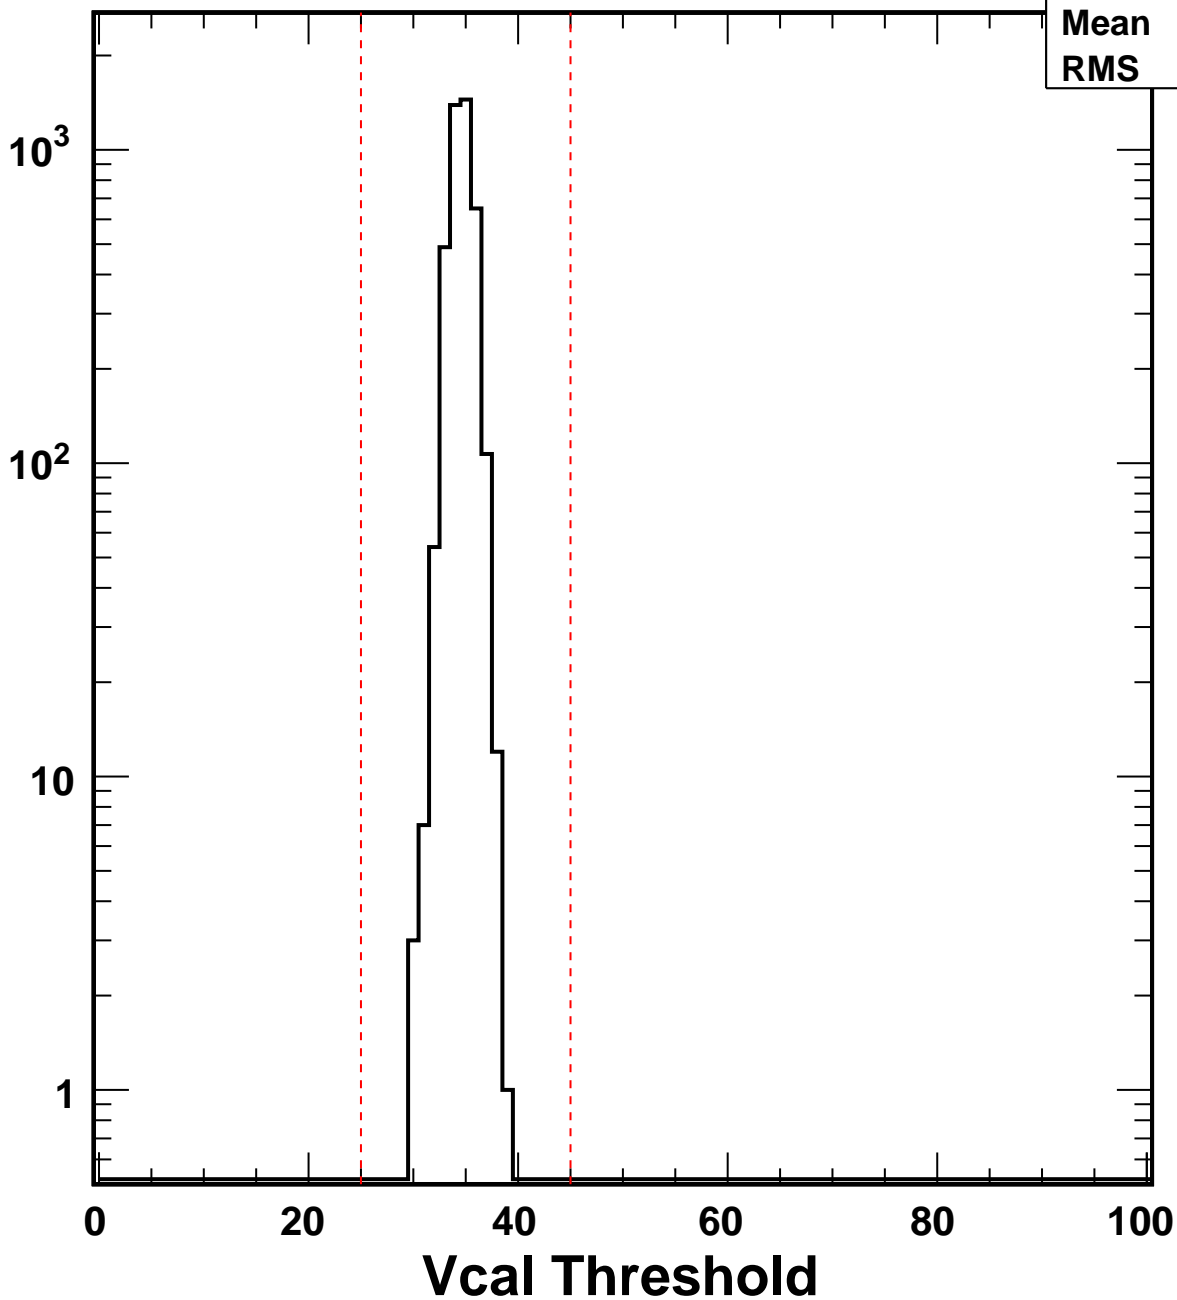

No. of Entries

VcalThresholdTrimmed_950

Entries **4160**

Mean **34.6**

RMS **1.046**