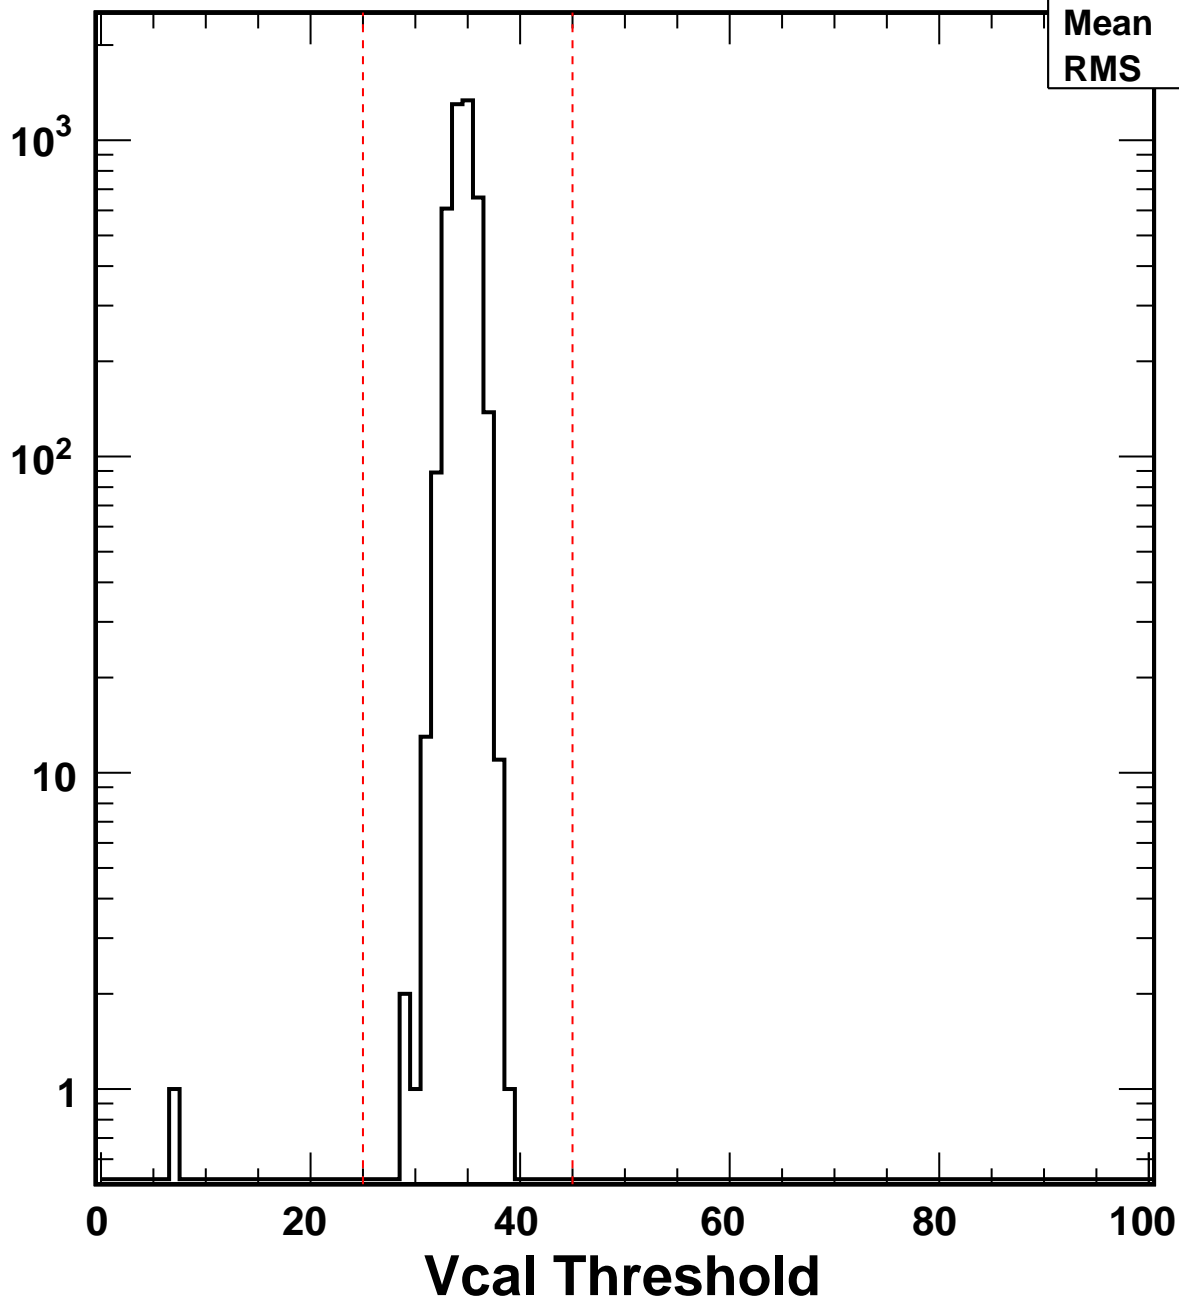

No. of Entries

VcalThresholdTrimmed_320	
Entries	4160
Mean	34.54
RMS	1.208