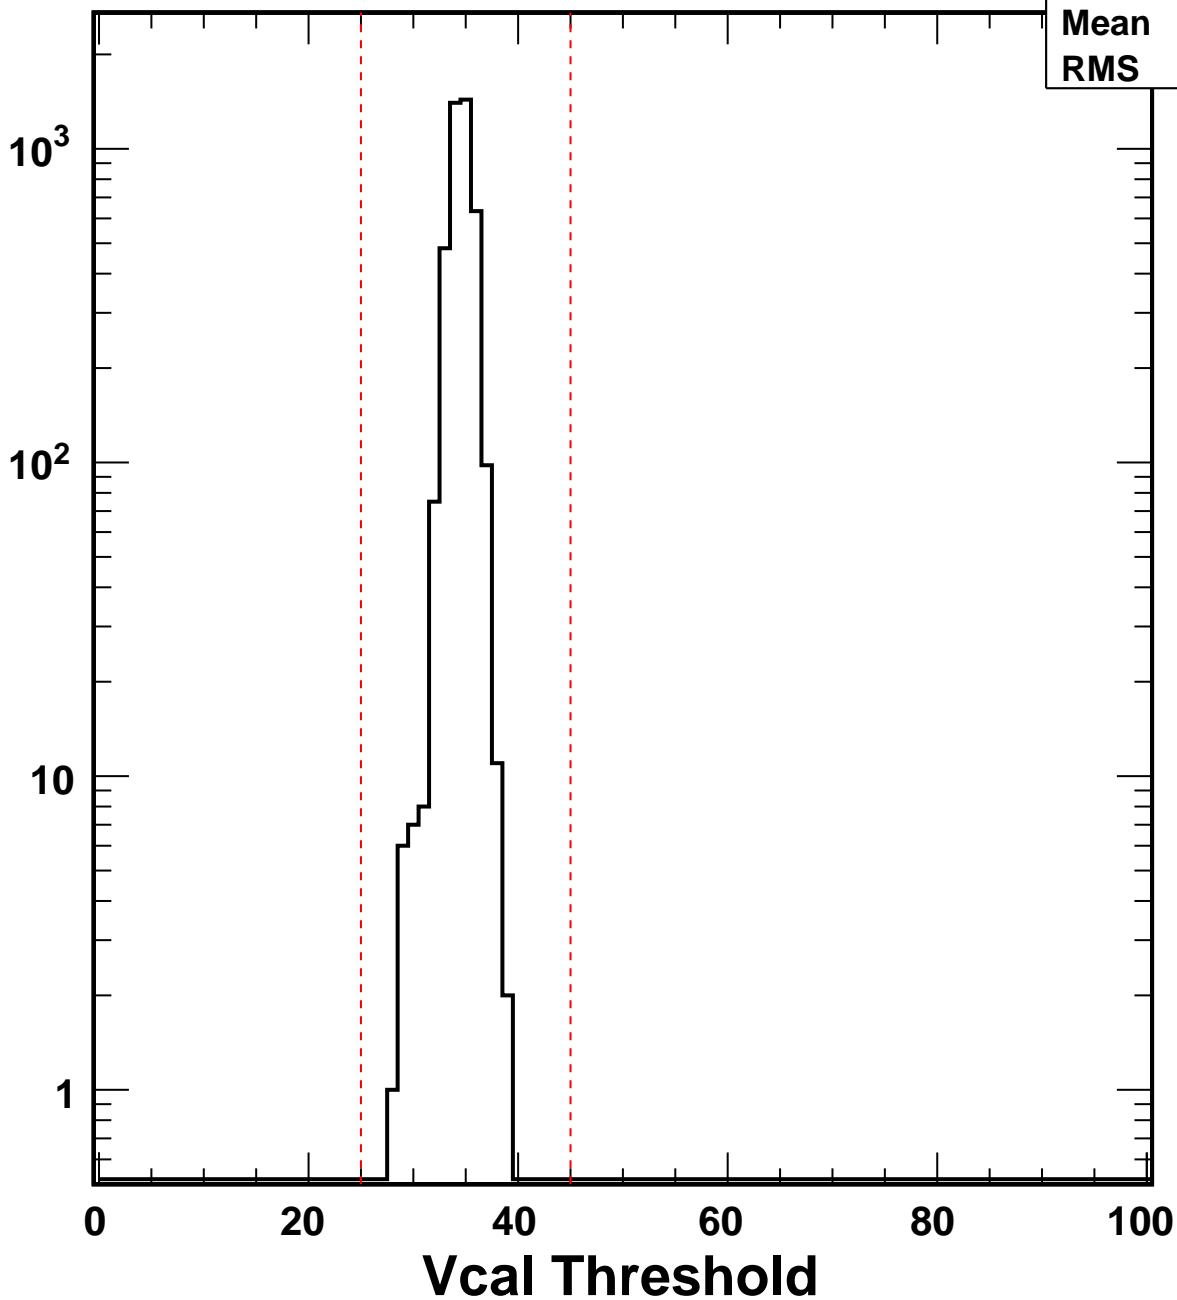

**No. of Entries**

VcalThresholdTrimmed\_144

Entries 4160

Mean 34.56

RMS 1.088