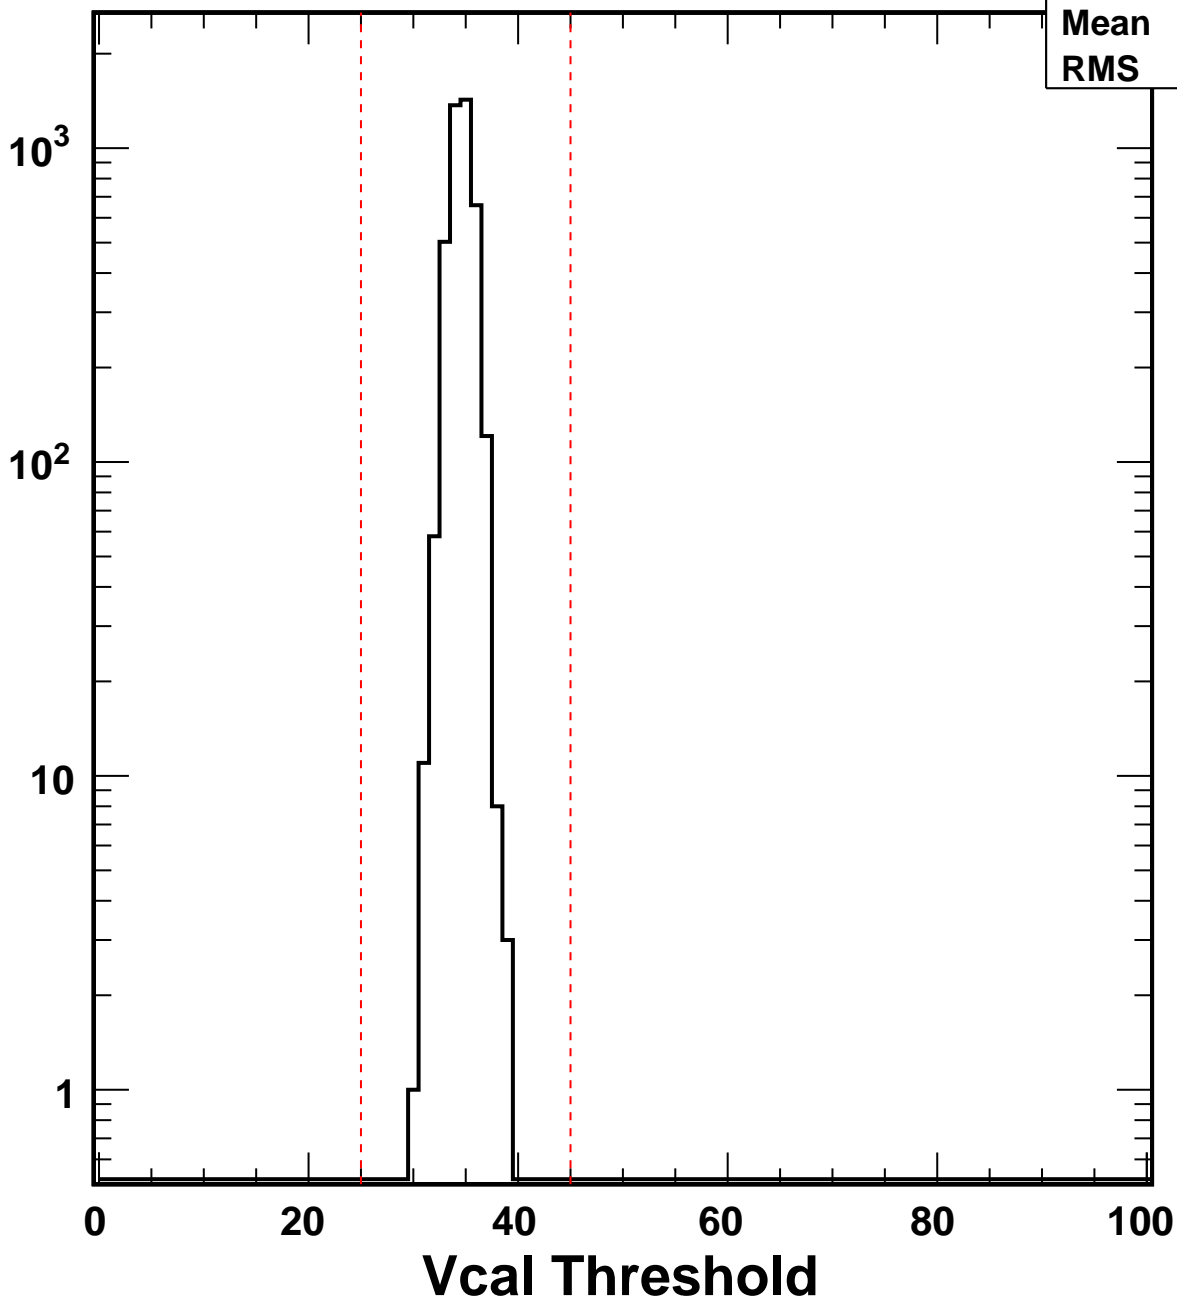

No. of Entries

VcalThresholdTrimmed_672	
Entries	4160
Mean	34.6
RMS	1.063