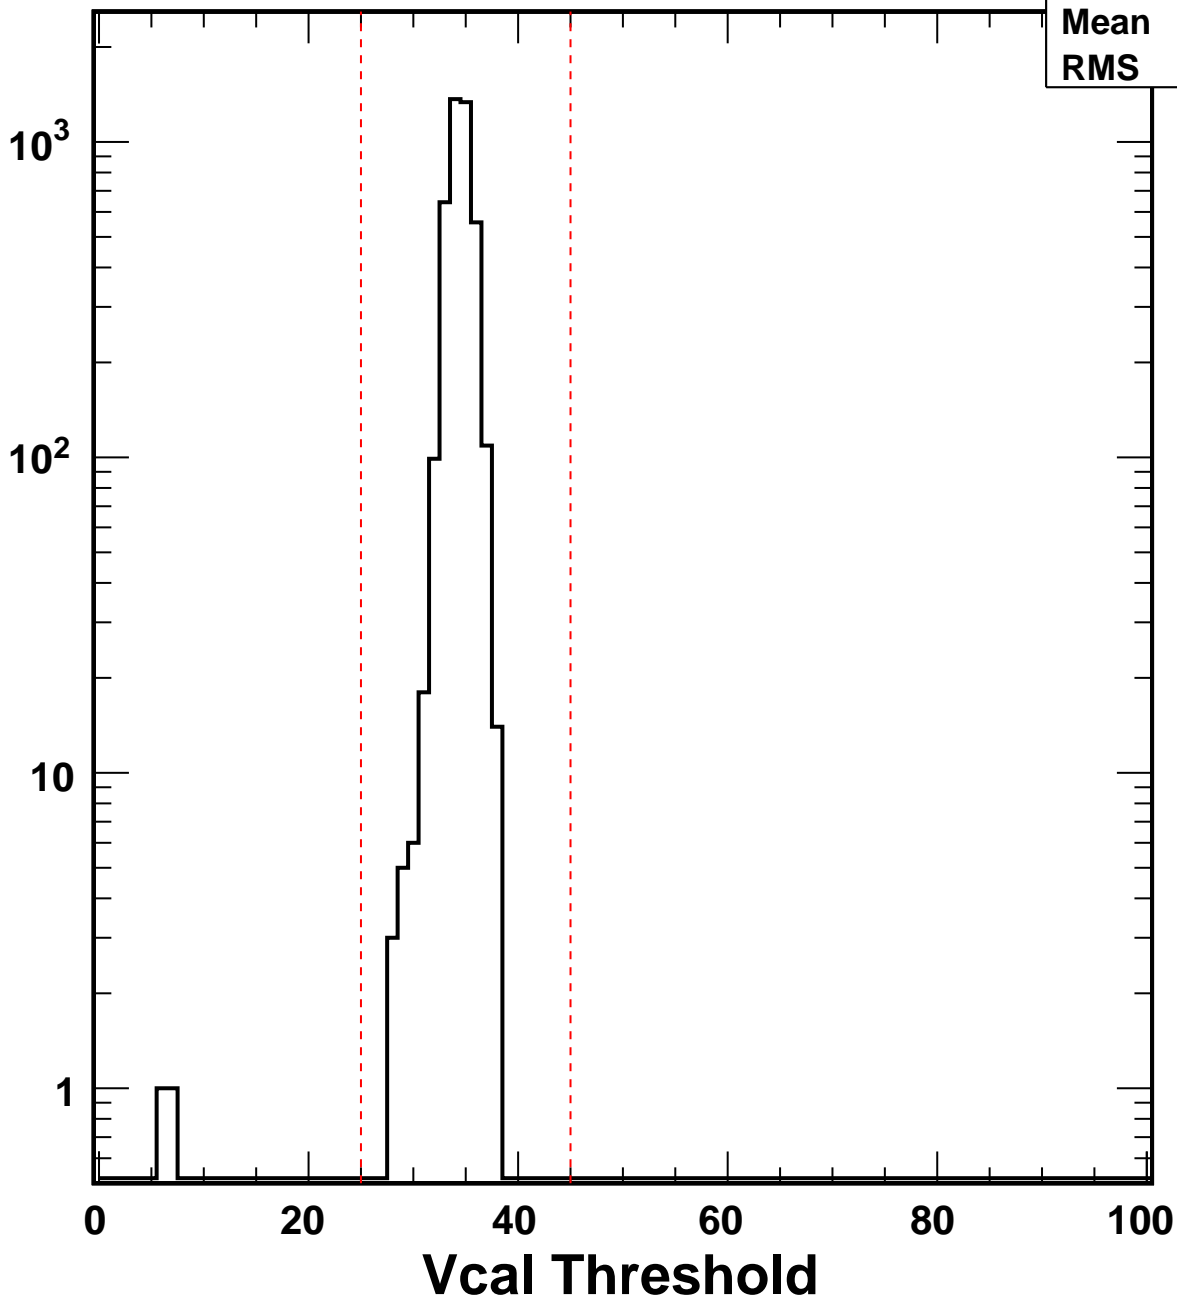

No. of Entries

VcalThresholdTrimmed_56

Entries 4160

Mean 34.44

RMS 1.299