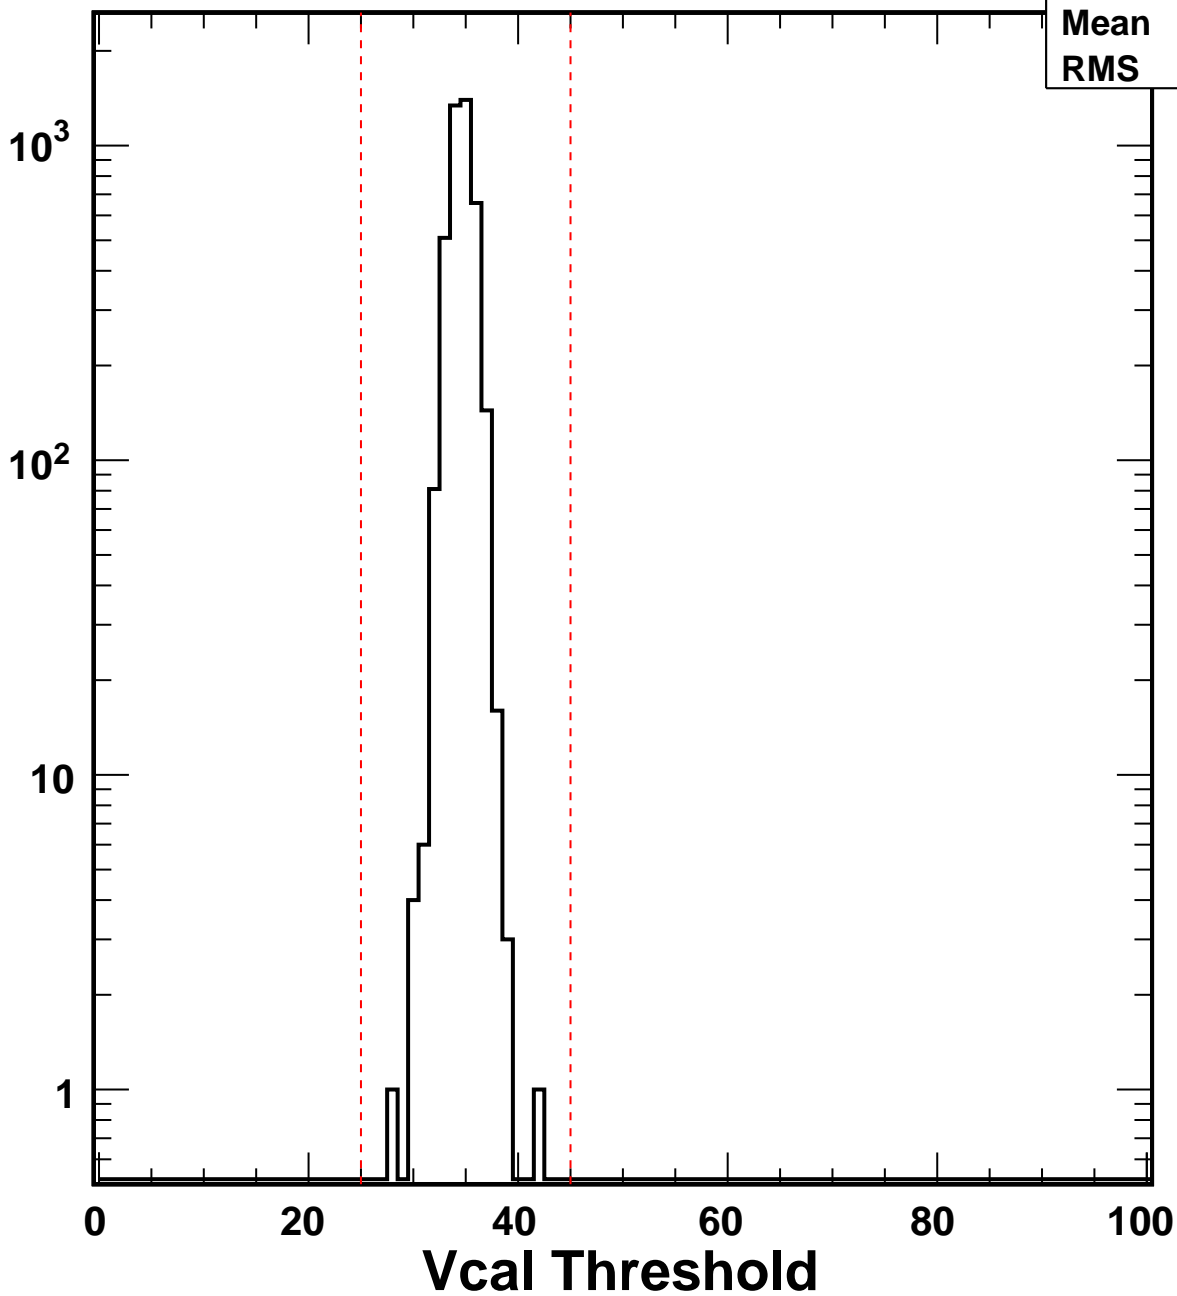

No. of Entries

VcalThresholdTrimmed_978

Entries 4160

Mean 34.61

RMS 1.116