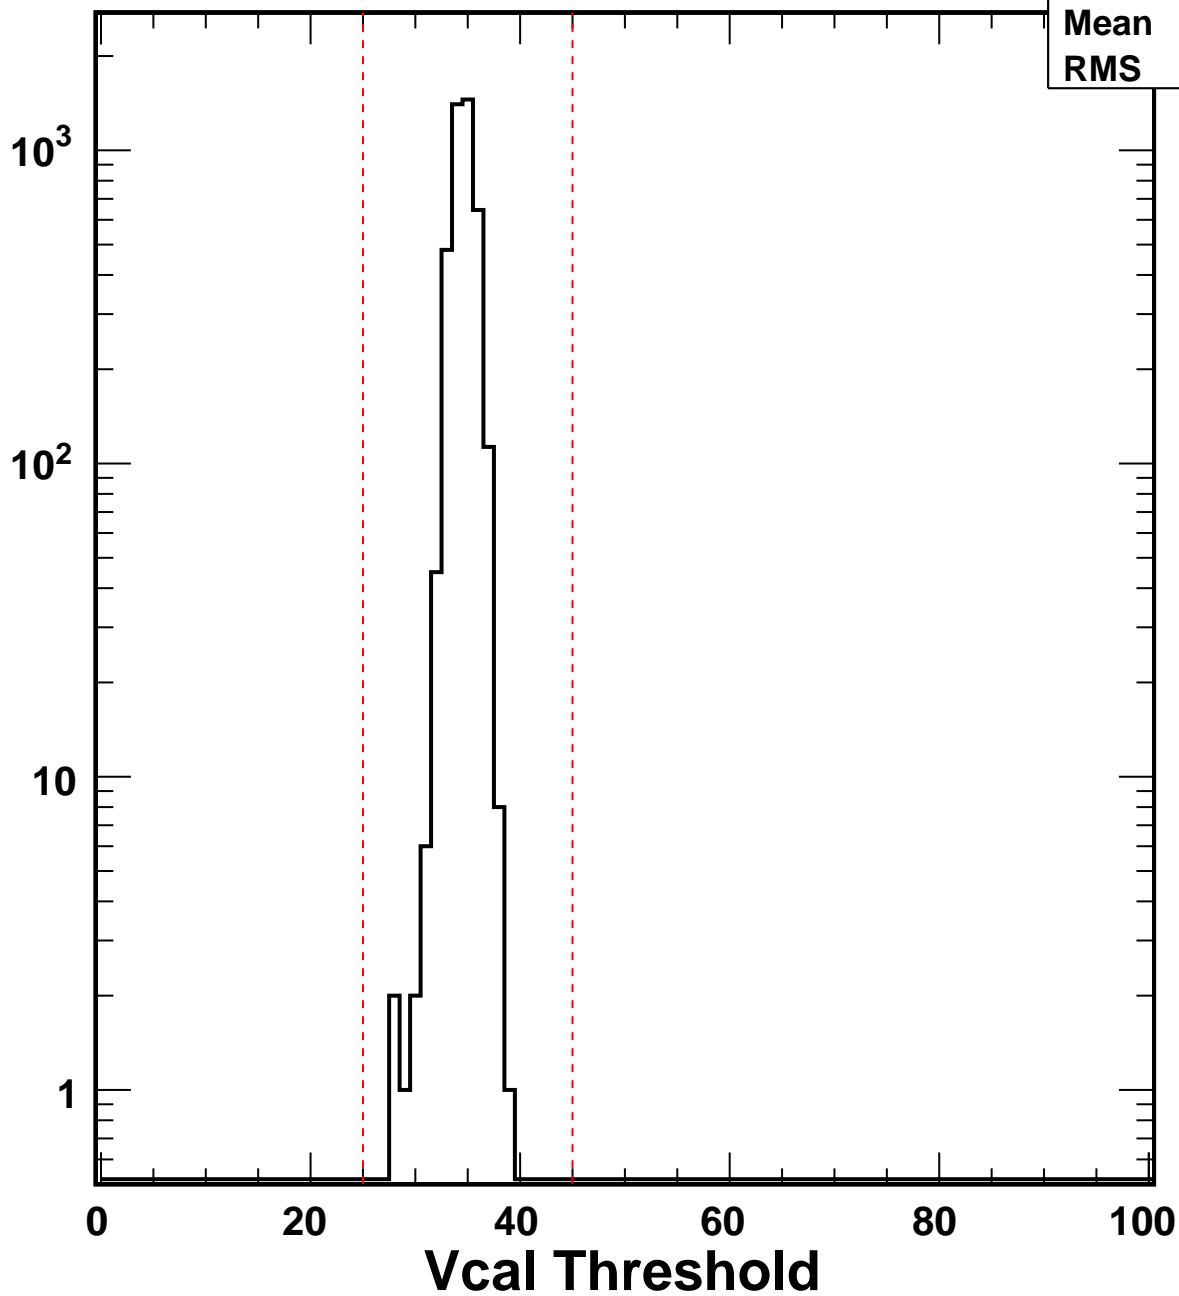

No. of Entries

VcalThresholdTrimmed_1286	
Entries	4160
Mean	34.6
RMS	1.045