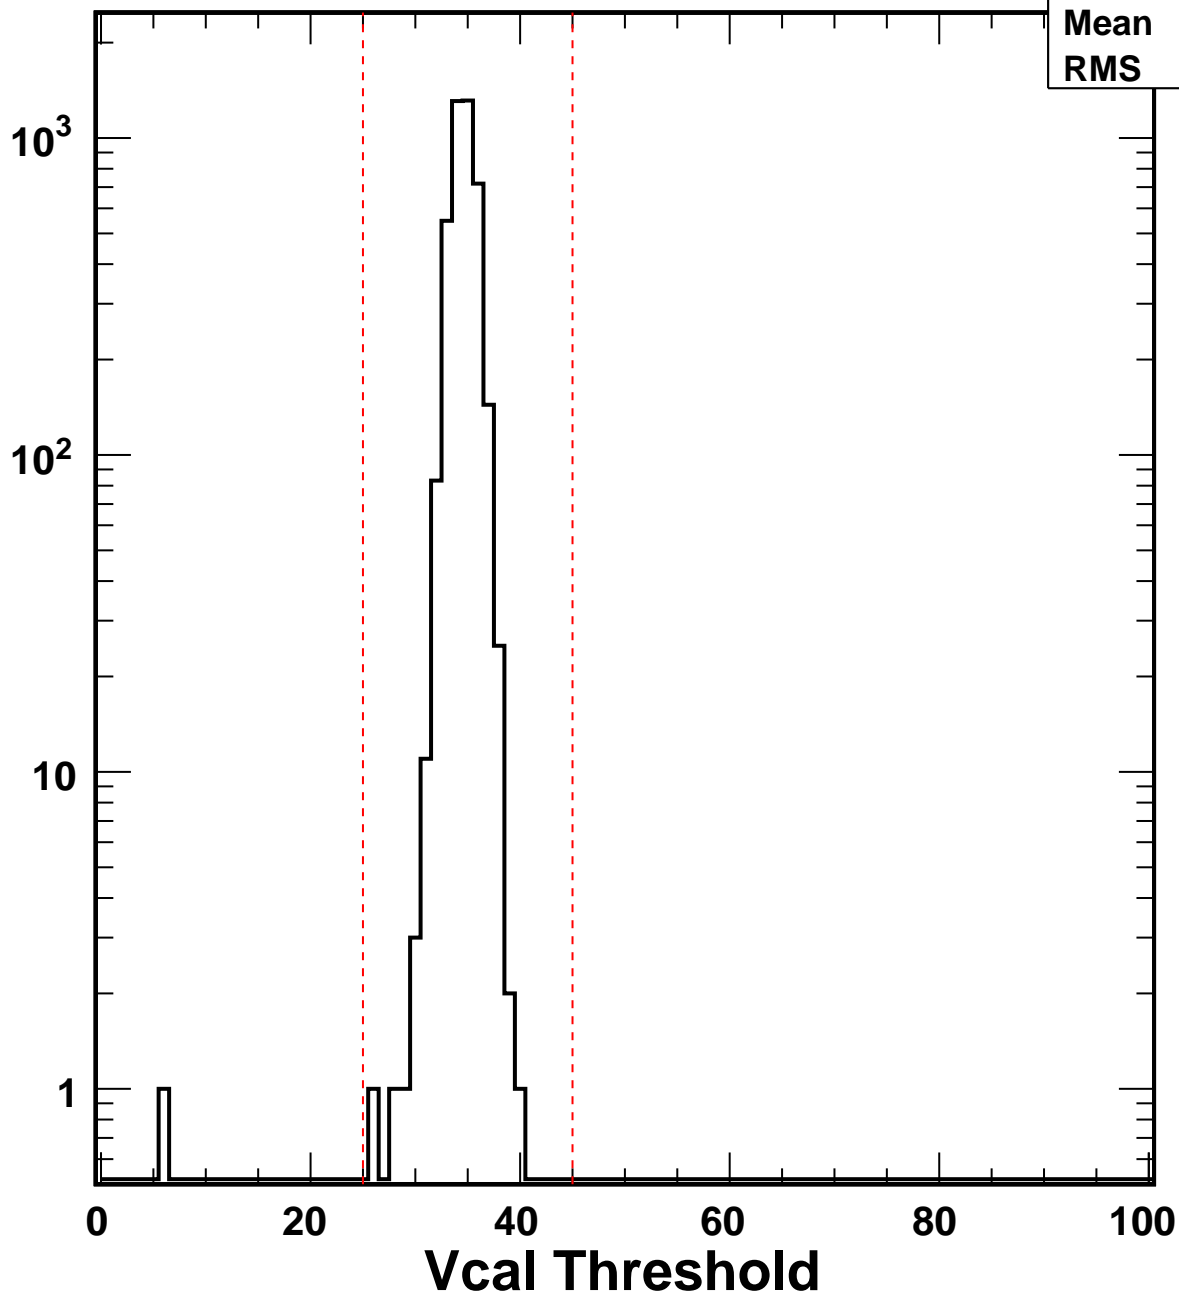

No. of Entries

VcalThresholdTrimmed_1242	
Entries	4160
Mean	34.6
RMS	1.241