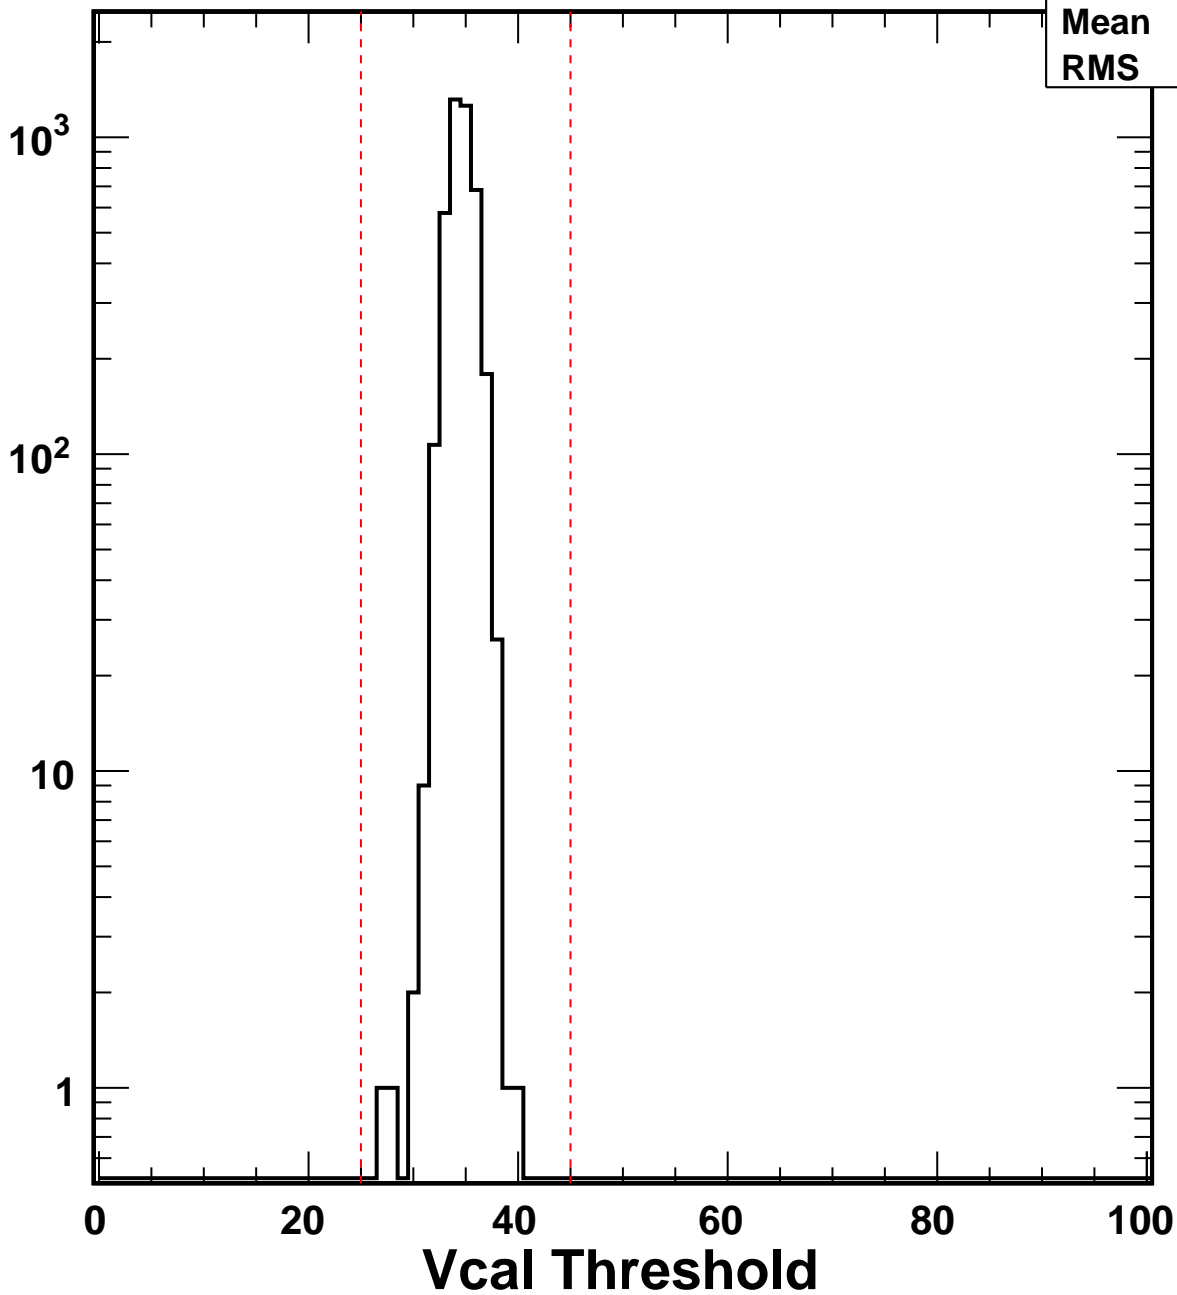

No. of Entries

VcalThresholdTrimmed_626

Entries 4160

Mean 34.59

RMS 1.186