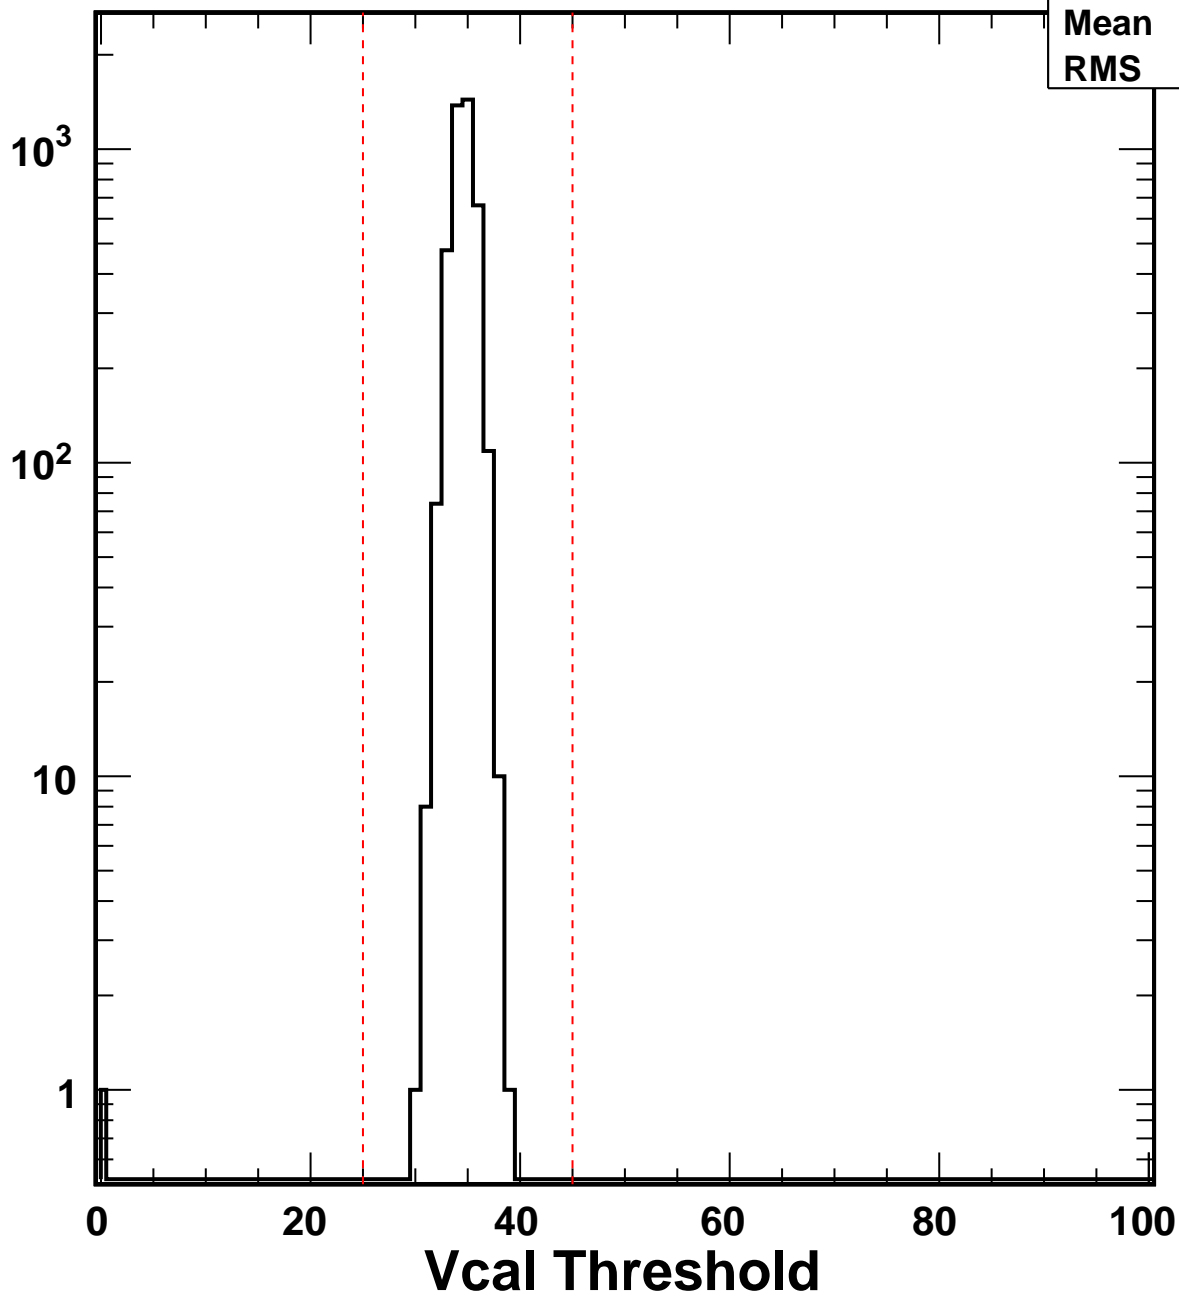

No. of Entries

VcalThresholdTrimmed\_408

Entries 4160

Mean 34.59

RMS 1.184