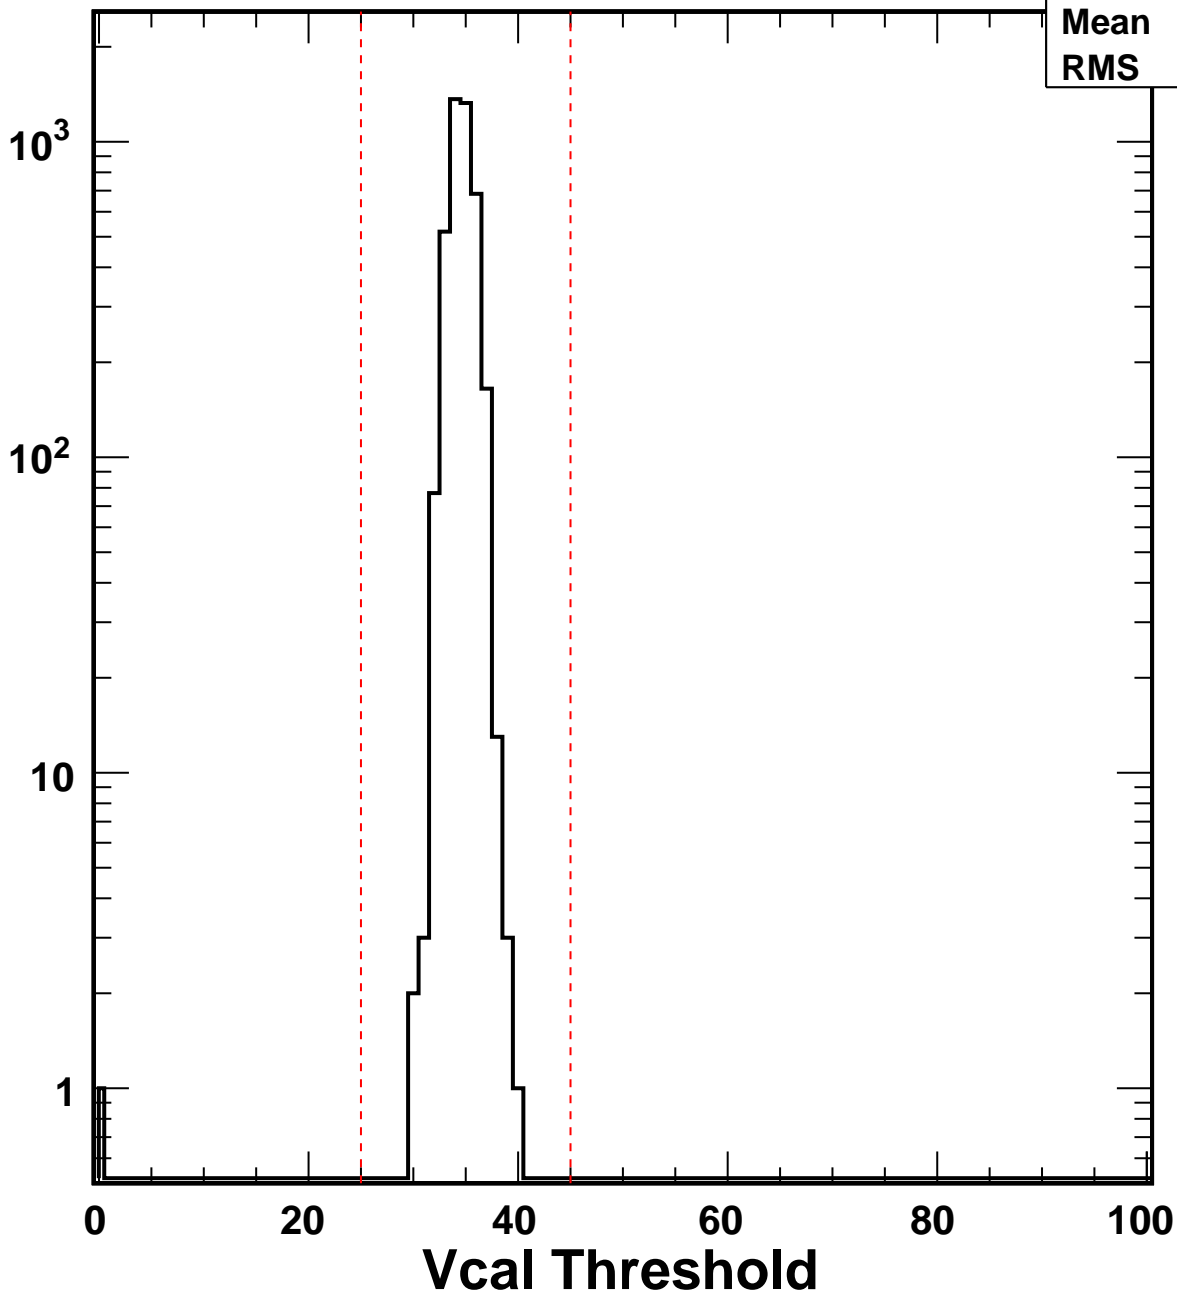

No. of Entries

VcalThresholdTrimmed_232

Entries 4160

Mean 34.61

RMS 1.236