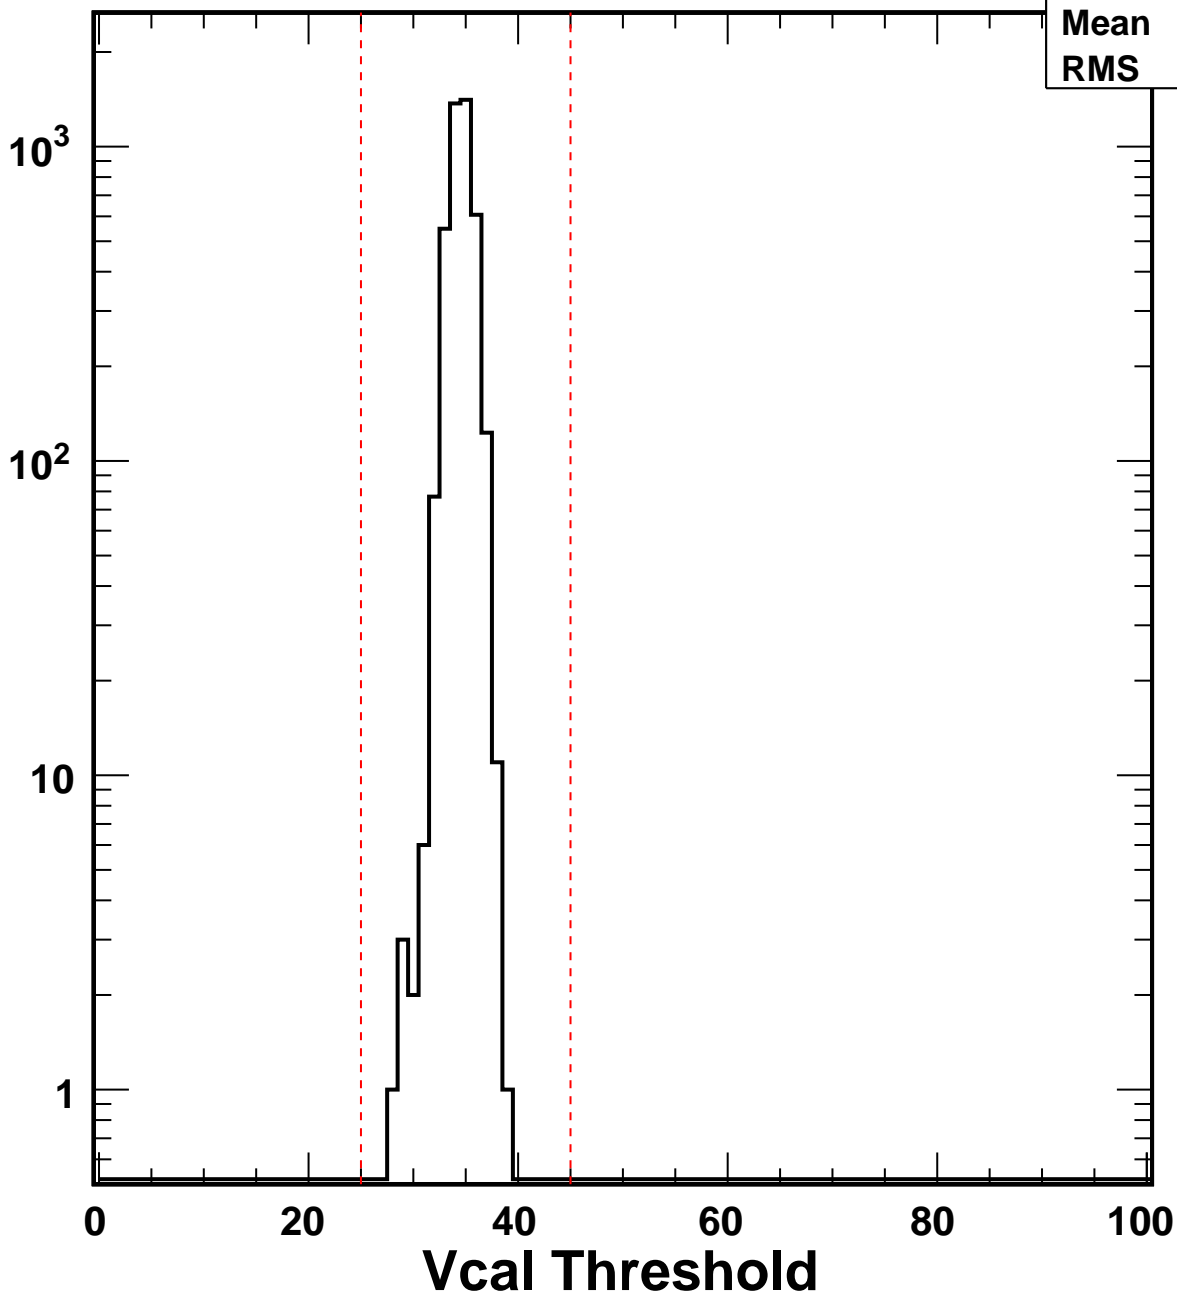

No. of Entries

VcalThresholdTrimmed_144

Entries 4160

Mean 34.55

RMS 1.089