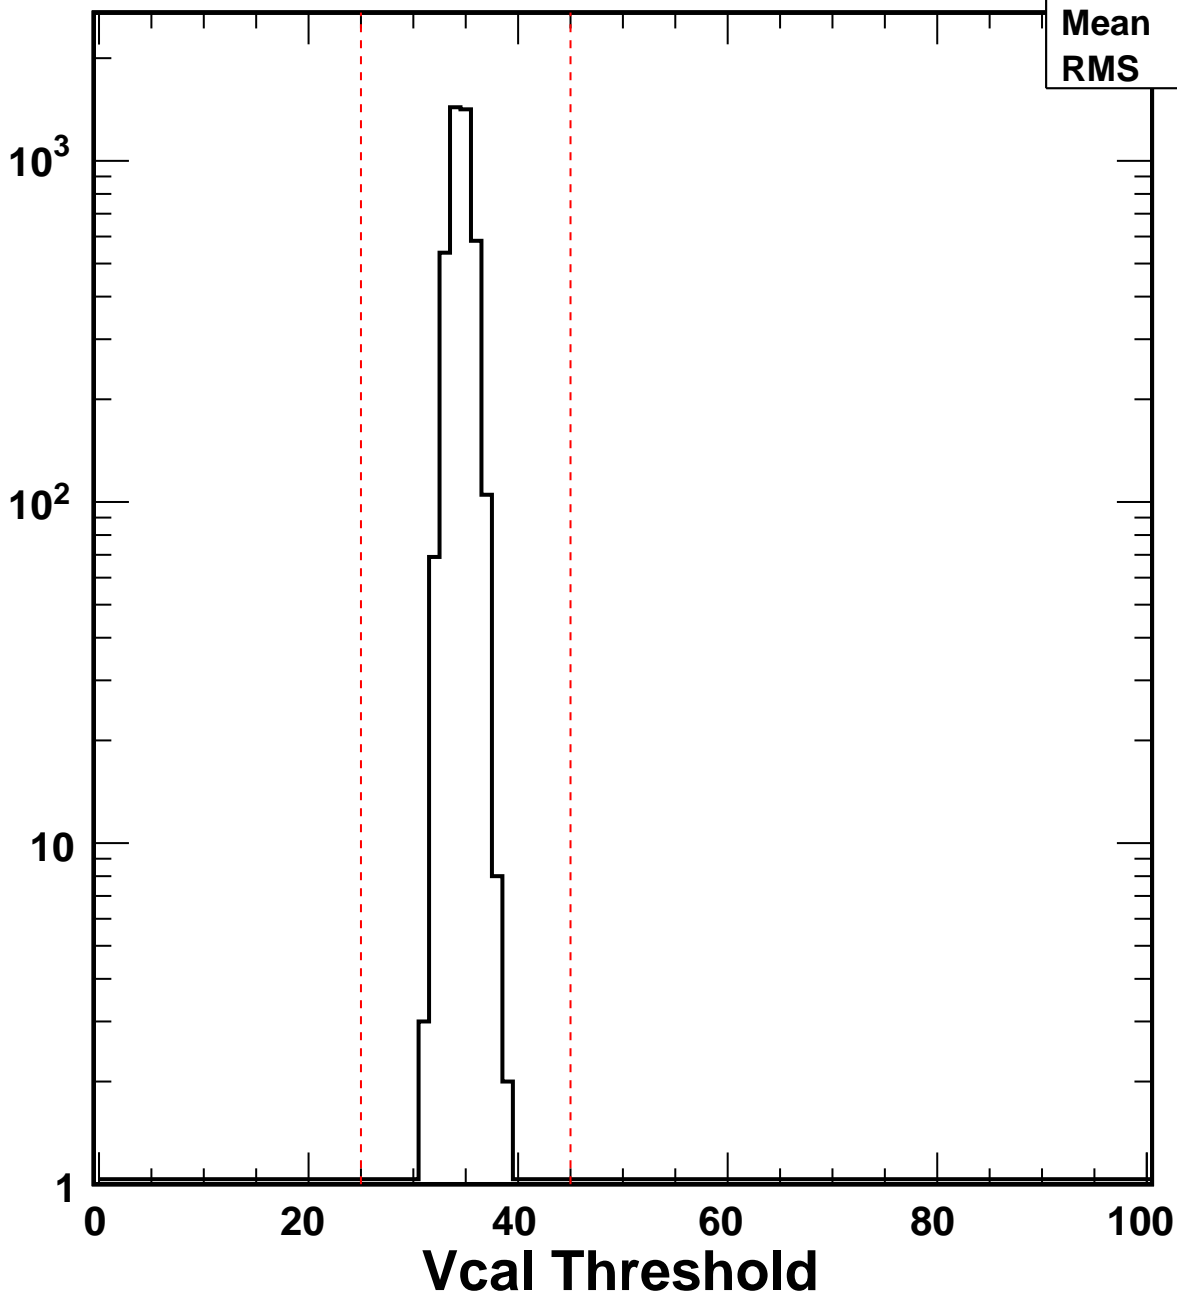

No. of Entries

VcalThresholdTrimmed_584

Entries **4160**

Mean **34.54**

RMS **1.039**