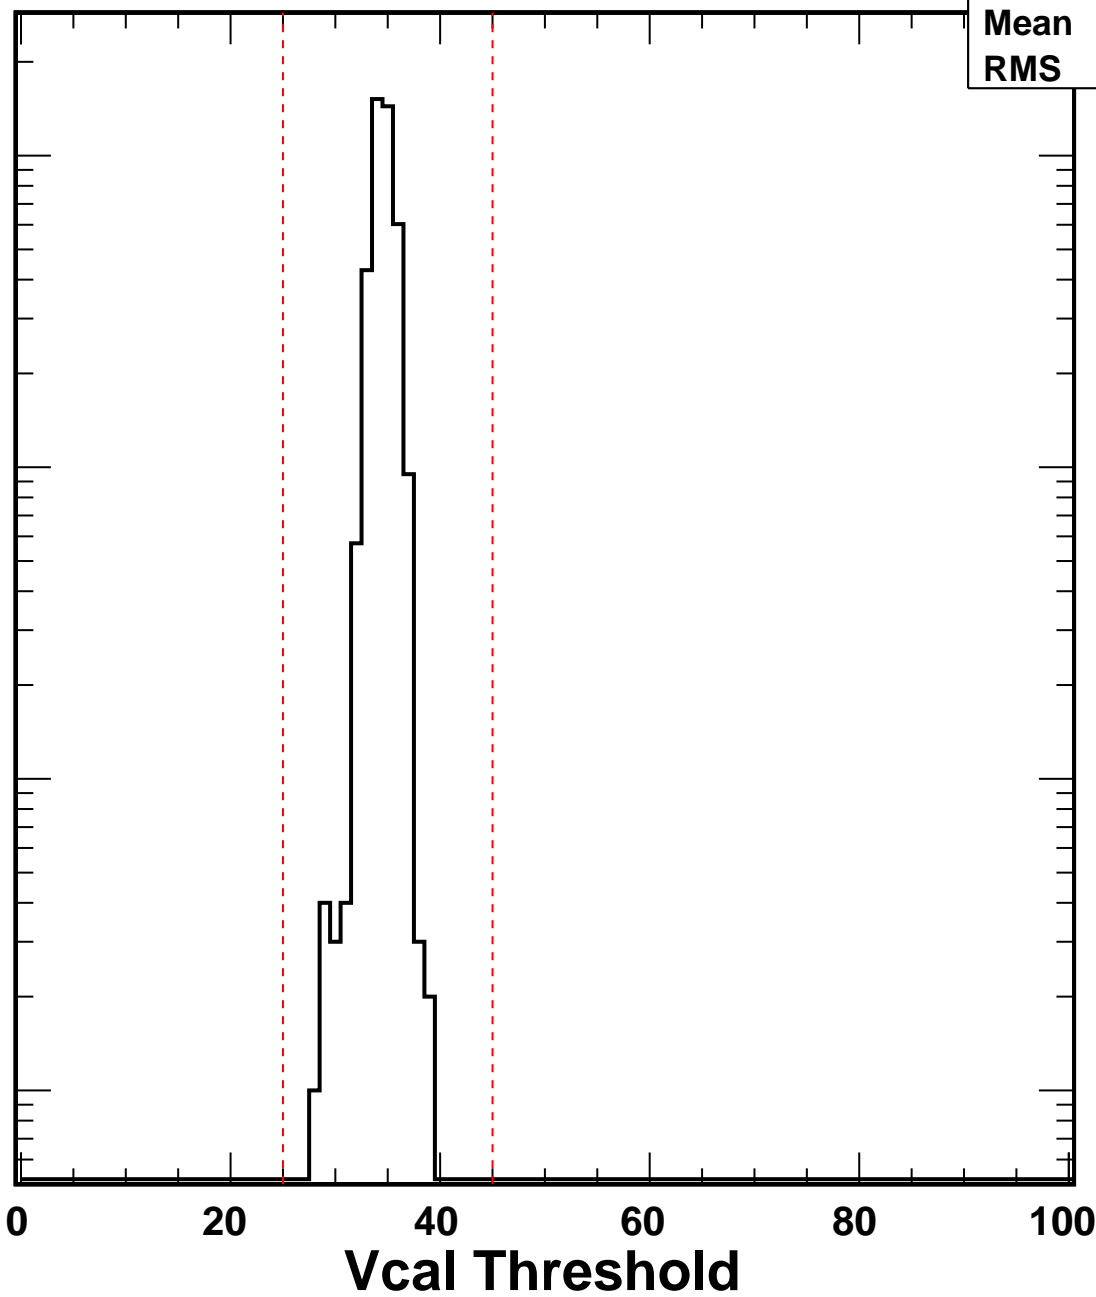

No. of Entries

10³
10²
10
1

VcalThresholdTrimmed_12	
Entries	4160
Mean	34.57
RMS	1.022

20

40

60

80

100

Vcal Threshold