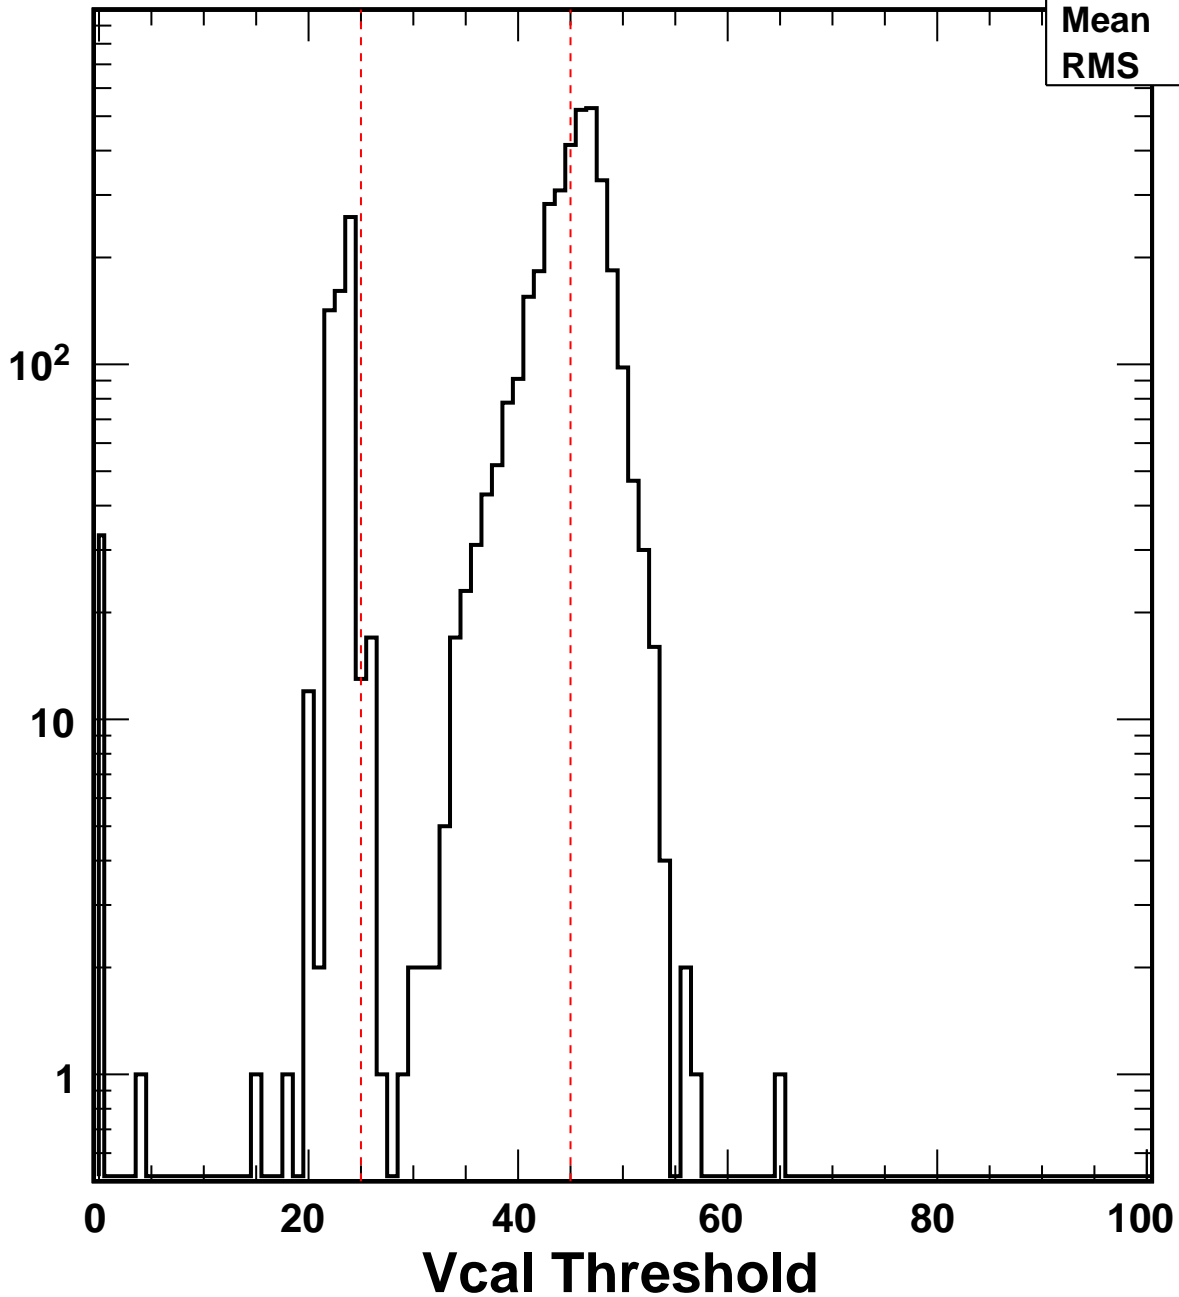

No. of Entries

VcalThresholdTrimmed_1449	
Entries	4160
Mean	41.38
RMS	9.186