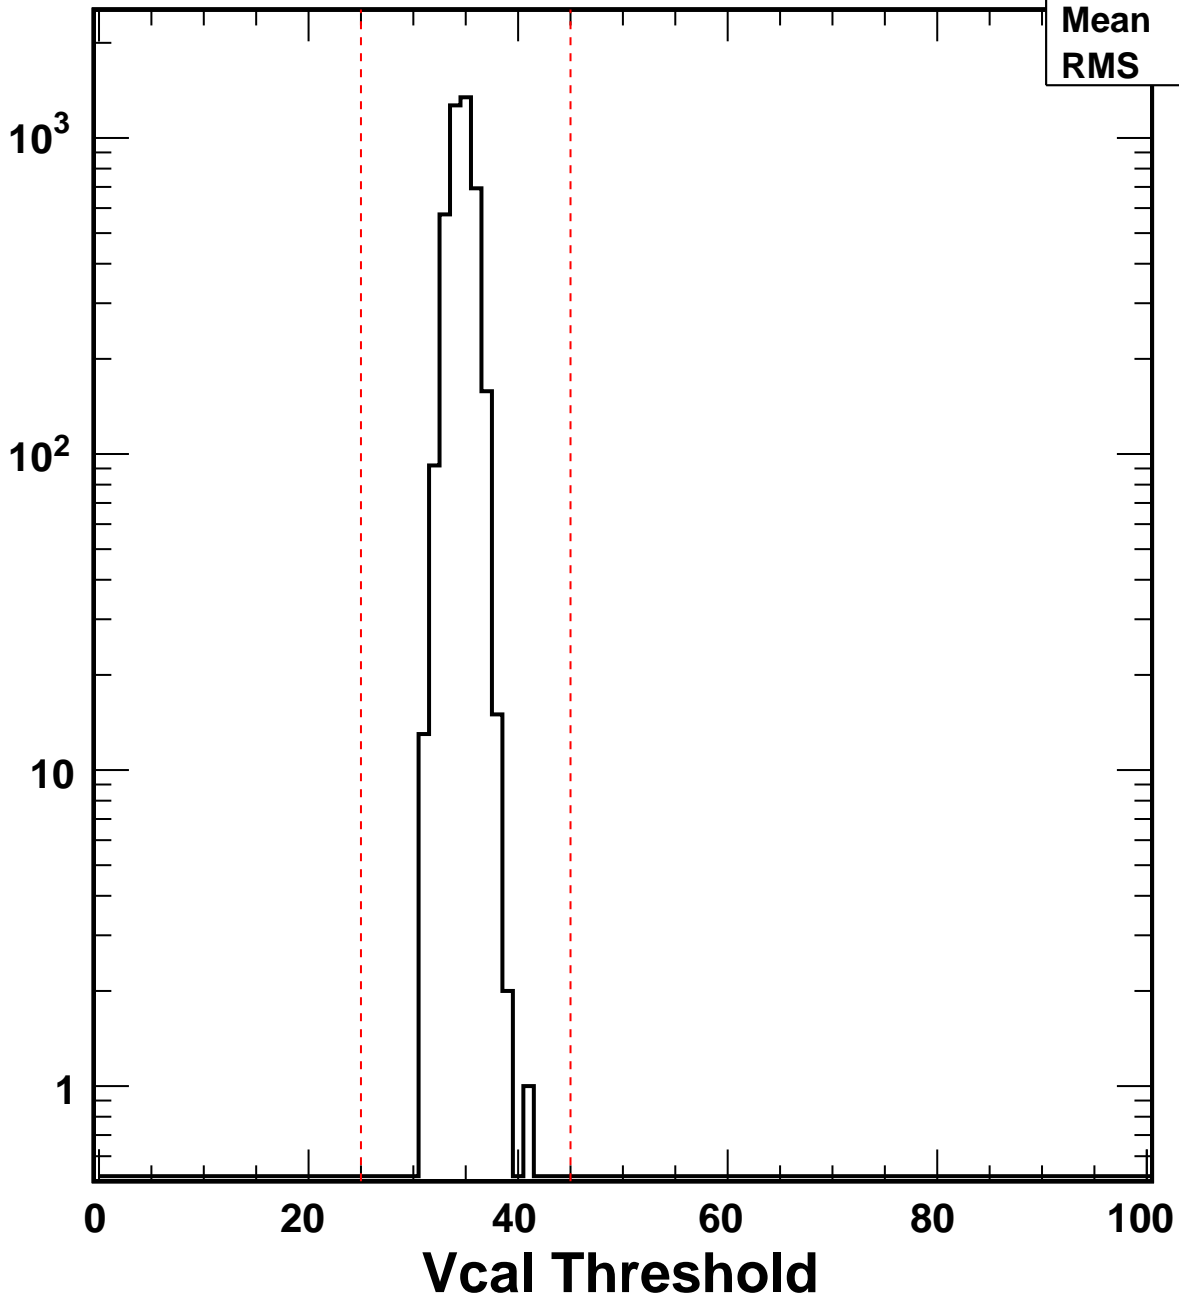

No. of Entries

VcalThresholdTrimmed_1082	
Entries	4160
Mean	34.6
RMS	1.145