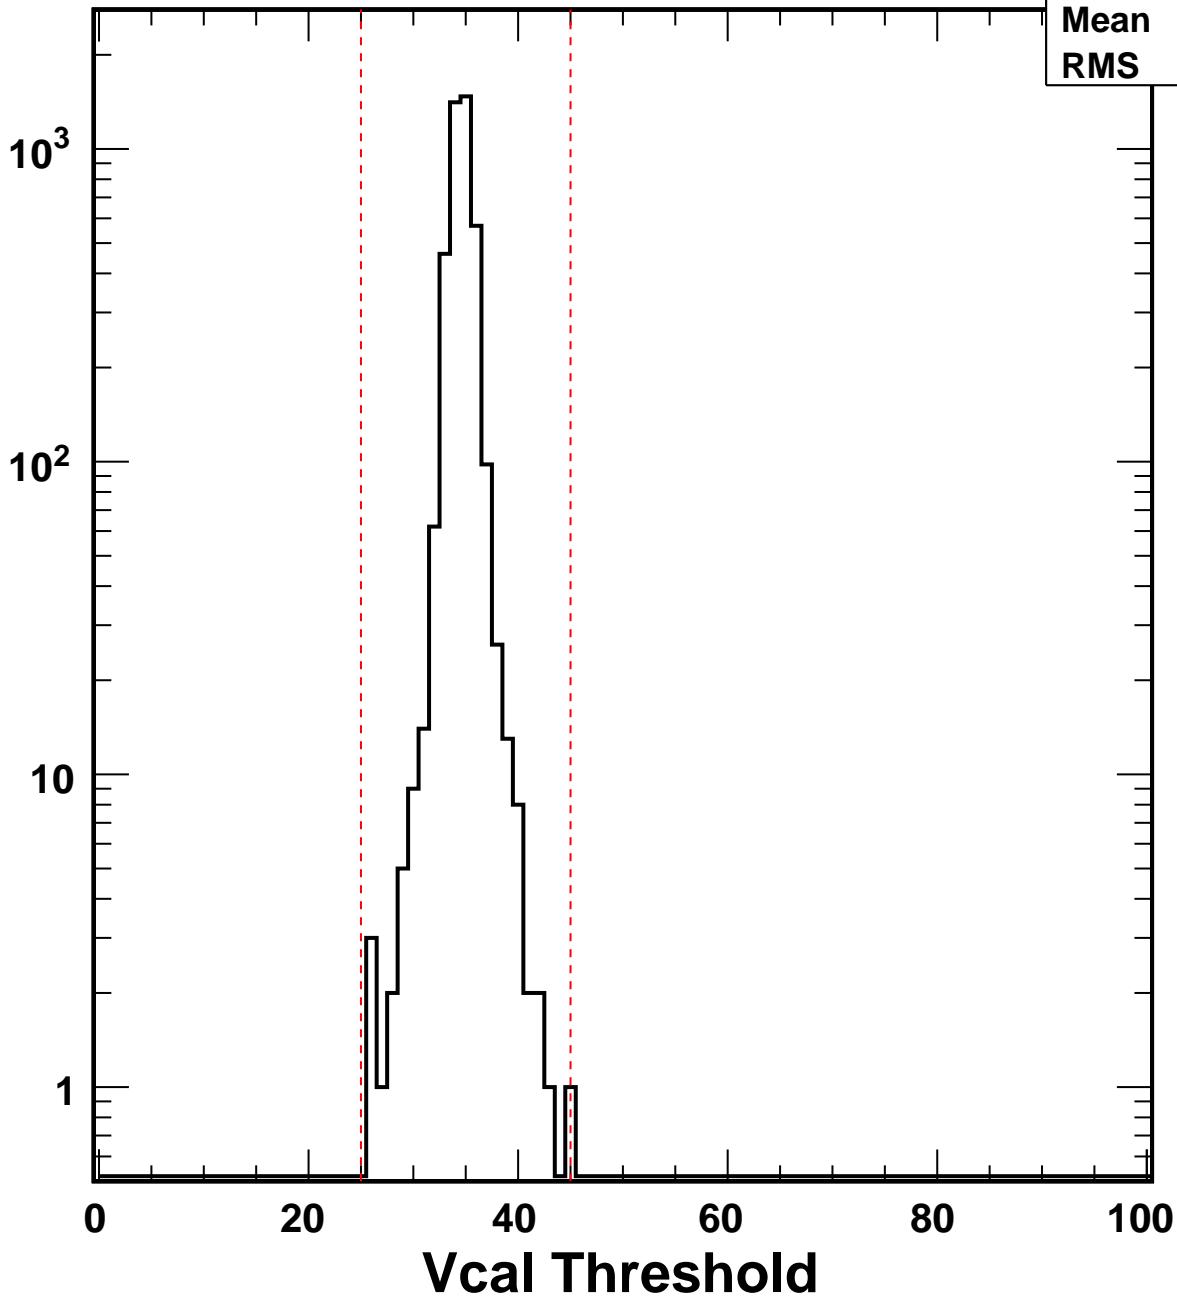

No. of Entries

VcalThresholdTrimmed_906

Entries 4160

Mean 34.59

RMS 1.208