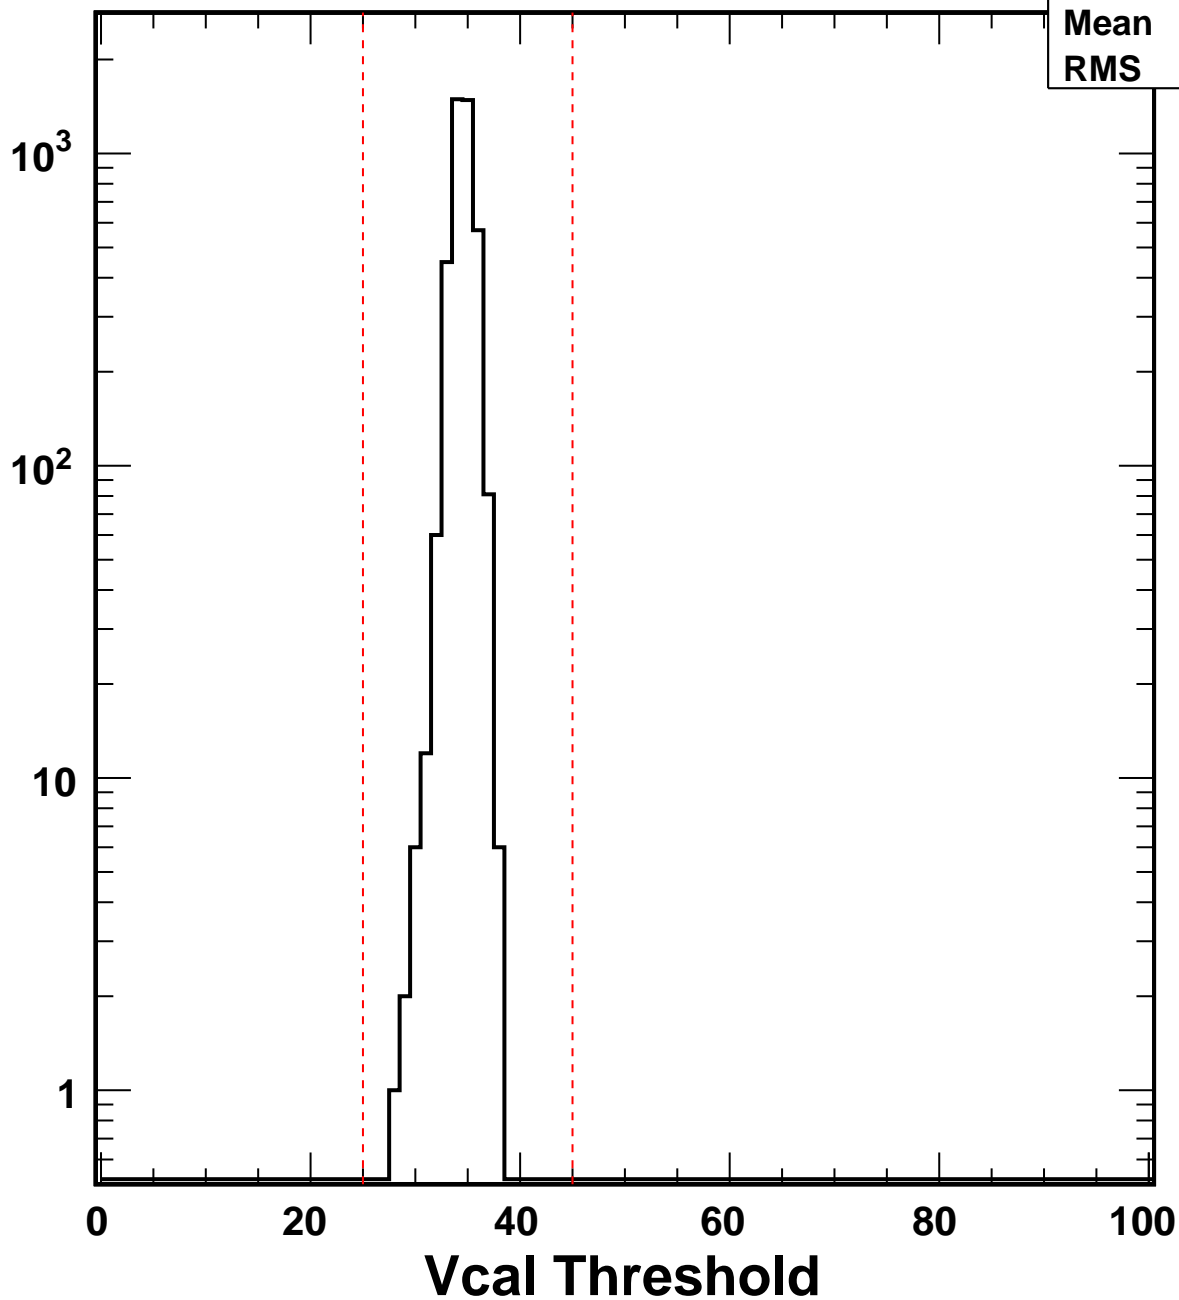

No. of Entries

VcalThresholdTrimmed_276

Entries 4160

Mean 34.54

RMS 1.023