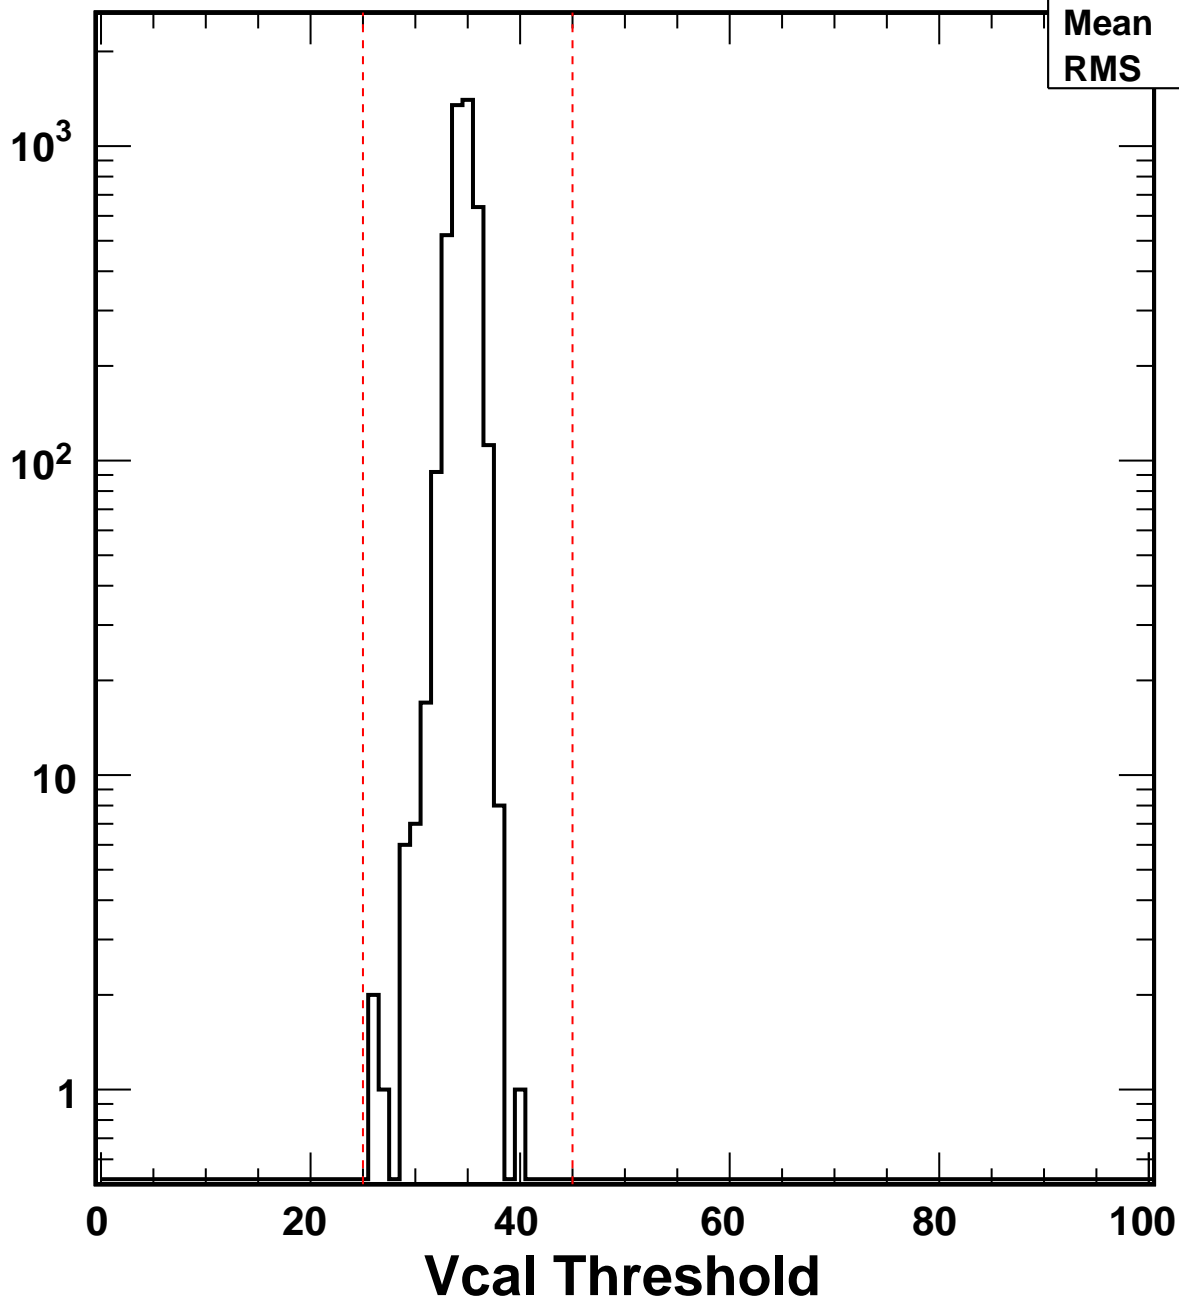

No. of Entries

VcalThresholdTrimmed_188

Entries 4160

Mean 34.53

RMS 1.143