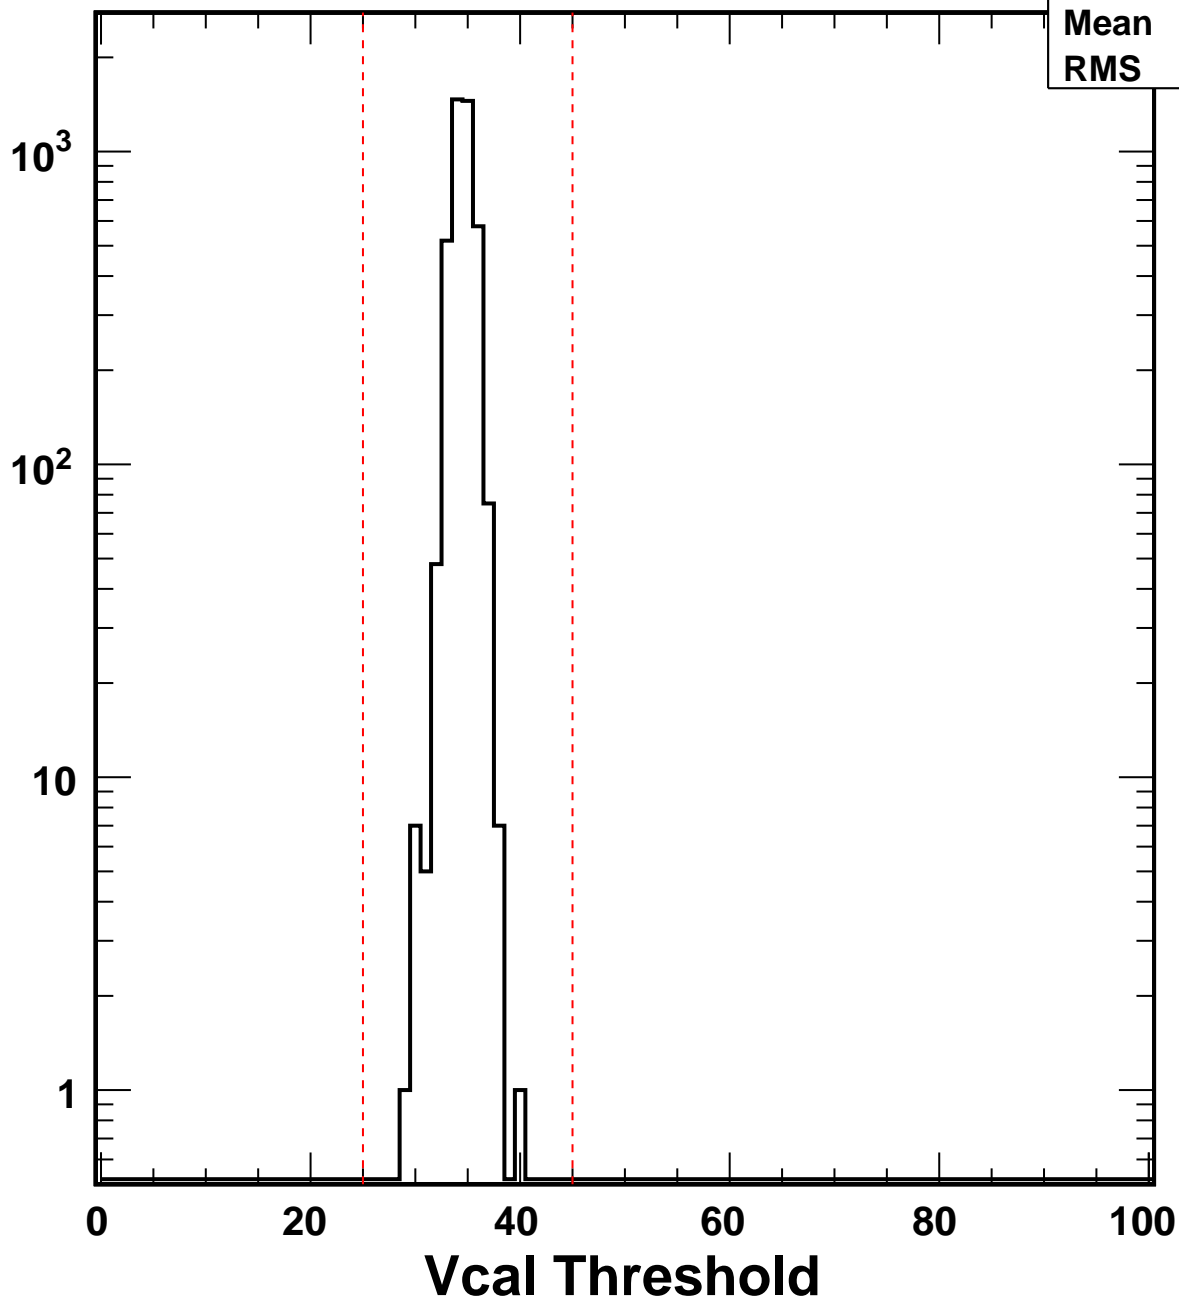

No. of Entries

| VcalThresholdTrimmed_144 | |
|--------------------------|-------|
| Entries | 4160 |
| Mean | 34.53 |
| RMS | 1.018 |