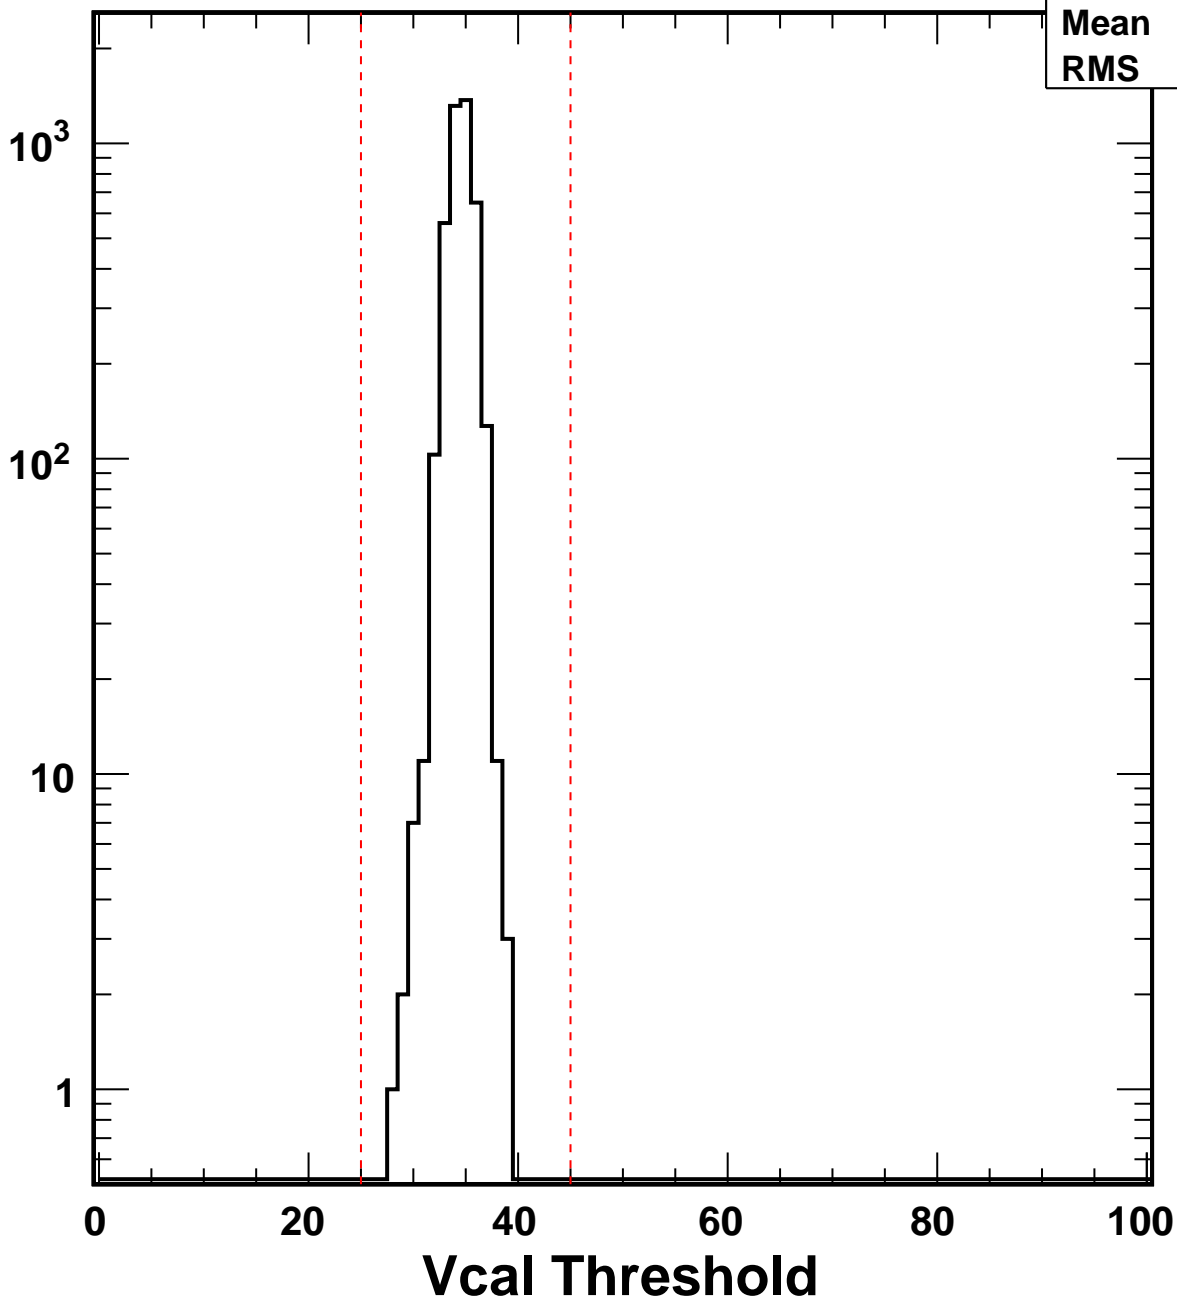

No. of Entries

VcalThresholdTrimmed_100	
Entries	4160
Mean	34.55
RMS	1.139