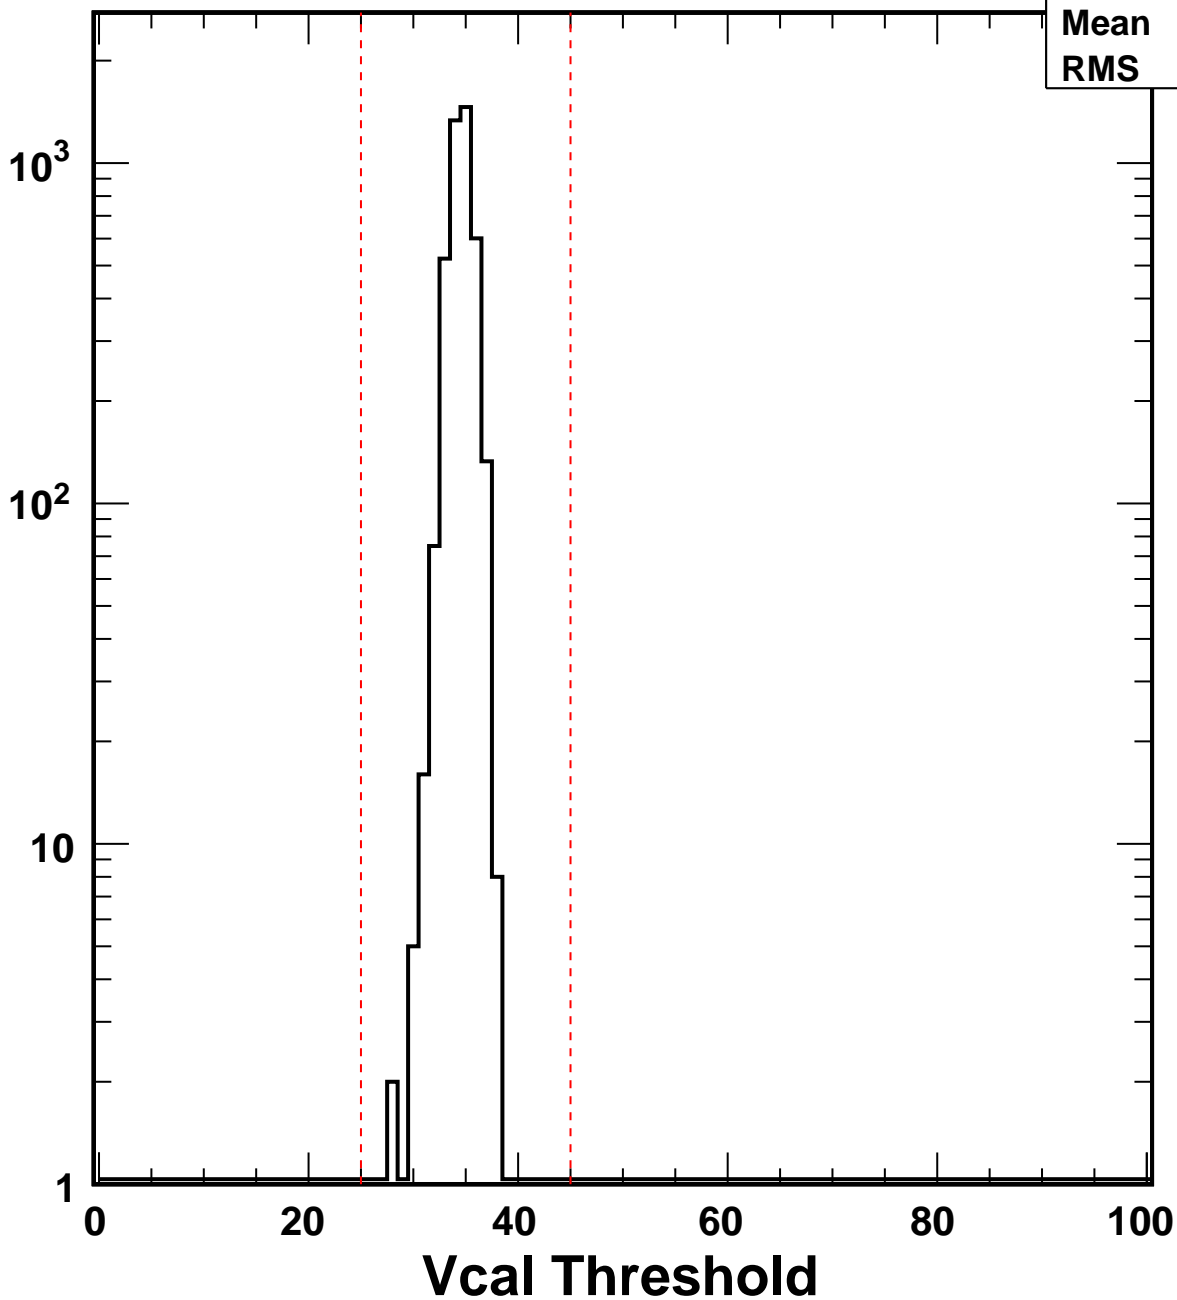

No. of Entries

VcalThresholdTrimmed_672

Entries **4160**

Mean **34.56**

RMS **1.096**