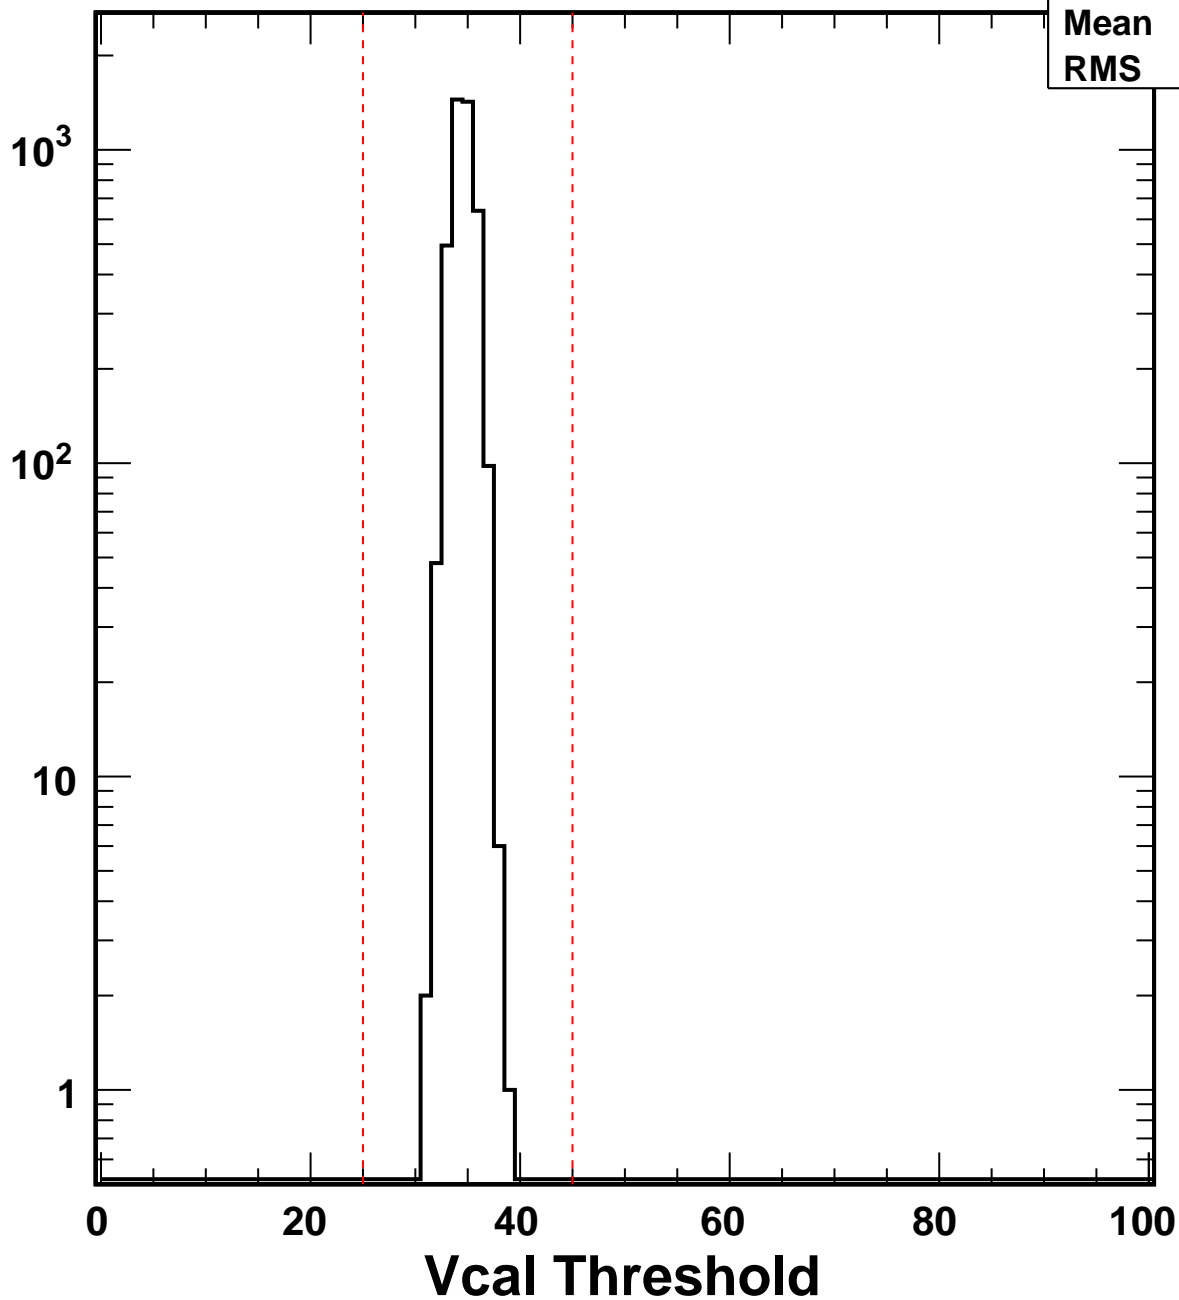

No. of Entries

VcalThresholdTrimmed_584

Entries 4160

Mean 34.58

RMS 1.013