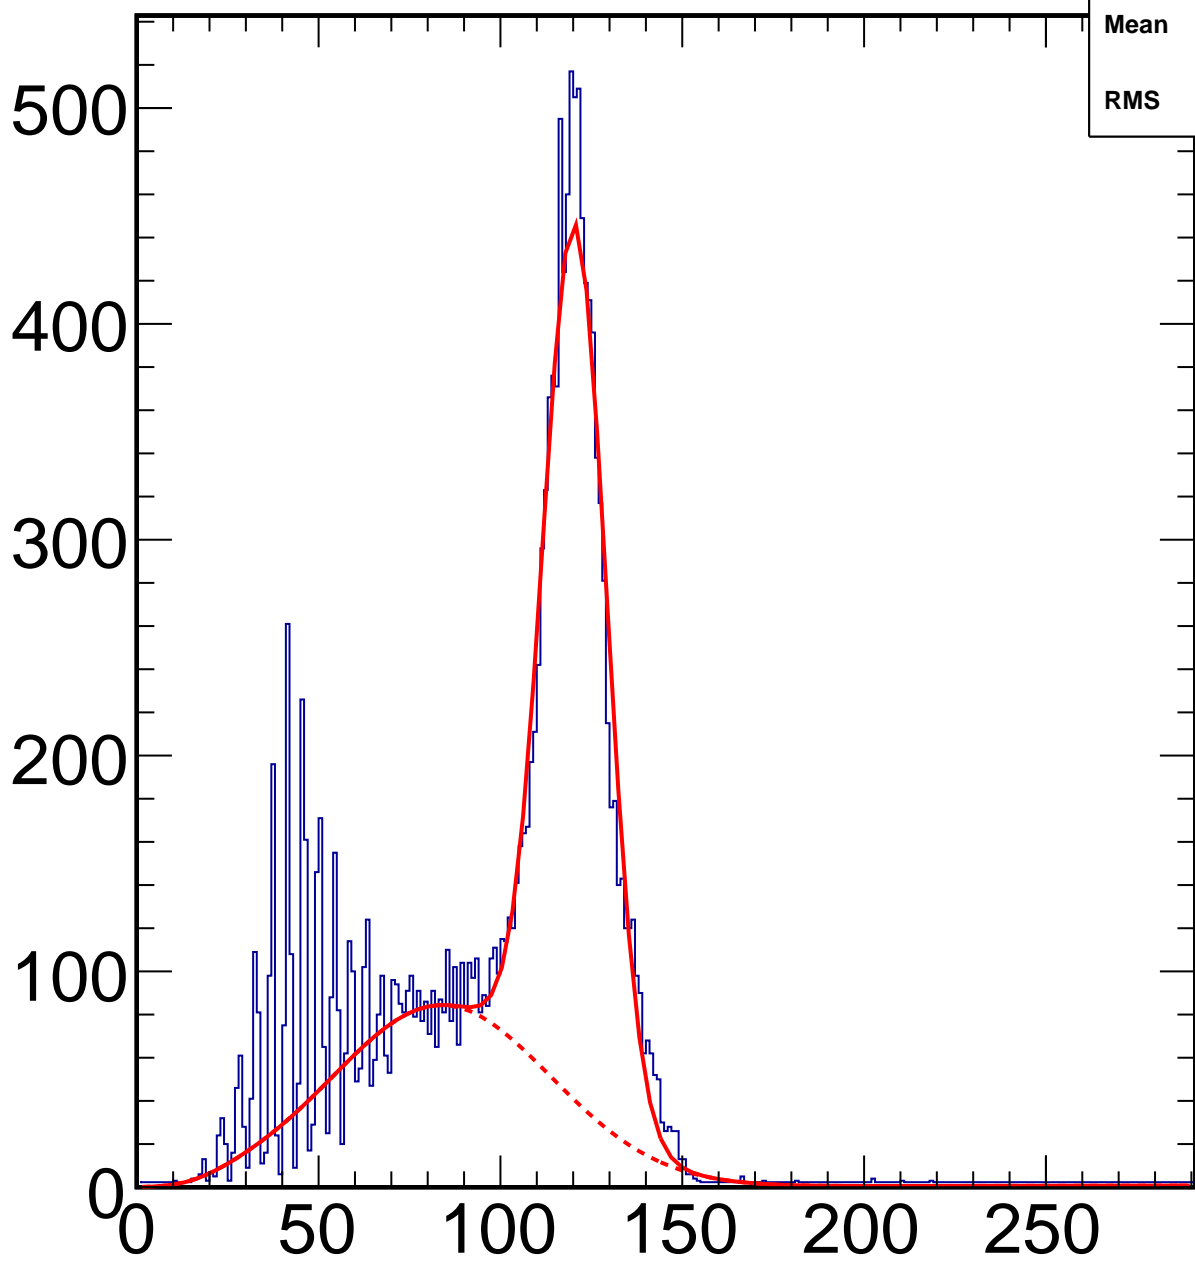

number of entries

Entries	17197
Mean	100.2 ± 0.2396
RMS	31.43 ± 0.1695

Pulseheight / Vcal